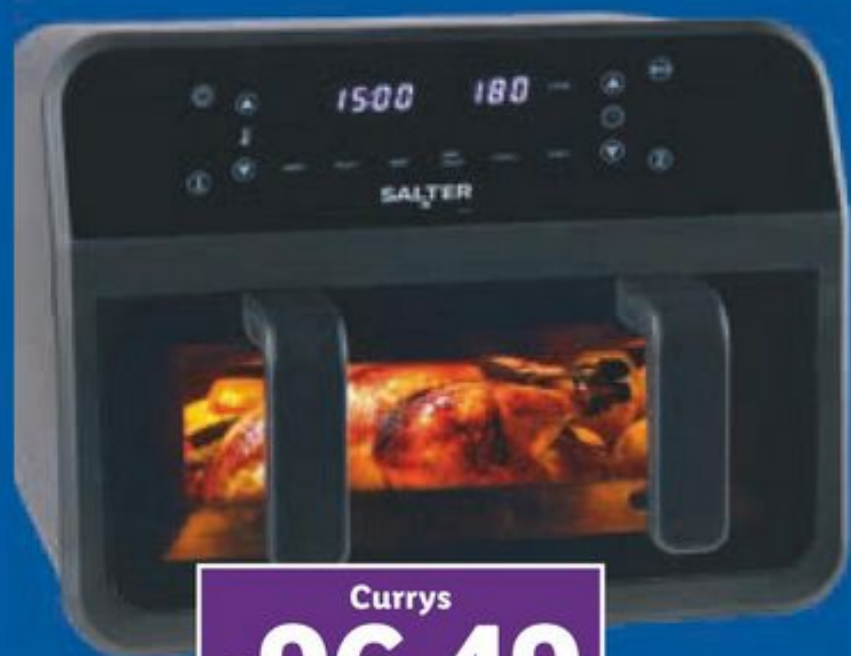

Currys

£96.49