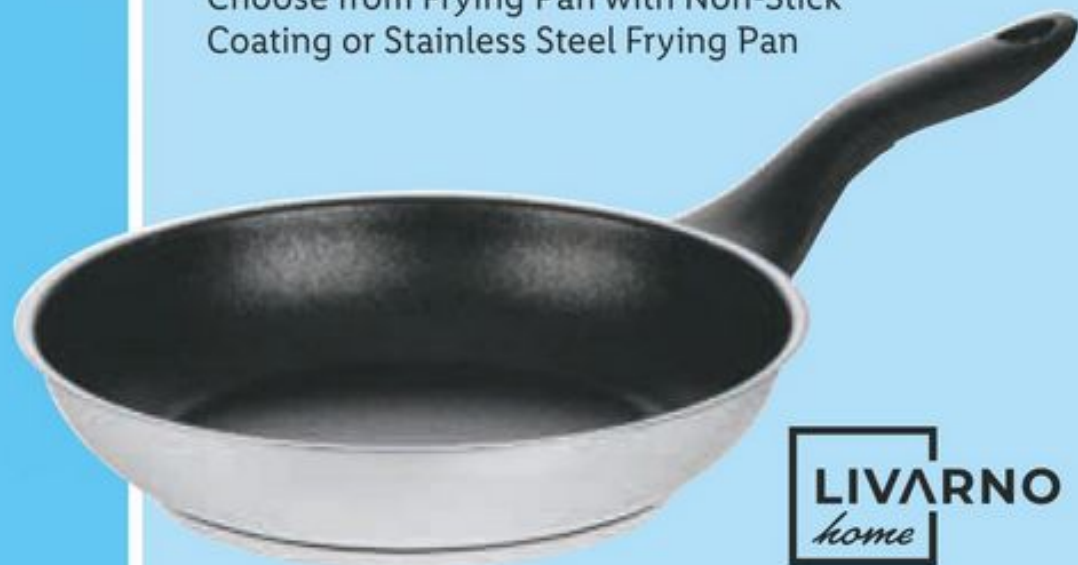

24cm Frying Pan

Suitable for all hob types including induction

Dishwasher safe

Choose from Frying Pan with Non-Stick Coating or Stainless Steel Frying Pan