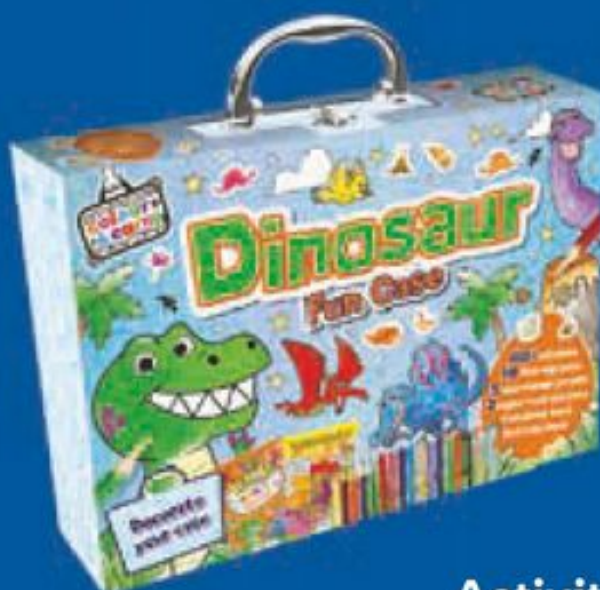

£7.99

CRIVIT
Folding Football Goal
Includes 4 pegs for securing to the ground and a carry bag
Size (set up): L89 x W55 x H55cm

£4.99

Activity Set
Choose from:
Bracelets with Charms
Diamond Painting Magnets

3+
years

£3.99

SQUISHMALLOW
Disney Squishmallow
Choose a capsule and discover who your mystery Squishmallow is

Multibuy

2 for £5
or £2.99 each

Character Bag Clip
Cute plush bag clips featuring favourite characters
Height: 10cm

£4.99

Activity Case
Choose from Vehicles, Unicorn, Dinosaur, Squishmallows or My Magical World

£8.99

Garden Game Assortment
Choose from:
Foam Axe Throwing Set
Jumbo Foam Baseball Bat & Ball Set
Rounders Set
Cricket Bat & Ball