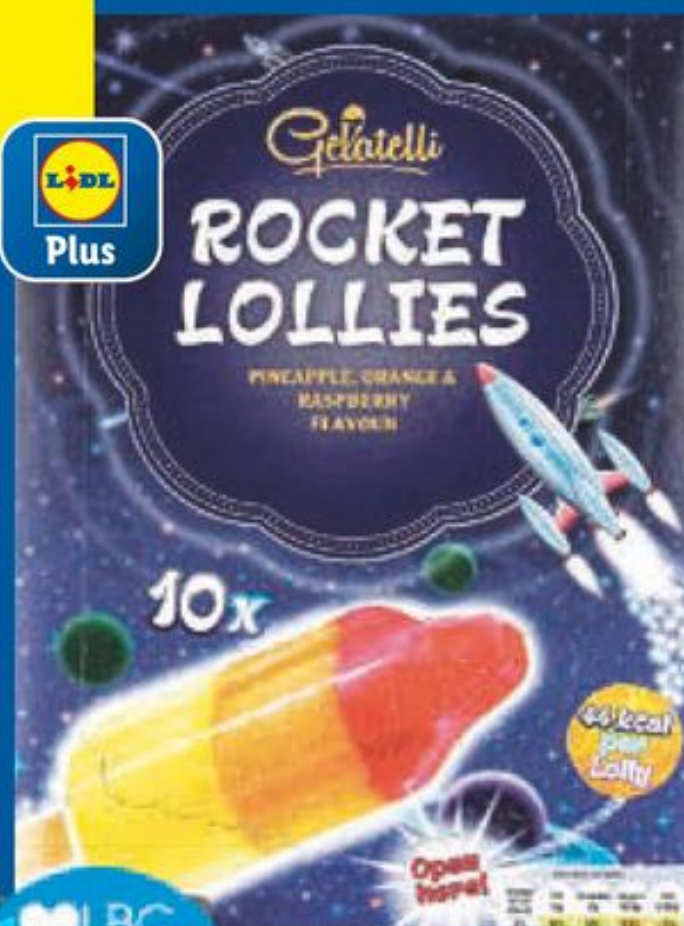

You no longer need to activate your offers.

25% off

CIEN
Sun Care Range
Various

£1.69

99p

GELATELLI
Rocket Lollies

10 x 60ml,
Regular price 28.2p/100ml
Lidl Plus price 16.5p/100ml

69p