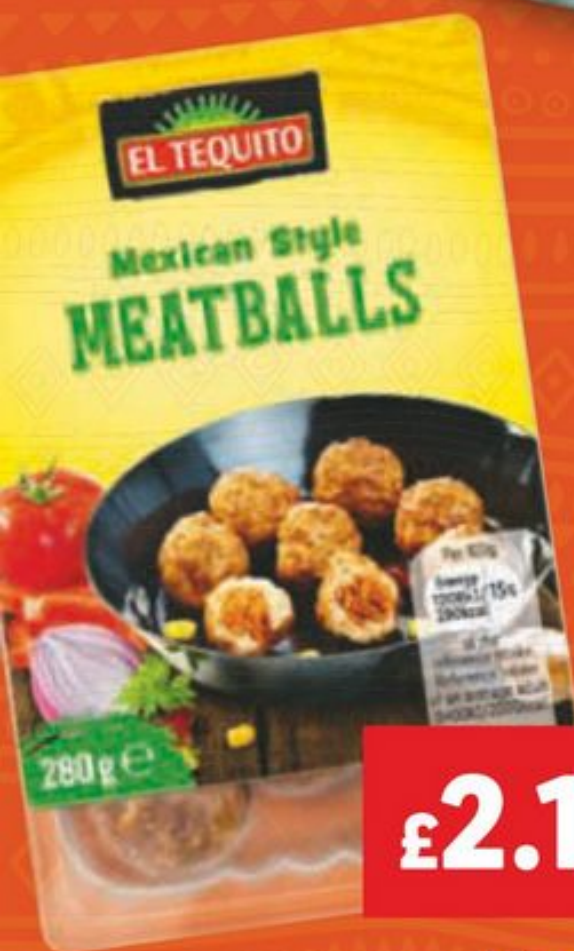

Tortilla Rolls

125g
95.2p/100g
Choose from Crispy
Cheese or Sweet Tomato

£1.19

OLD EL PASO
Tortilla Chips

300g, 66.3p/100g
Choose from Fajita
or Original Nachips

£1.99

£2.19

Meatballs