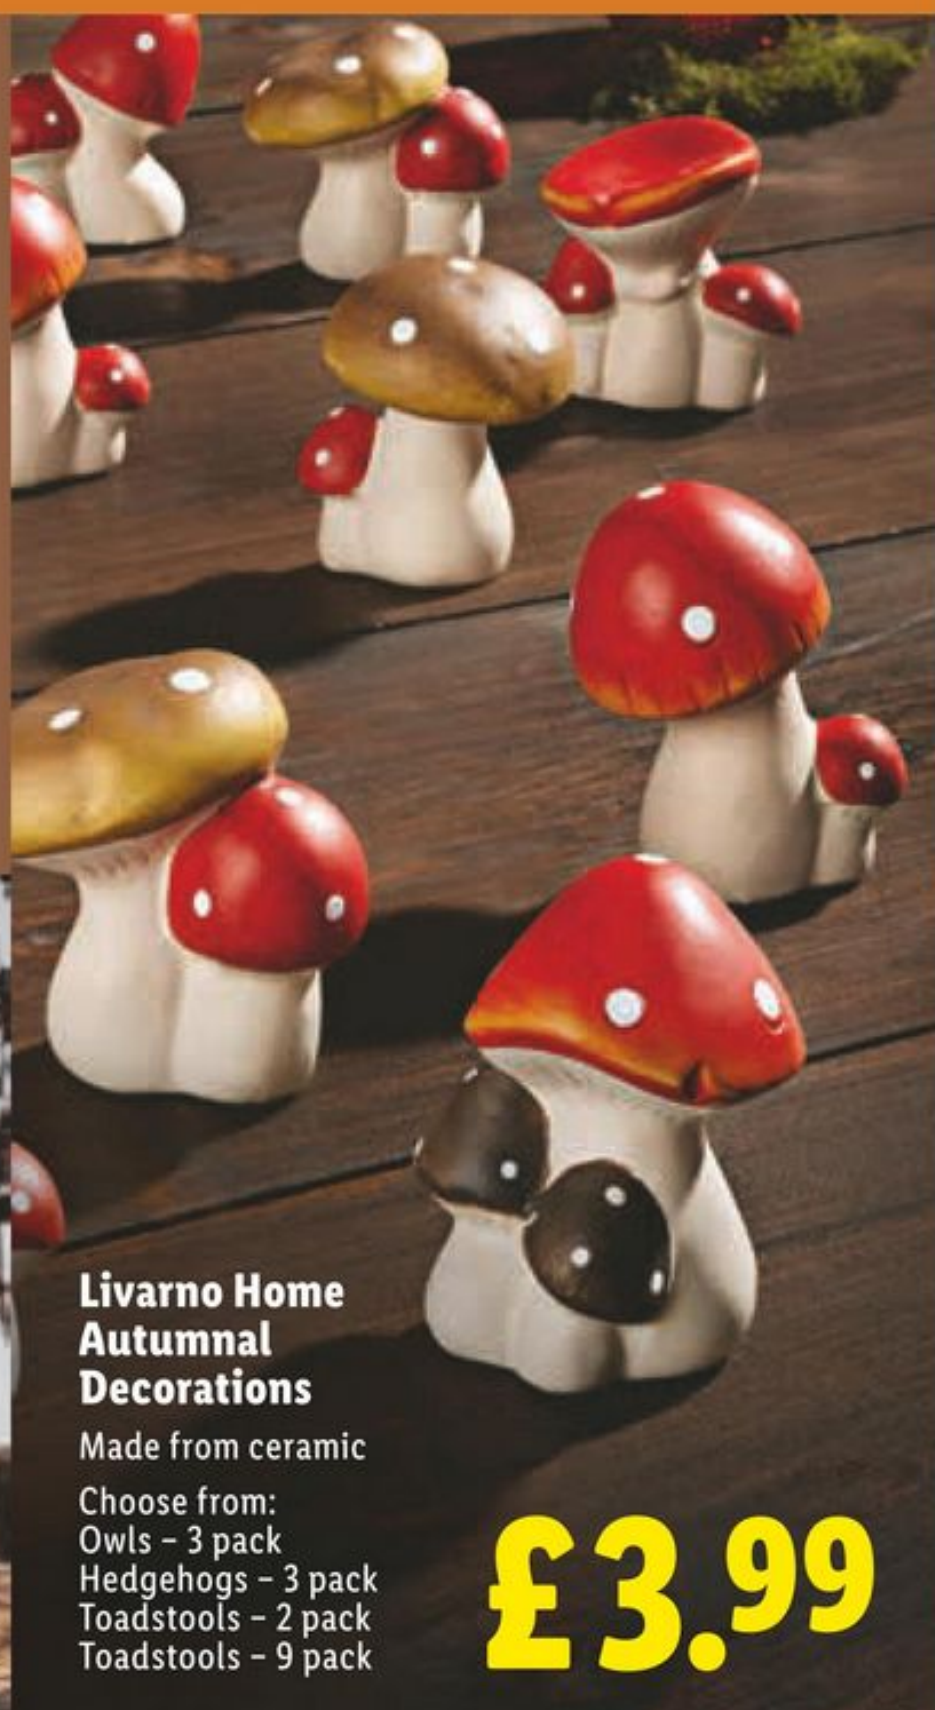

Prices to fall for

Over **50** products in store

Livarno Home Autumnal Decorative Gonk

Choose from:
With extendable legs
Size: L20 x W11 x H50-70cm
With a base plate and filled with sand for stability
Size: L23 x W16 x H65cm

TOP PICK

£5.99

Livarno Home Light-Up Decorative Pumpkin

Made from high-quality glass with warm white light

Batteries included
Choose from several different styles

£5.99

Livarno Home Autumn Decoration

Choose from:
Decorative Wreath
Decorative Floral Arrangement
Tealight Holder
Decorative Garland

£6.99

Livarno Home Light-Up Decorative Toadstool

Made from high-quality glass with warm, white light

Batteries included
Choose from various colours

£5.99

Livarno Home Autumnal Decorations

Made from ceramic
Choose from:
Owls - 3 pack
Hedgehogs - 3 pack
Toadstools - 2 pack
Toadstools - 9 pack

£3.99

Livarno Home LED String Lights

10 energy-efficient LEDs in an autumnal design

Choose from a variety of autumnal designs

2 FOR £5

£2.99