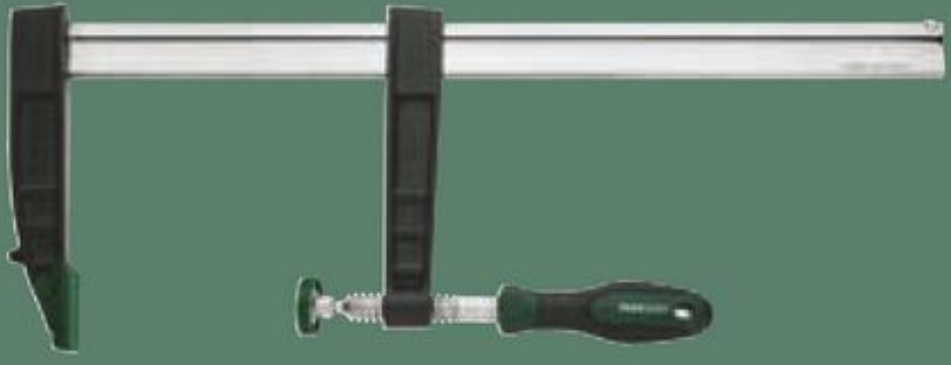

Versatile set with a wide range of accessories

**£6.99**

**Parkside®  
Angled Drill  
Attachment or  
9-Piece HSS Twist  
Drill Bit Set**

**£9.99**

From Sun 07/09

**F Clamp Assortment**

Choose from:  
F Clamp Set – Set of 3  
Max. clamping force: 1700N  
F Clamp Set – Set of 2  
Max. clamping force:  
2700N  
F Clamp  
Max. clamping force:  
4500N