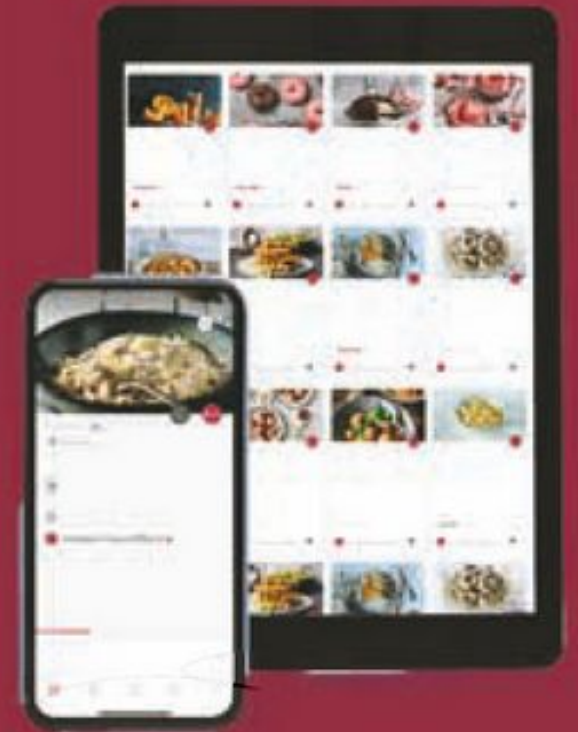

# Sizzle, steam, chop, whisk, knead...

Mix

Steam

Chop

Whisk

Sear

Weigh

Stir & Knead

Smart Cook

Purée

Sous Vide

## Smart technology. Oui, chef!

With over 600 preloaded recipes, voice control via Google Assistant\*, and easy step-by-step instructions, you'll whisk, whip, and wow your way to precisely cooked, perfectly timed, and totally delicious meals.