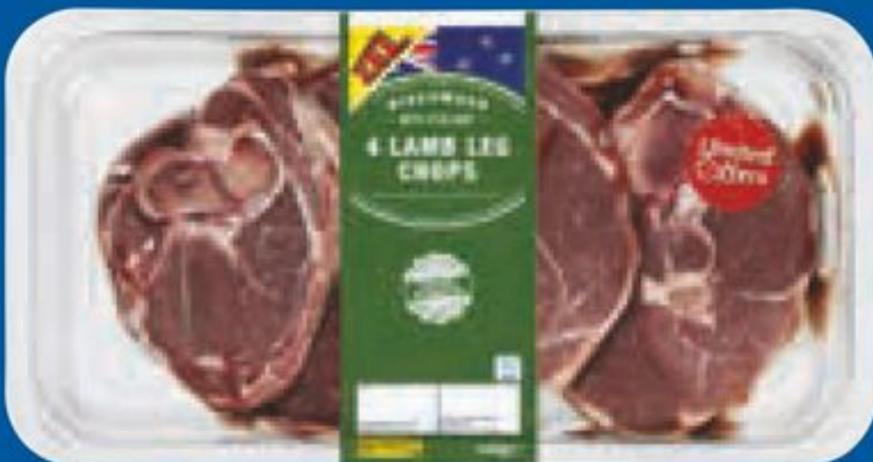

**Highland Game**  
12 Venison Chipolata Sausages  
270g, £10.19/kg

**£2.75**

**350g**

**Deluxe**  
British Memphis BBQ Style Pork Belly Bites  
350g, £14.26/kg

**£4.99**

**4 pack**

**FROM MON 08/12**

**Birchwood XXL**  
4 Lamb Leg Chops  
640g, £13.27/kg