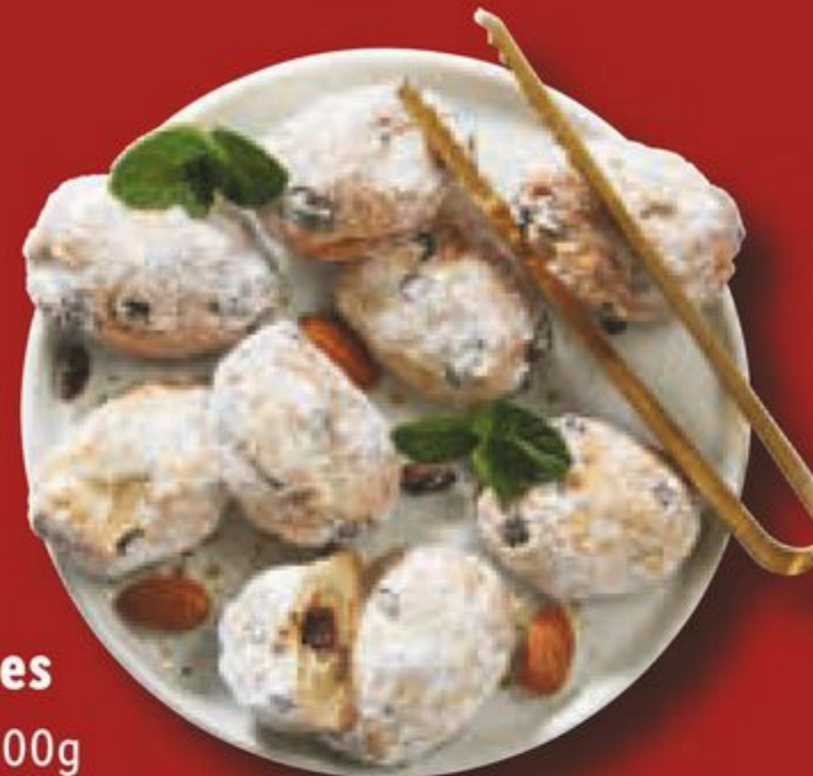

Favorina Marzipan Stollen Bites

350g, 85.4p/100g

£2.99

£2.69

Favorina
Top Iced
Christmas Bar
400g, 67.3p/100g