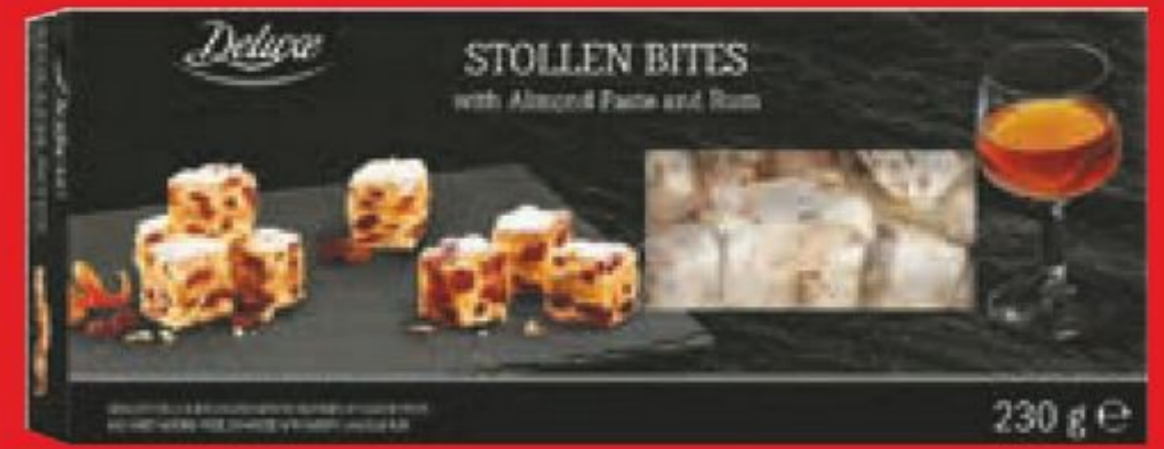

Deluxe  
Mince Tarts

Choose from Amaretto  
or Speculoos Almond  
290g, £1.03/100g

£2.99

Deluxe  
Luxury All Over Iced  
Christmas Cake  
907g, 99.1p/100g

£8.99

Deluxe  
Stollen Bites  
with Almond  
Paste and Rum  
230g, £1.73/100g

£3.99

Deluxe  
Marzipan  
Stollen  
with Rum  
600g, 99.8p/100g

TOP PICK

£5.99