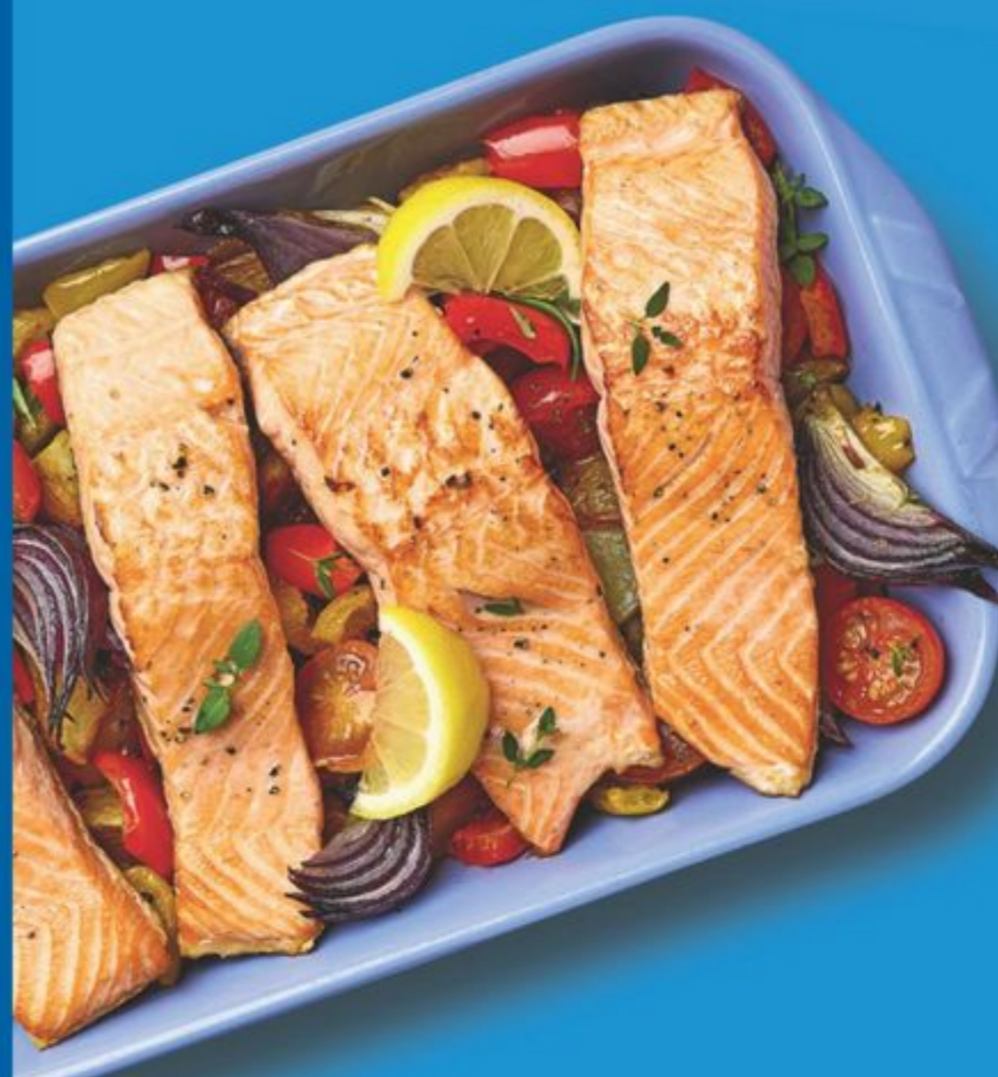

Lighthouse Bay
4 Salmon Fillets
440g, £14.30/kg

£6.29