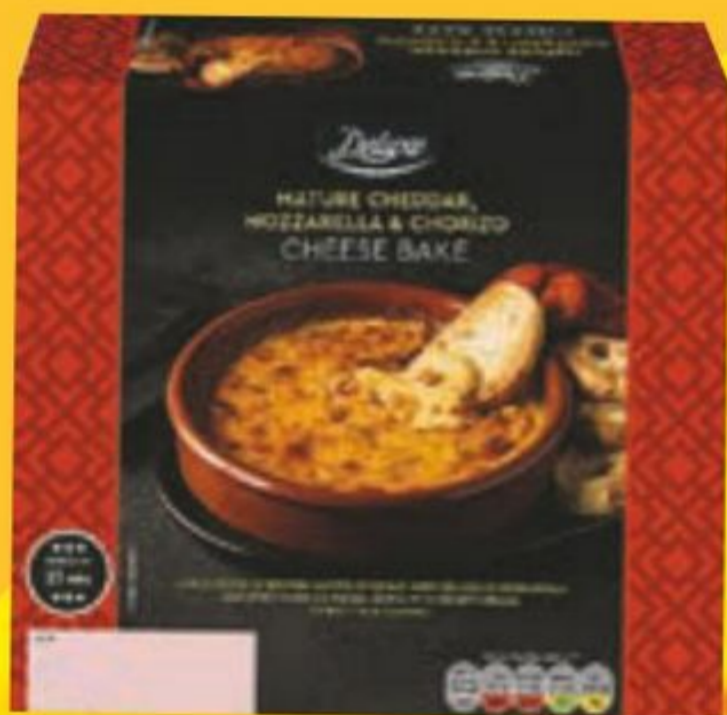

DELUXE Cheese Bake Assorted

300g, £19.97/kg

Choose from Mature Cheddar, Mozzarella & Chorizo or Vintage Cheddar

£5.99