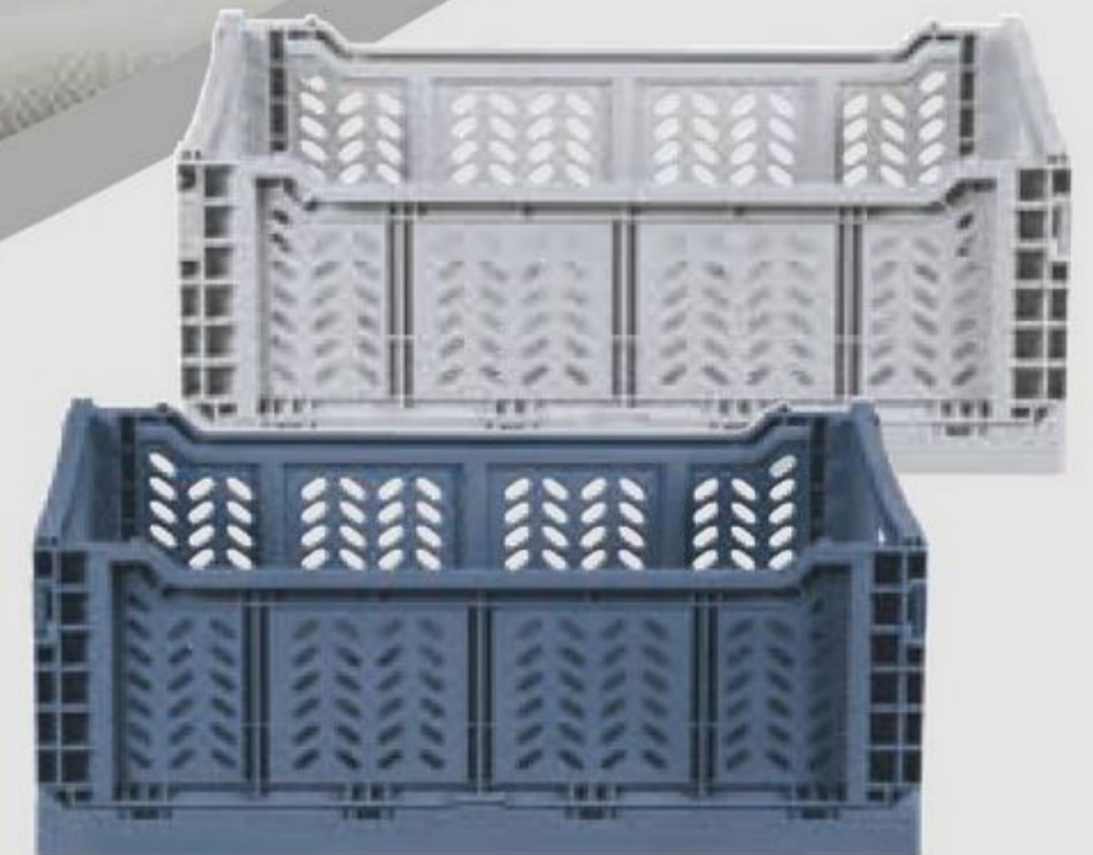

Capacity: 40L

Ergonomic and sturdy

With 3 practical handles

£4.99

W5 Collapsible Crate

Choose from:

14.5L Collapsible Crate

Size: L40 x W30 x H15cm