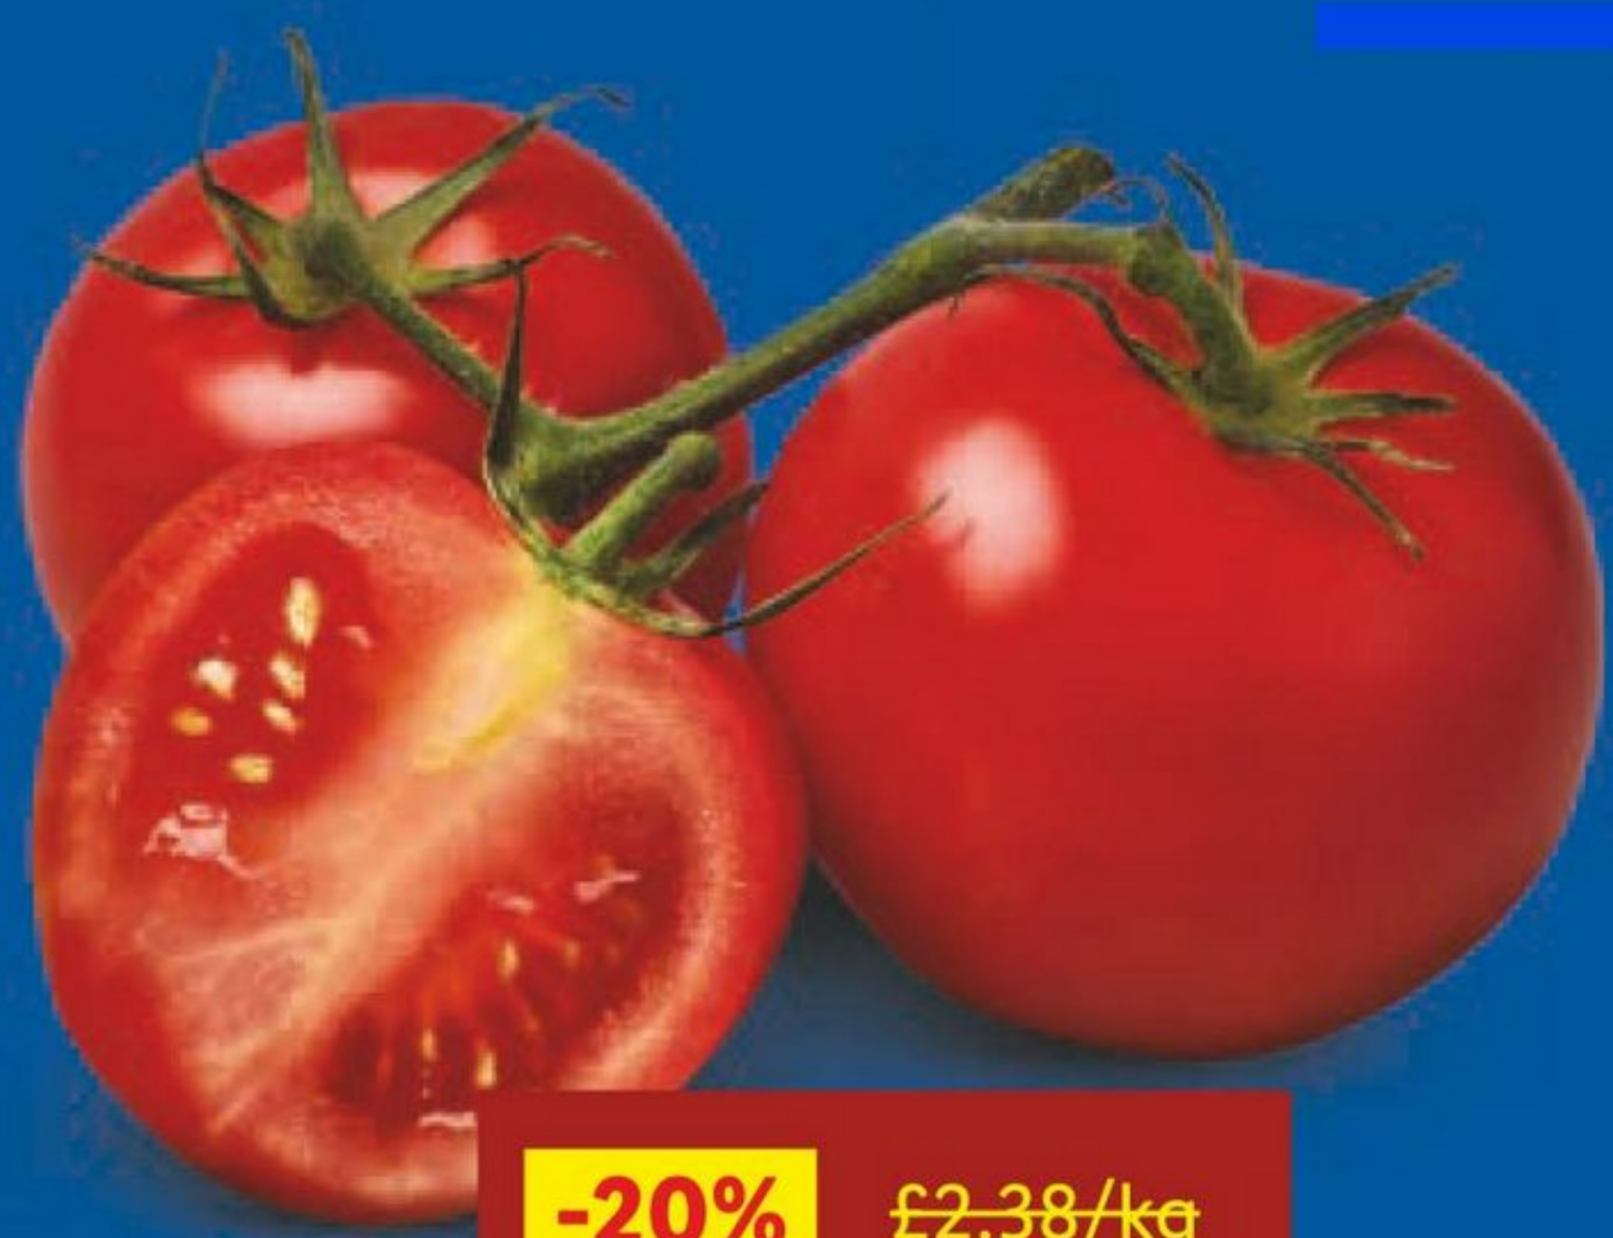

More at lidl.co.uk

10/2026 - REST OF UK

EDITION 10/2026

Save up to **35%**

Pick of the Week

This week's award-winning Fresh Offers

-15% £1.89

£1.59