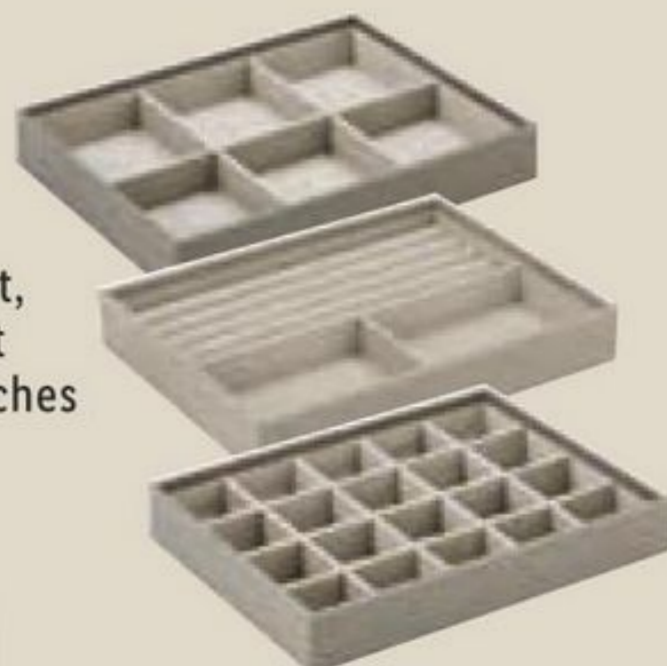

£24.99

With Lidl Plus SAVE £5

£19.99

08/03/26 - 14/03/26†

CIEN BEAUTY Stackable Jewellery Tray

Covered with elegant, soft velvet to protect jewellery from scratches and damage

£2.99

MULTIBUY

4 for £10

CIEN BEAUTY Hot Air Styler

Suitable for straight and curly hair of all lengths

2 heat settings and 1 speed setting plus cool shot function for long-lasting, gentle styling

Includes: 2x curling attachments (right, left), 1x half-round brush, 1x round brush, 1x hairdryer attachment and 1x storage bag