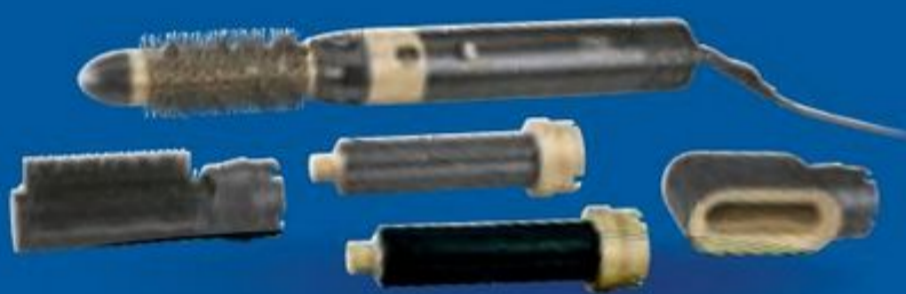

£29.99

With Lidl Plus
SAVE £5

£24.99