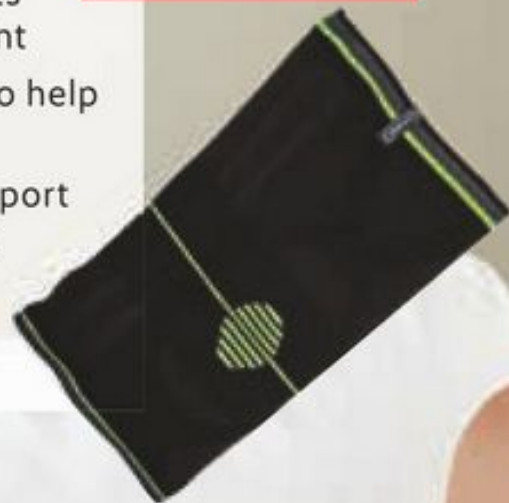

Double Size: 137 x 190cm

King Size: 153 x 203cm

Top Pick

£14.99

MEDISANA
Infrared Thermometer

- Precise measurement of body temperature in seconds
- Automatic switch between ear and forehead measurement via magnetic sensor cover
- Three modes: adult, child and object
- Visual and acoustic fever alarm with colour change: green – normal temperature, red – raised temperature
- Acoustic signal at the beginning and end of temperature reading
- Automatic switch-off after 10 seconds
- Conversion from °C to °F
- Includes storage bag

SENSIPLAST
Knee Brace Genu Active

- Stabilising brace supports and relieves the knee joint
- Uses mild compression to help reduce swelling
- Comfortable circular support pad for superior support of the kneecap
- Sizes: S-XL

£5.99

SENSIPLAST
Wrist Brace Manu Active

- Stabilising brace supports and relieves the wrist joint
- Uses mild compression to help reduce swelling
- Built-in pads for a superior fit
- With stabilising rod
- Elasticated wrist strap
- Choose from:
 - Right wrist**
Sizes: S-XXL
 - Left wrist**
Sizes: S-XXL