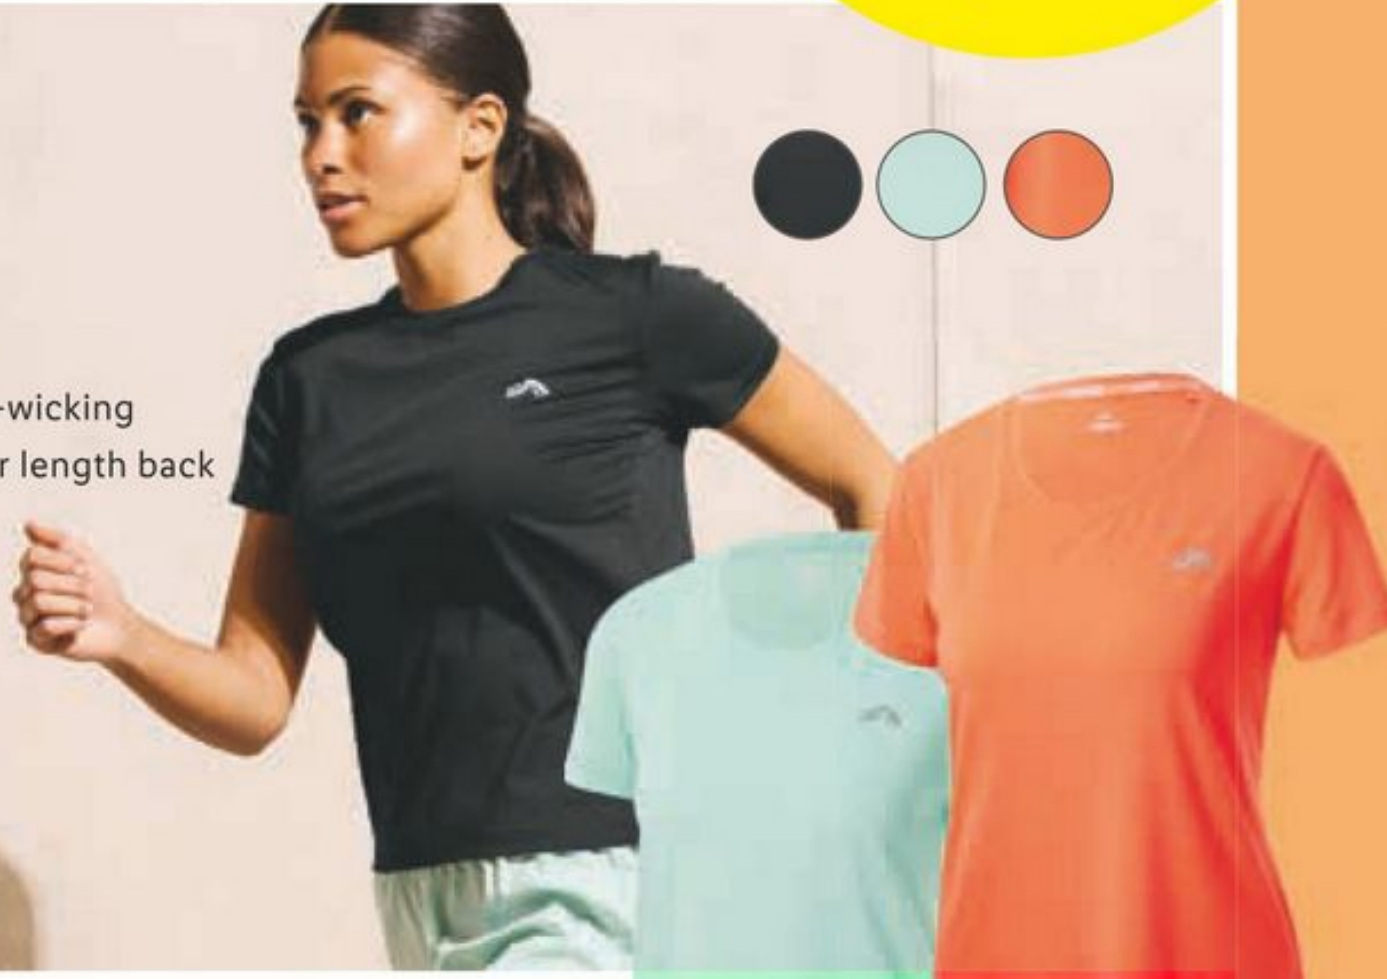

Sign up for the latest at lidl.co.uk/newsletter

Limited Offers

From Sunday
8 September

£3.99

CRIVIT
Ladies' Sports Top

Quick-drying and moisture-wicking
With round neck and longer length back
With reflective decorative elements
With LYCRA® fibre for a superior fit and shape retention
Sizes: S-L

Join the
Conversation

We're here to
Help

lidl.co.uk/care
0203 966 5566+

*Rate varies depending on your
landline/mobile service provider.

£5.99

CRIVIT
Ladies' Cropped Sports Leggings

Quick-drying and moisture-wicking
High waisted
With mobile phone pocket on the leg
Elasticated drawstring waist for adjusting the fit
With reflective decorative elements
With LYCRA® fibre for a superior fit and shape retention
Sizes: S-L