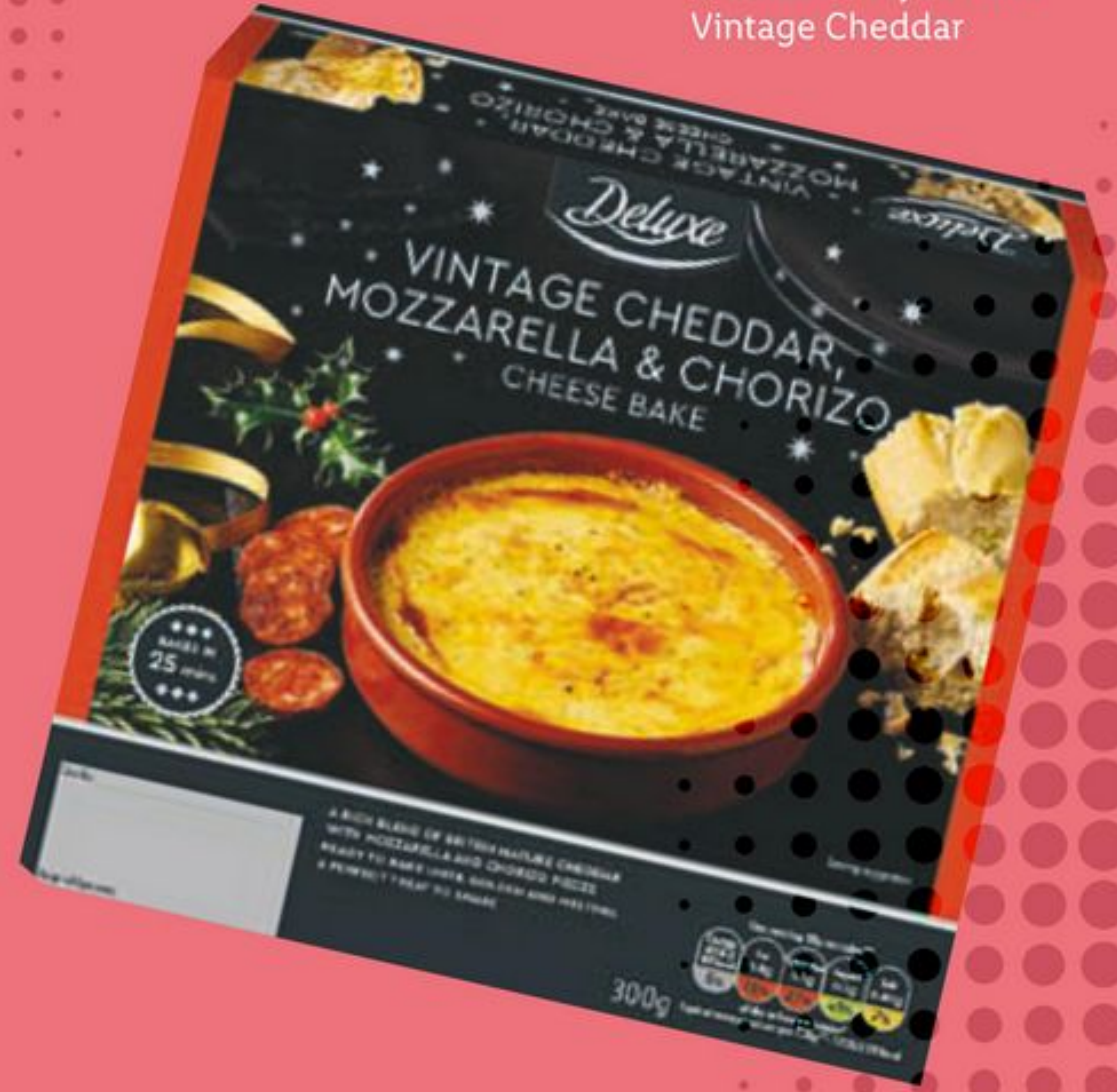

In store from Tuesday 11 Feb

Be a Valentine's hero

£1.99

FOR YOU
Pasta Hearts
with Tomato
& Beetroot
500g, £3.98/kg

£5.99

DELUXE
Cheese Bakes
300g, £19.97/kg, chilled
Choose from Vintage
Cheddar, Mozzarella &
Chorizo or Wyke Farm
Vintage Cheddar