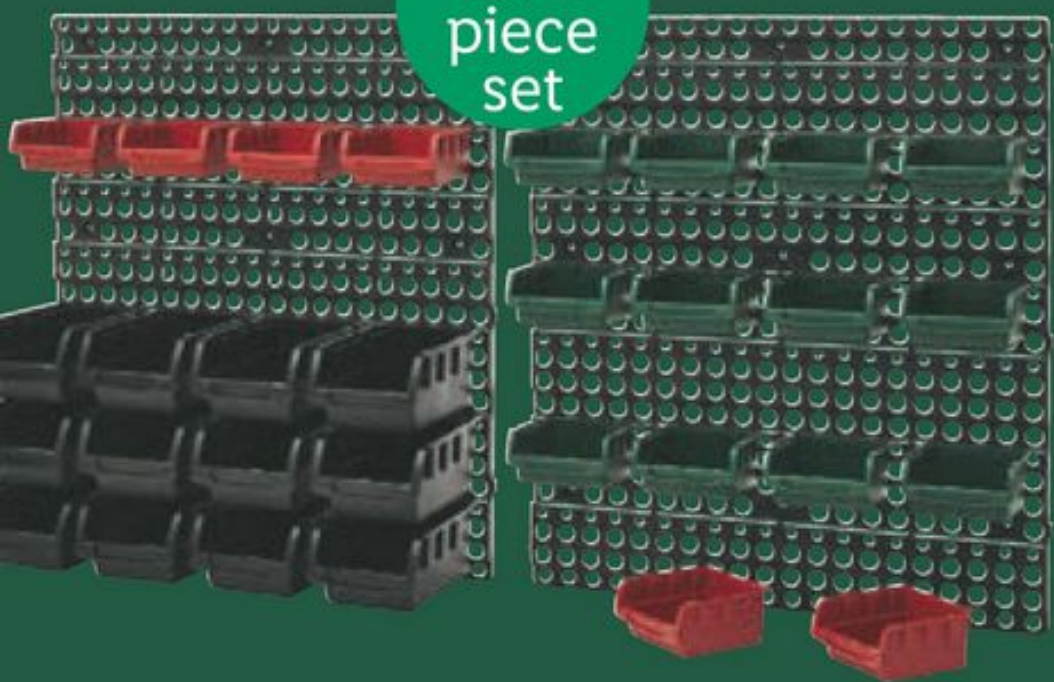

In a practical box with
magnetic closure
Lid detaches to use for
sorting screws and hardware

£6.99

66
piece
set

**Great
Combo**

Mega deal!

Save over

£85

on this **Henry**
HVX200 Xtra Vacuum Cleaner

Limited Offers

From Sunday
9 February

32
piece
set

PARKSIDE
**Wall Organiser &
Storage Set**

2 wall panels with various open-front
storage bins

Open-front storage bins can be
stacked and nested

Max. load per bin: 0.3kg

£12.99

PARKSIDE®

**Interlocking
Organiser**

Use boxes individually or interlocked

Organise all your small items

Clips at the side to interlock the boxes

Size: 31.5 x 22.5 x 19.8cm (set of 3)

Max. load: 3x 1kg