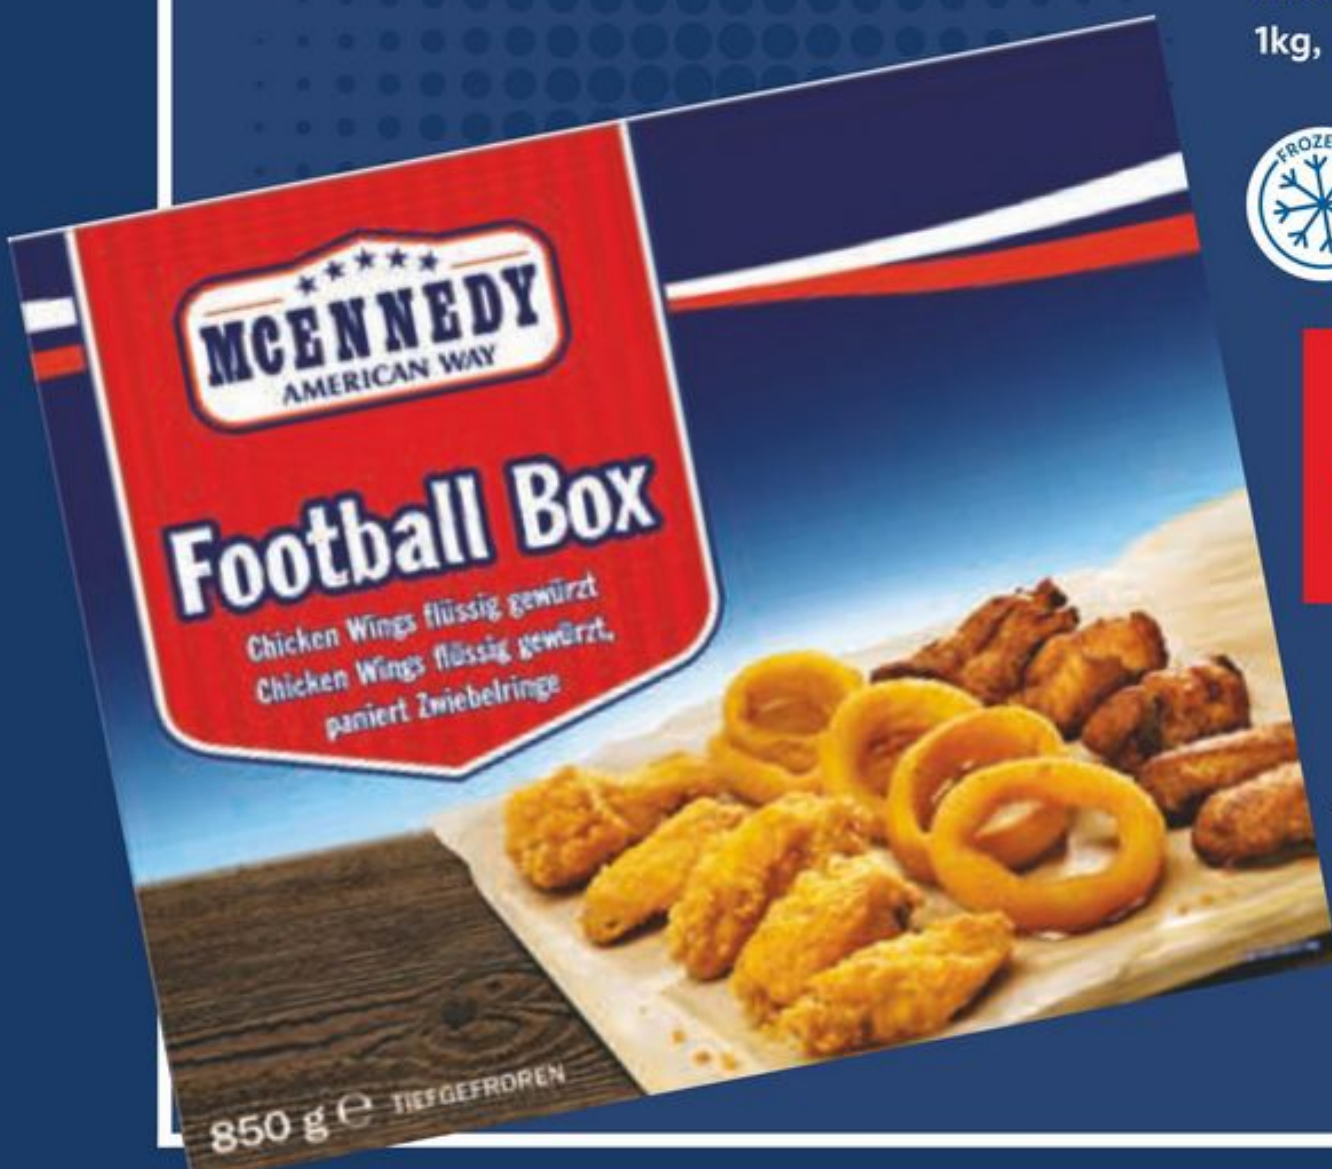

£3.69

Mac & Cheese
1kg, £3.69/kg, chilled

Top Pick

£3.99

Football Box
850g, £4.69/kg
Contains Chicken Wings,
Breaded Chicken Wings &
Onion Rings

£1.99

Crispy Crinkle Steakhouse Fries

750g, 26.5p/100g
Choose from Salt &
Pepper or Corn