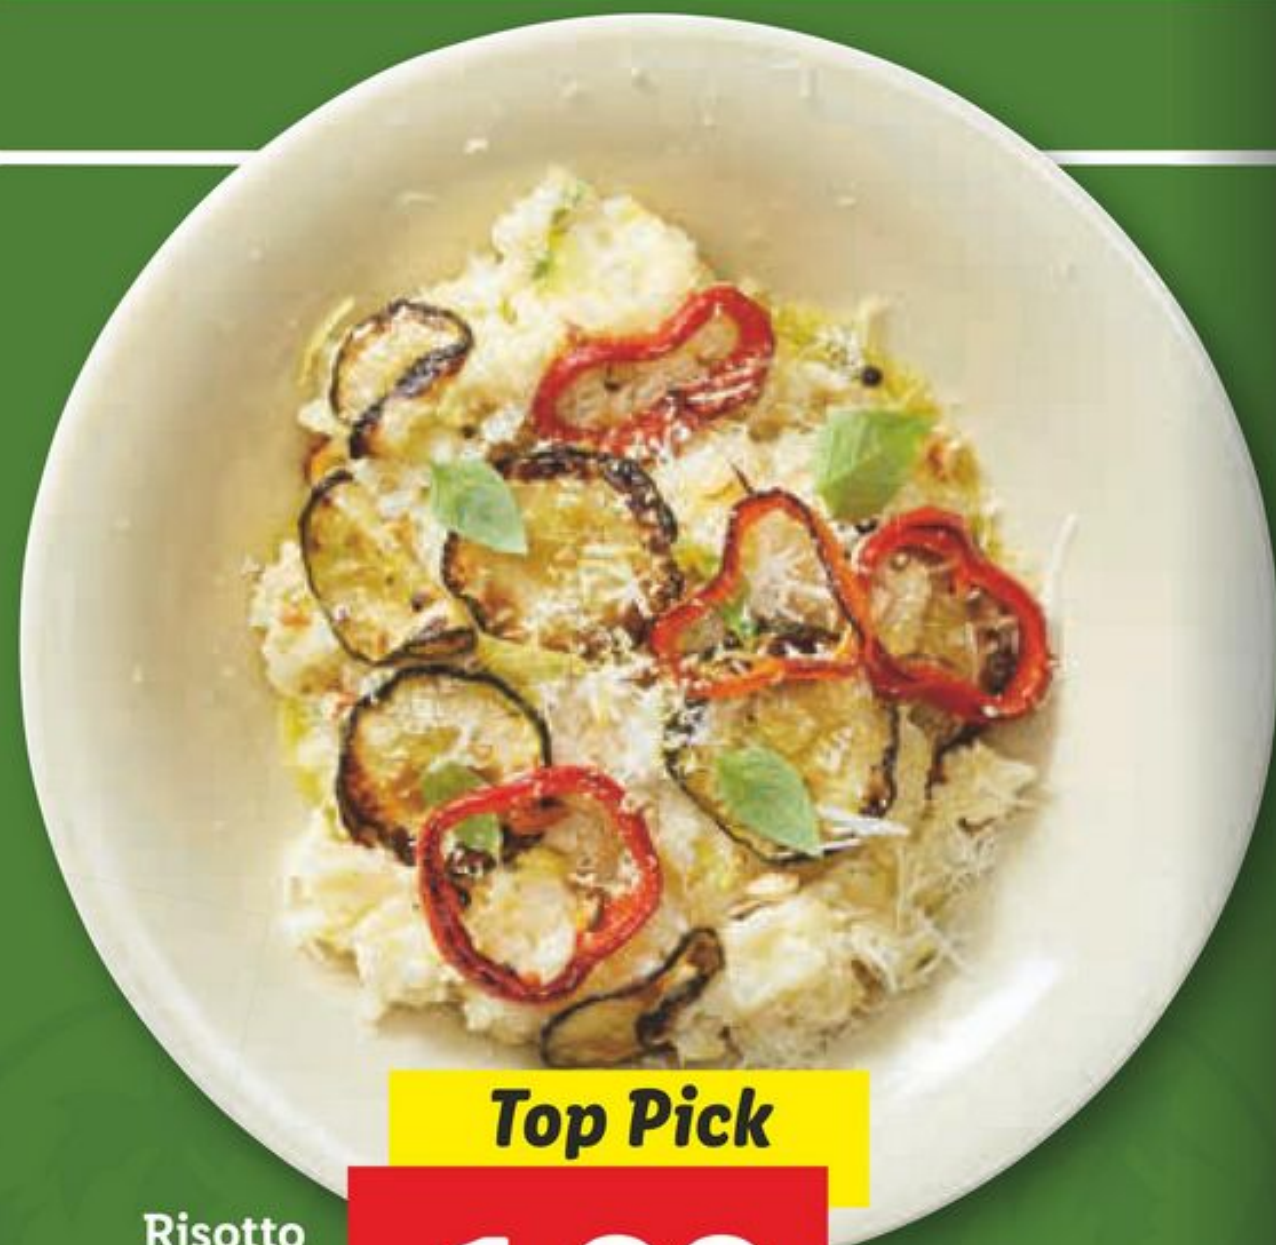

It's our... **super**
Flavour of the Week

Final
week

Italy

with

ITALIAMO

Top Pick

£1.99

Risotto

280g, £7.11/kg
Choose from Vegetable
or Sicilian Style with
Lemon & Almond