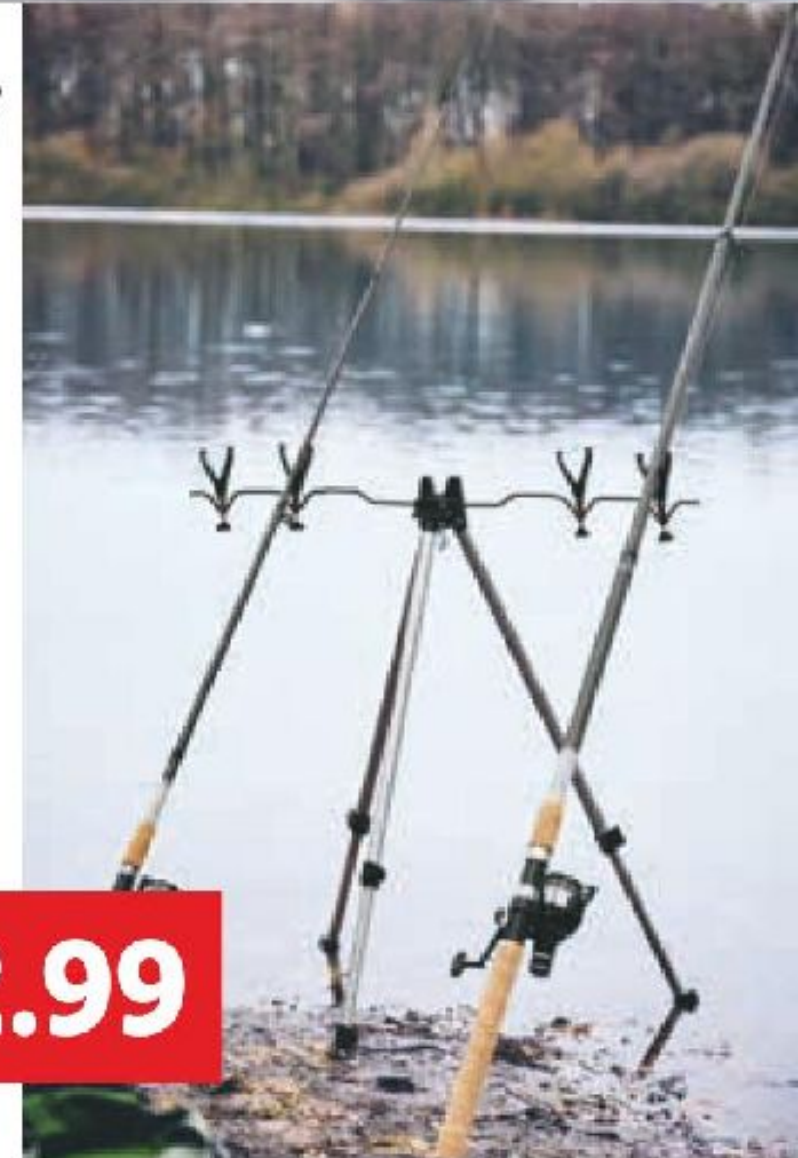

Fishing Net Fish-friendly, rubberised net with 6mm mesh

Extendable 135–185cm
Net head: 50 x 50cm
Net depth: 50cm
Max. load: 3kg

£12.99