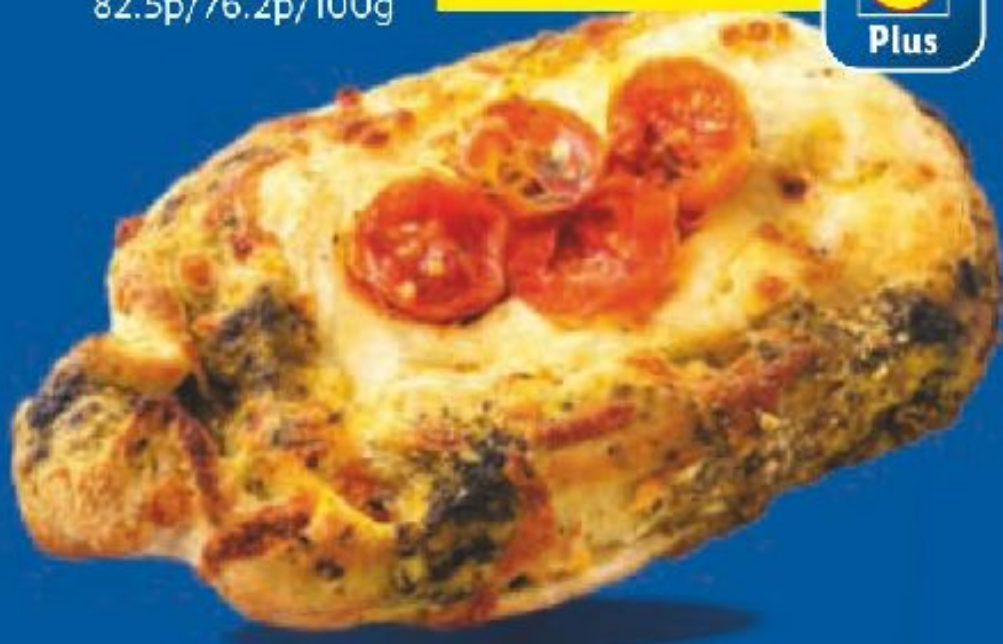

IN-STORE BAKERY
Focaccias
& Pizza Slices

120g/130g, Various
82.5p/76.2p/100g

£1.99

£1.69

HARVEST BASKET
Crinkle Cut Chips

1.5kg

Regular price £1.33/kg
Lidl Plus price £1.13/kg

Simply scan and save.