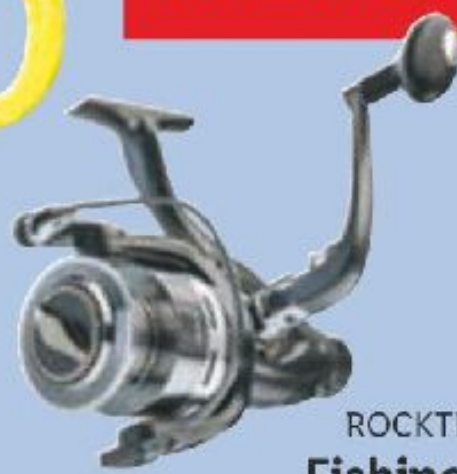

£19.99

£24.99

ROCKTRAIL
Fishing Set

Assembled ready to use – well-balanced extendable HMGF fibreglass (high modulus glass fibre) rod in a practical carry bag
Choose from various sets

ROCKTRAIL
Fishing Line or Glow Stick Set

Choose from various sets

£2.49
per set

£12.99

ROCKTRAIL
Fishing or Spinning Reel

Choose from:

Freespool Fishing Reel 3000-S for bottom fishing – Ratio: 5.2 : 1

Freespool Fishing Reel 5000-S for bottom fishing – Ratio: 5.2 : 1

Spinning Reel 2000 for spin fishing, as well as bottom and float fishing – Ratio: 5.5 : 1

ROCKTRAIL
Fishing Rod Set

Choose from:
Easy Fly 240 3 piece fibreglass fly rod with cork handle
Carp 360 3 piece fibreglass rod with EVA handle