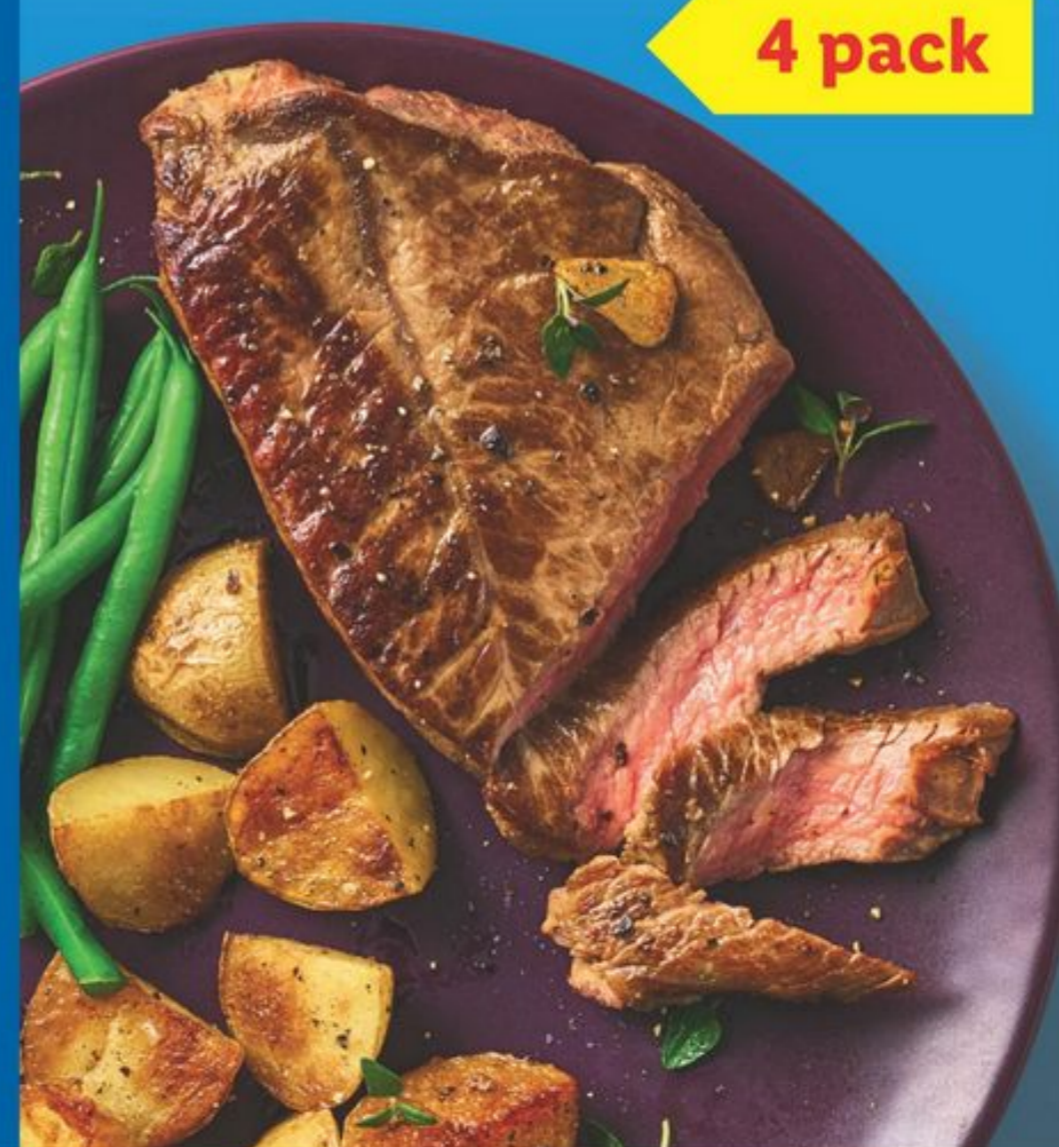

Serves 2

Birchwood
Pulled Chicken with Gochujang Sauce
400g, £9.23/kg

£3.69

360g

Hellbent
XL Boerwors
360g, £9.69/kg

£3.49

4 pack

Birchwood
XXL 4 British Beef Rump Steaks
800g, £17.49/kg