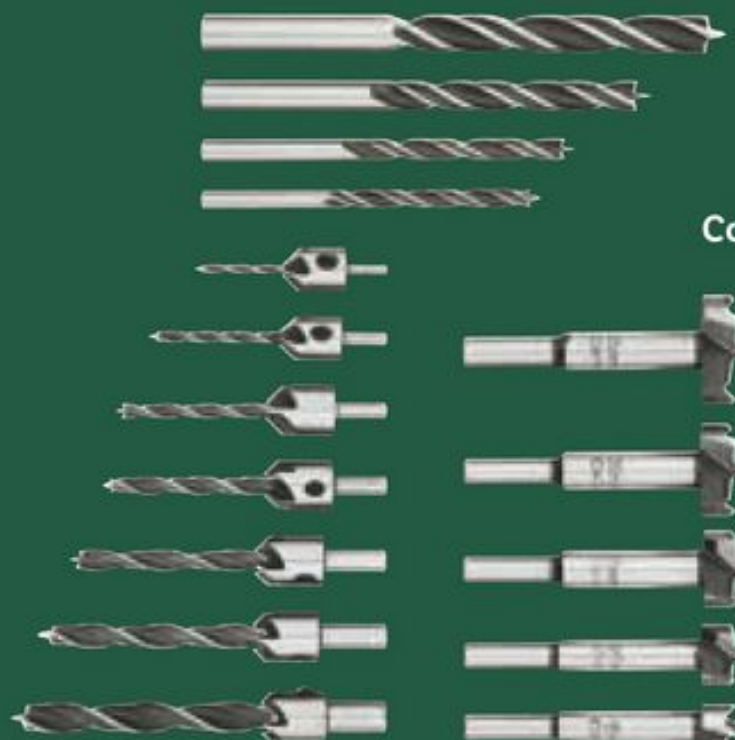

PARKSIDE®
Drill Bit Set

Choose from:
Forstner Drill Bit Set – 5 piece set
Countersink Wood Drill Bit Set – 8 piece set
Wood Drill Bit Set – 4 piece set

£3.99

*Source: Euromonitor International Limited; in terms of retail sales value in 2024, based on custom research conducted in March 2025. DIY defined as a combination of Hand Tools, Power Tools, Hardware, Other Home Improvement, Gardening Equipment, Pots and Planters, Home Paint, Wall Covering and Floor Covering. Europe corresponds to Western Europe and Eastern Europe excluding Russia, Ukraine and Türkiye.