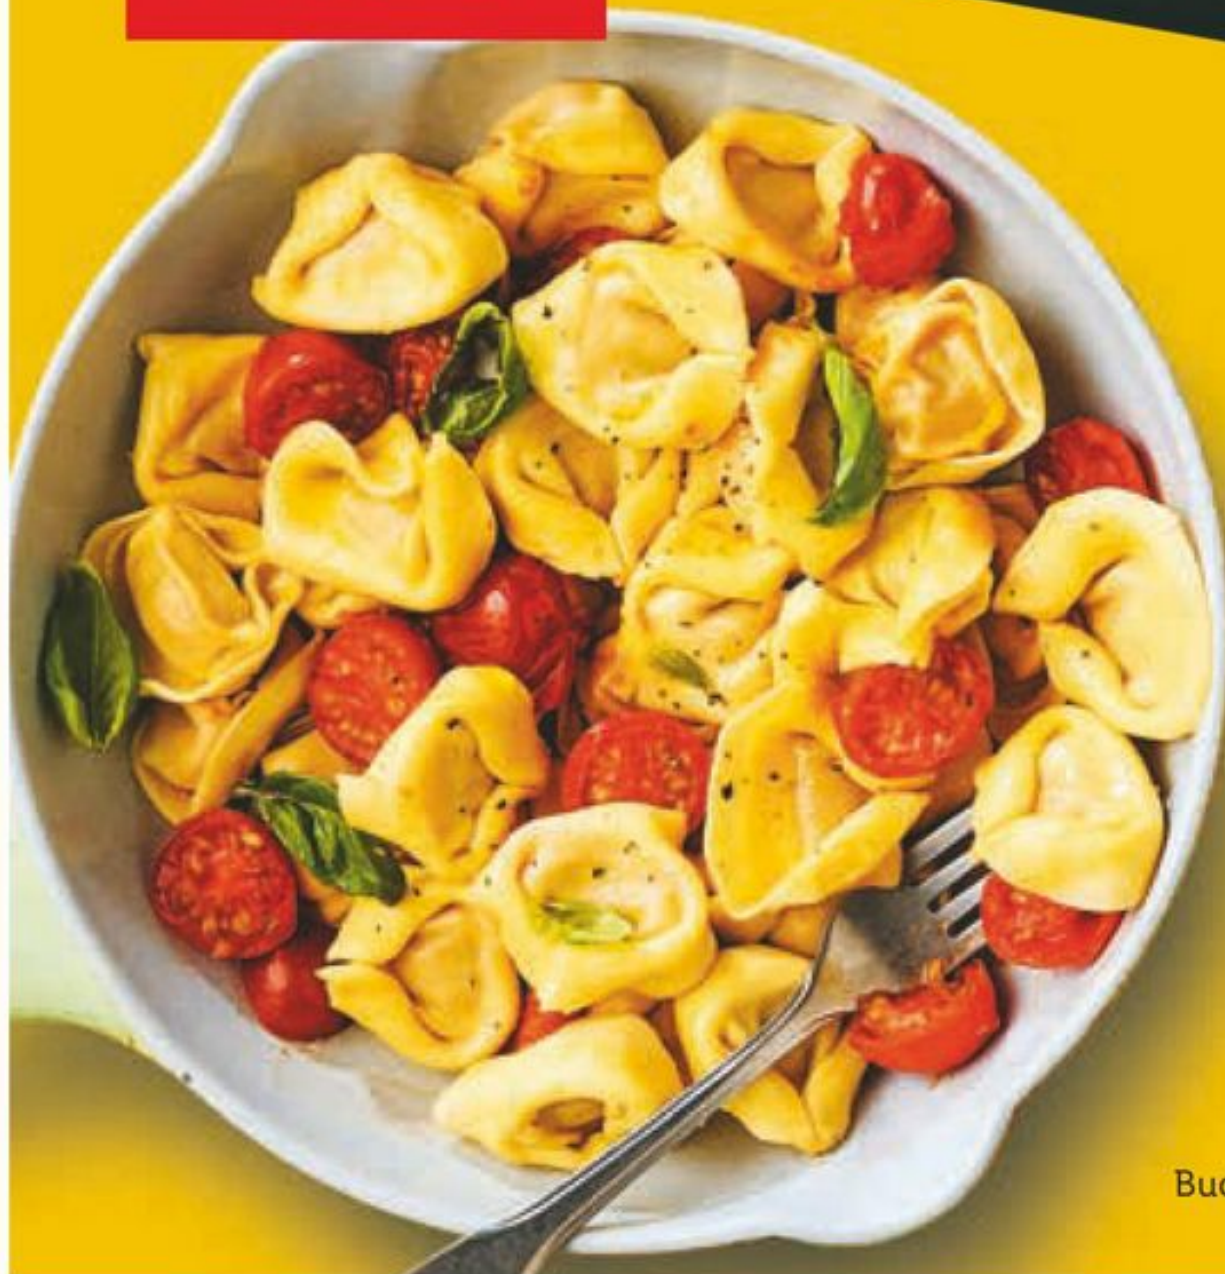

Vegan Gnocchi

400g/600g, £3.73/£2.48/kg, chilled
Choose from Tomato, Spinach or Classic

Vegan Tortelloni
250g, £7.96/kg, chilled
Choose from Tomato & Basil or Vegetable

Top Pick

£1.99