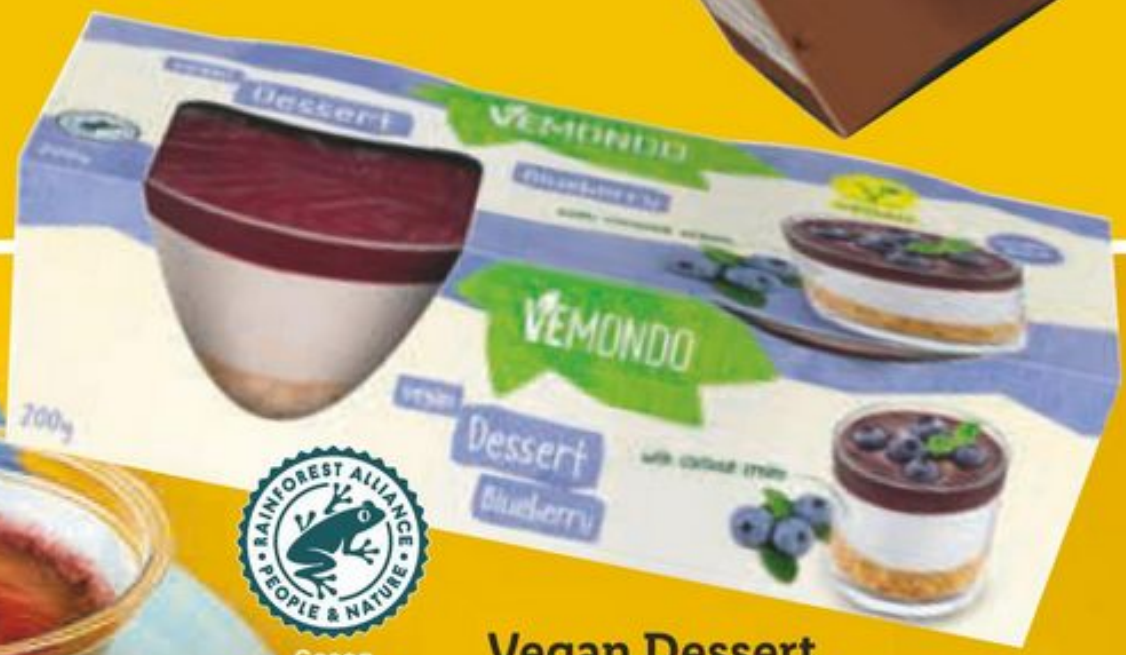

£1.29

High Protein Soy Chocolate Drink
 1L, 12.9p/100ml

Vegan Dessert
 200g, 99.5p/100g, chilled
 Choose from Blueberry or Passion Fruit

Top Pick

£1.99

Limited Offers

From Thursday
8 August

Vegan Marble
Cake