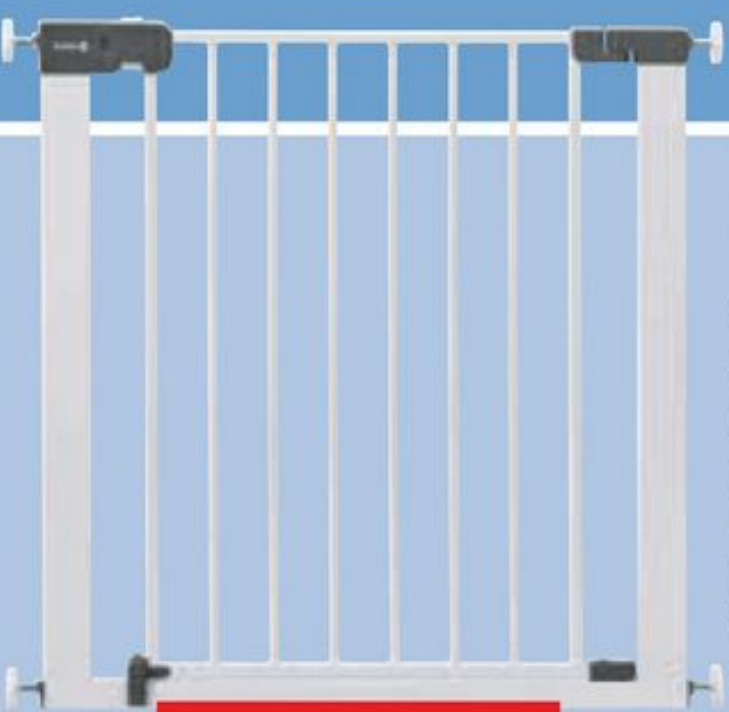

Contains knife, fork and spoon

Sign up for the latest at lidl.co.uk/newsletter

Limited Offers

From Thursday
9 January

Safety 1st

Quick Close+ Baby Gate

Safety barrier with manual closing system and double locking option
U-shaped frame with 4-point pressure fitting enables installation without drilling
Fits openings from minimum 73cm up to 80cm without extensions
Can be extended up to 94cm with separate extensions
Suitable for use with children up to 24 months