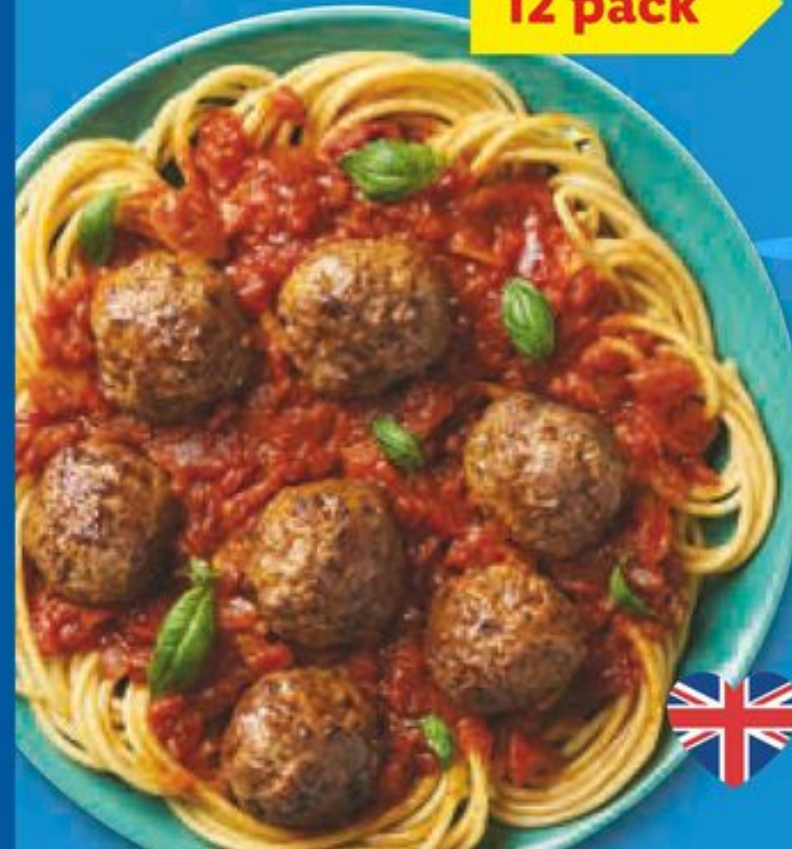

12 pack

12 Aberdeen Angus British Beef Meatballs
340g, £11.15/kg

£3.79