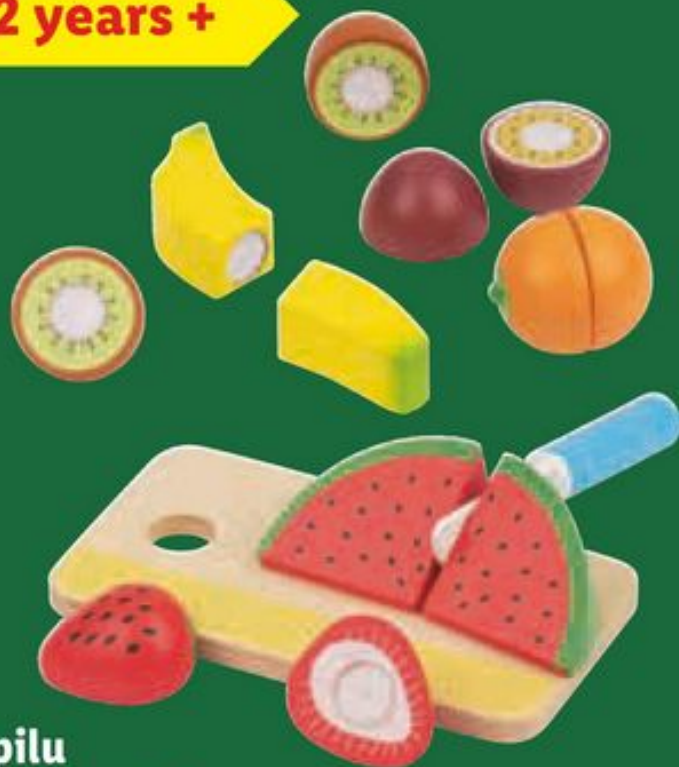

09/10/25 - 15/10/25†

£49.99

With Lidl Plus
SAVE 10%

£44.99

lupilu®

2 years +

Lupilu Food Play Set

Fruit Play Set - 8-piece set
Meat & Fish Play Set - 8-piece set
Vegetable Play Set - 9-piece set
09/10/25 - 15/10/25†