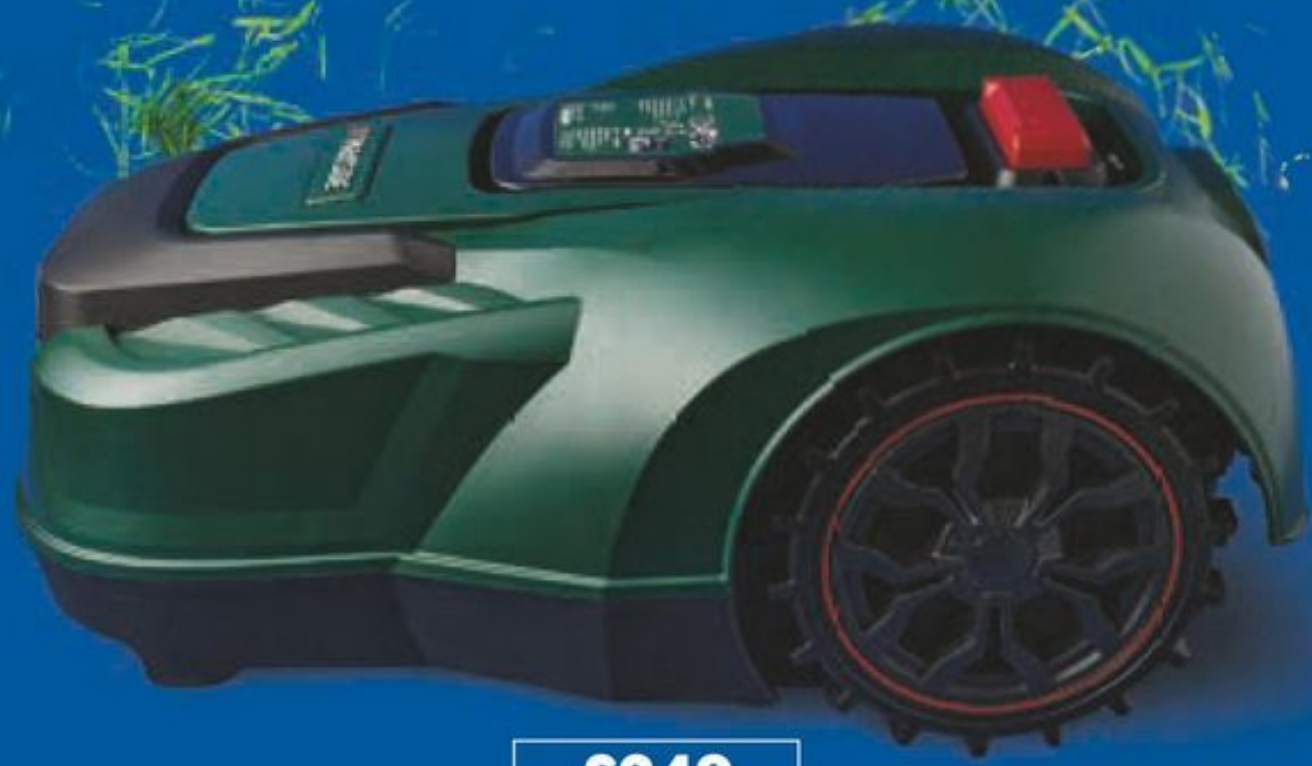

featuring **PARKSIDE®** EUROPE'S BEST-SELLING DIY BRAND*

B&Q
£350

Save over **£150**
on our robot lawnmower

Find specs online
lidl.co.uk/robot-lawnmower

£249
£199
07/04/25 - 30/04/25[†]

In store 24 April or reserve 7 - 13 April,
exclusively on Lidl Plus.