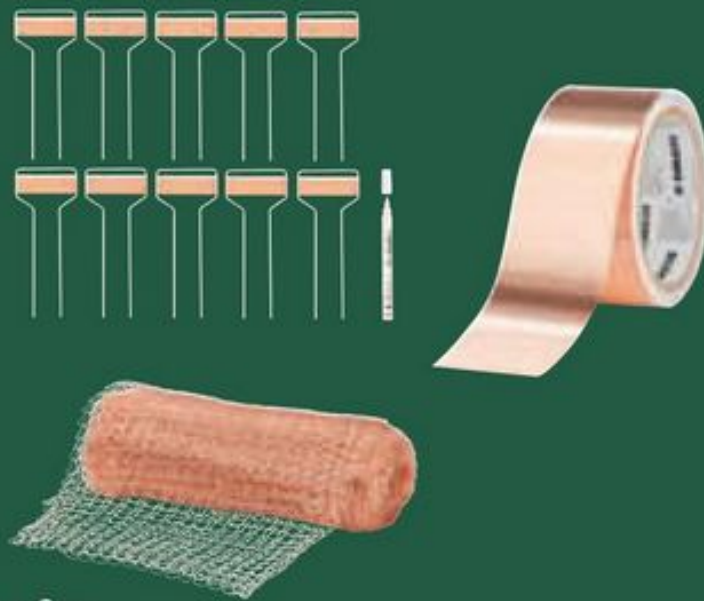

Over 200 products across the 10 week event*

£3.99

PARKSIDE® Copper Plant Accessories

- Choose from:
- Copper Tape
- Copper Mesh
- Plant Label Set – 11 Piece Set

PARKSIDE® Greenhouse

With 4 shelves – load capacity 8kg each
Sturdy frame made from powder-coated metal
Size: W69 x H160 x D49cm