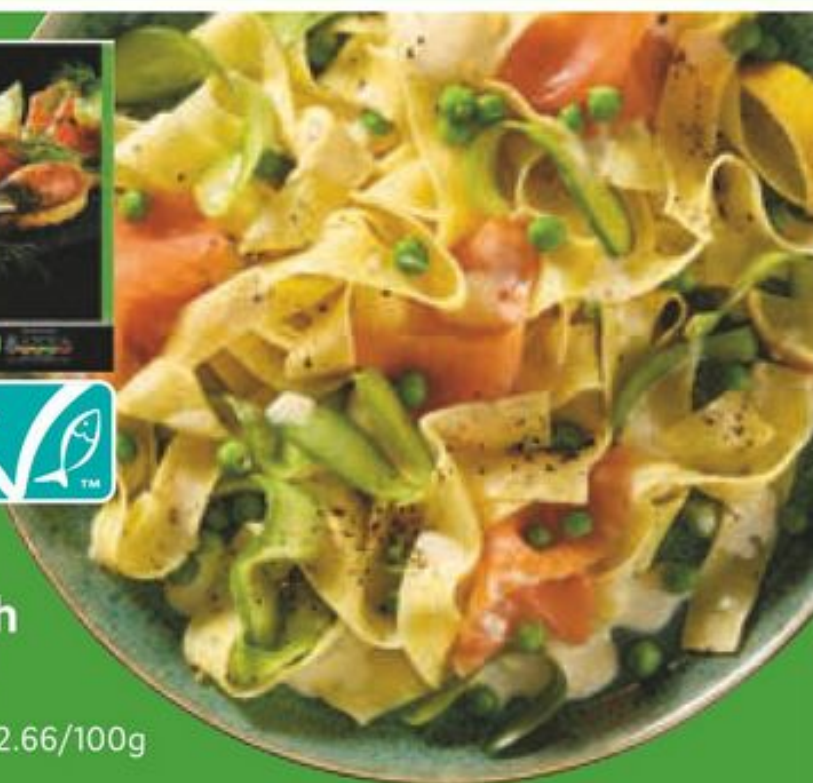

£2.49

DELUXE
Scottish Mussels in
Tomato and
Chorizo
450g, £6.64/kg

£2.99

Top Pick

£7.99

DELUXE
Danish Trout

300g, £2.66/100g
chilled
Choose from: Classic or Dill

On Sale **Tue 15 Apr**