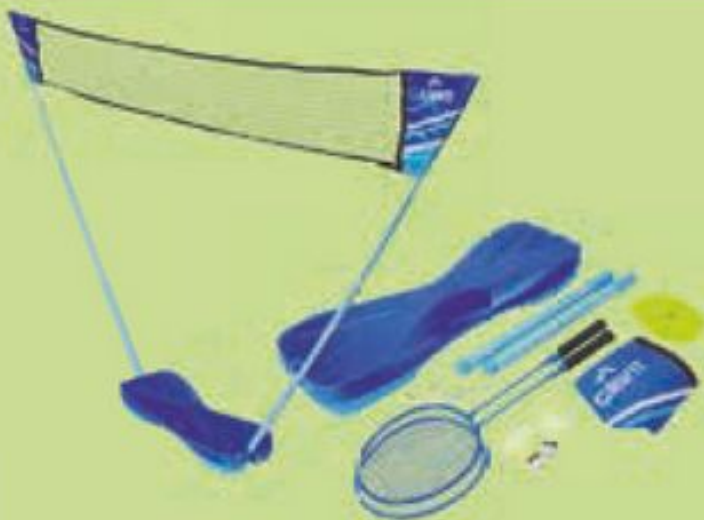

£19.99

CRIVIT
Badminton Set

Complete set for up to 2 players:
2x rackets, 2x shuttlecocks,
8x marker discs and 1x net

6+
years

£7.99

CRIVIT
Folding Football Goal

Easy to assemble without tools
Folds for space-saving storage
Size (set up): L89 x W55 x H55cm