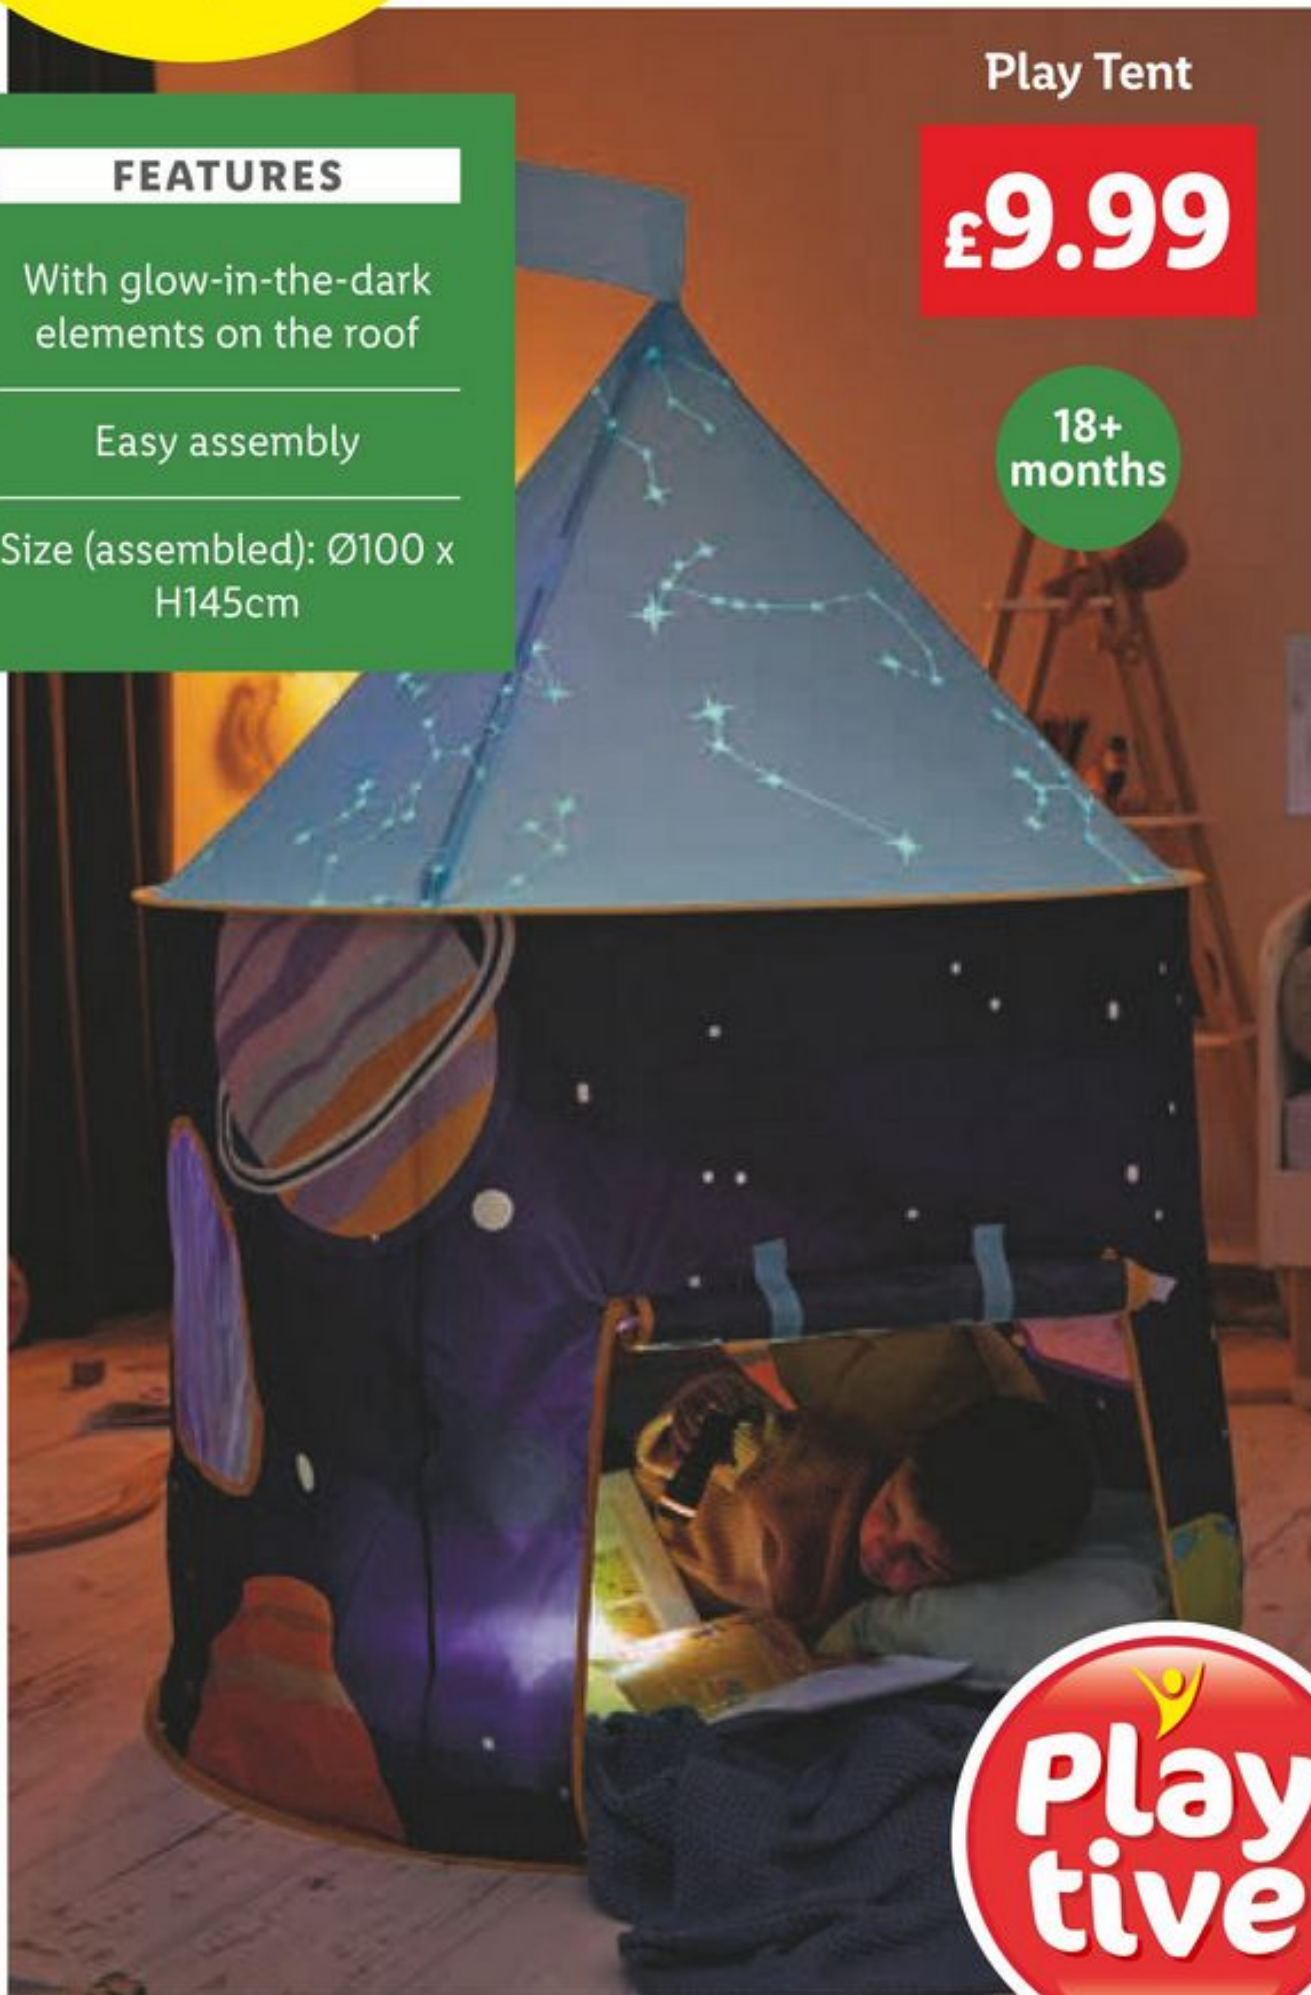

£3.99

4+
years

JOHN
Hula Hoop

Fun fitness toy featuring favourite
Disney characters
Choose from 2 different sizes:
Ø56cm or Ø66cm

Top Pick

£9.99

1+
years

WADER
Toy Vehicle

Play Tent

£9.99

18+ months

£14.99

Wooden Baby Swing

Padded wooden swing with safety seat for indoor use

With heavy duty rope

Height adjustable from 150 to 170cm

2 removable plastic sinks

Size: W78.5 x H95 x D34.5cm

3+ years

Kids' Wheelbarrow with Garden Tools

Child-friendly size for easy handling

Wheelbarrow size: L76 x W40 x H41cm

Top Pick

£19.99