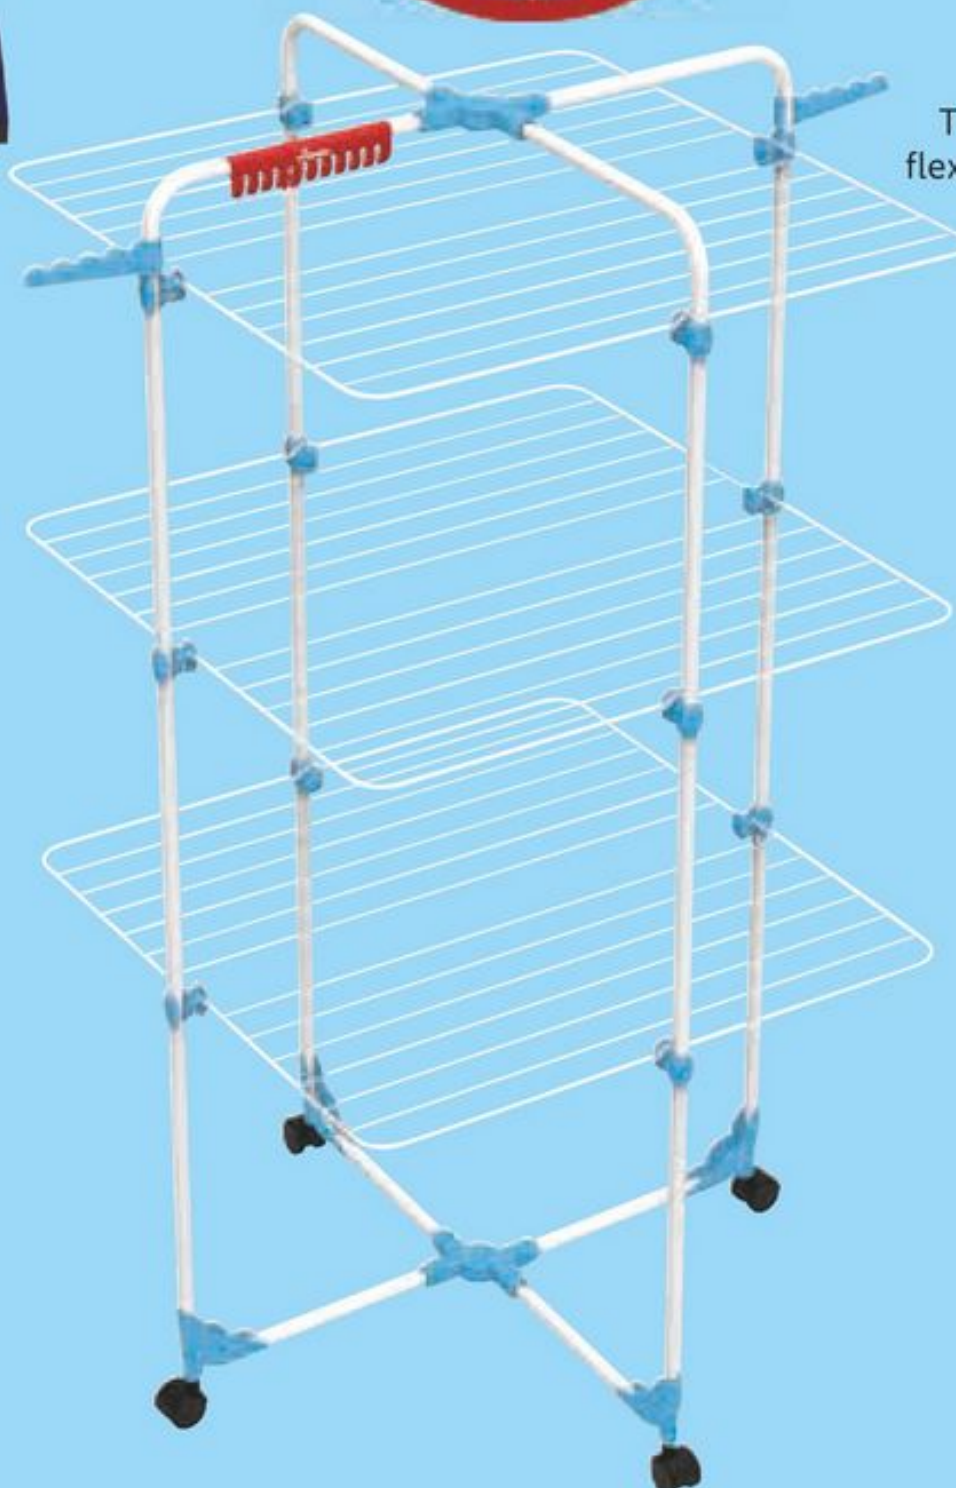

Practical cleaning accessories for your home

99p

Top Pick

£29.99

VILEDA

Mixer 3 Tower Airing Rack

This ailer from Vileda provides flexible and space-saving drying for up to 3 machine loads

FEATURES

Drying line length: 30m

6 independent drying racks over 3 levels

Flexible joint in the middle – can be folded in half to save space

Size: open: W71 x D71 x H132cm; closed: W71 x D5 x H127.5cm

VILEDA

Cleaning Sponges or Cloths