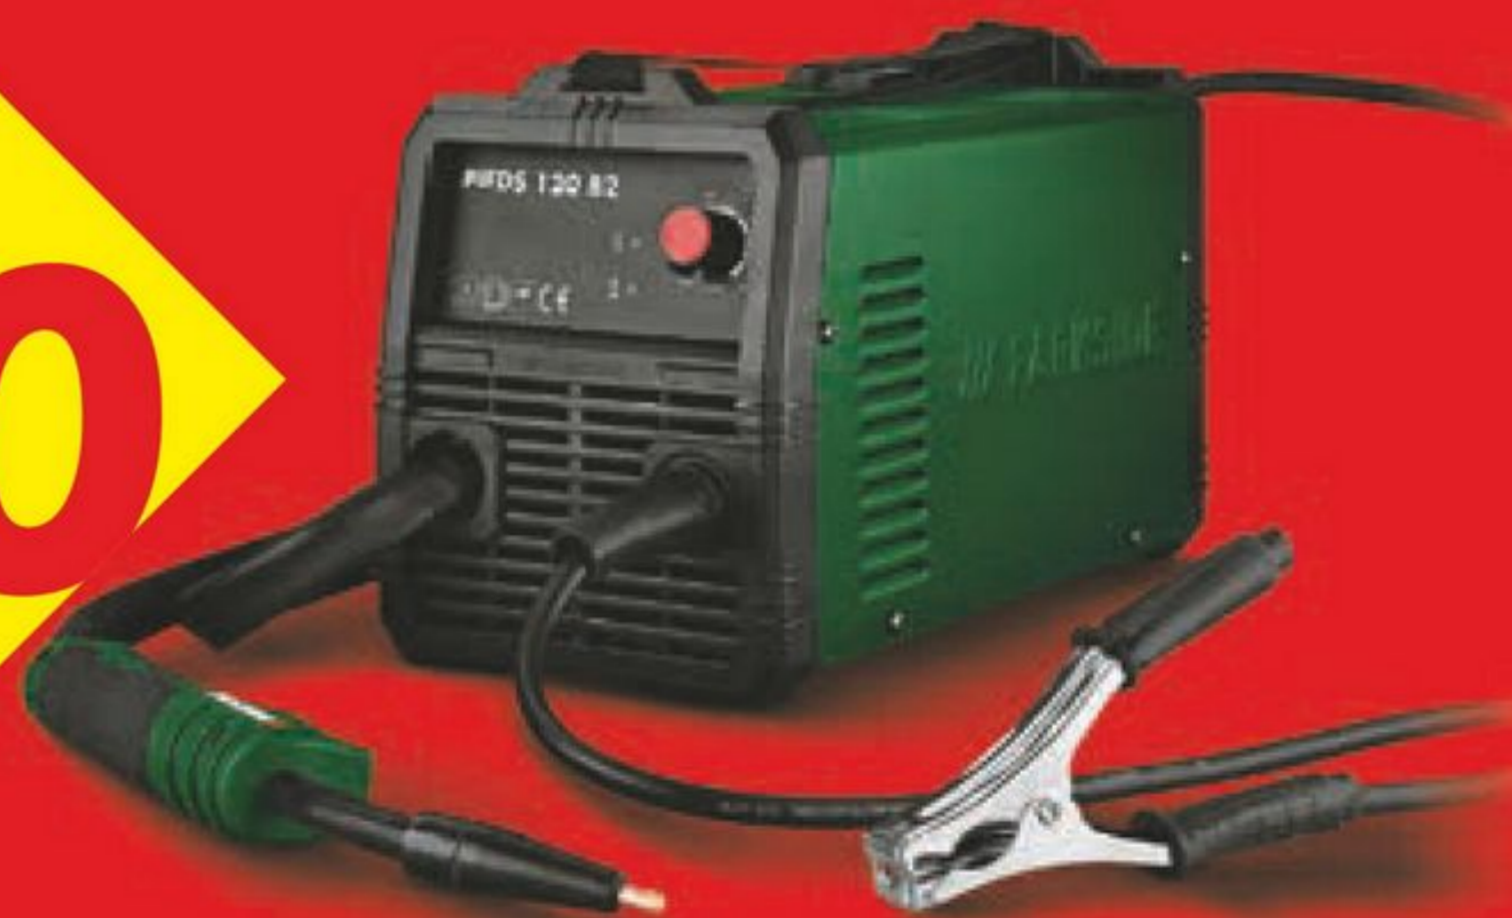

£34.99

With Lidl Plus SAVE £5

£29.99

15/02/26 - 21/02/26†

/// PARKSIDE® 20V Cordless Nail Gun or Tacker - Bare Unit

Ideal for working on narrow items and close to edges
Convenient one-handed operation with non-slip, soft grip
3-step battery status display on the tool
Battery and charger not included

£24.99

Mega deal

Save **£70**

Screwfix

£139.99

Screwfix

40-100A

230V