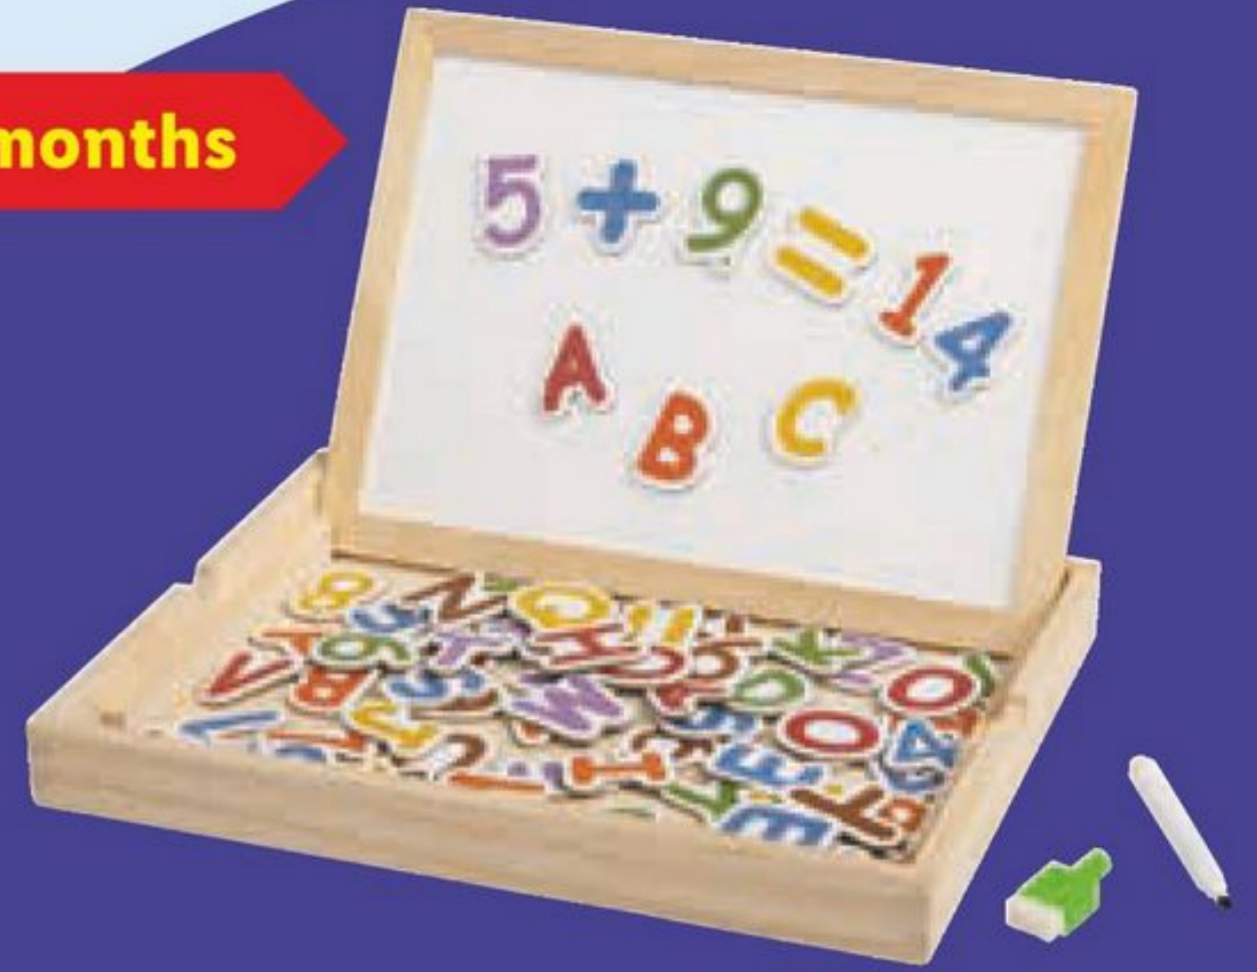

**£5.99**

**SQUISHMALLOW**  
Squishmallows Assortment  
Height: 18cm

**From 18+ months**

**LUPILU**  
Wooden Learning Board Assortment

Choose from:

Wooden Latch Activity Board - 18+ Months

Magnetic Farm Activity Box - 89 piece set - 3+ Years