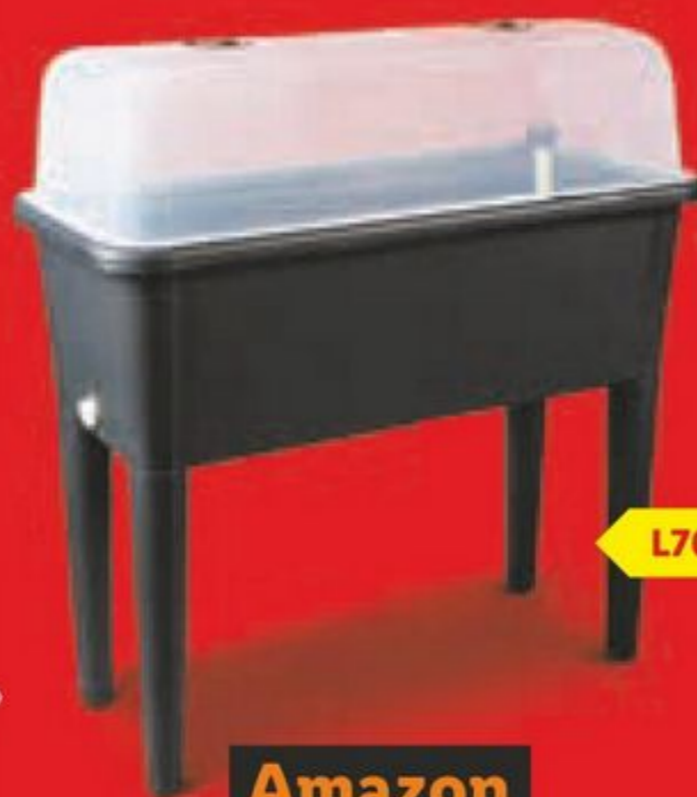

Practical 5L watering can for indoor and outdoor use

Weather-, UV- and frost-resistant

**£2.99**

**PARKSIDE®  
30L Flexi Gardening Tub**

Versatile e.g. as a leaf and green waste collector, firewood basket, laundry basket, shopping bag

Capacity: 30L

**£3.49**

Source: **EUROMONITOR INTERNATIONAL**

**Mega deal**

on this /// **PARKSIDE®  
Raised Planter with Cover**

See full T&Cs on backpage

L76.5 x W37 x H84cm

**Amazon**  
**£39.99**

L79.5 x W39 x H88cm

**Lidl**  
**£19.99**

Save over  
**45%**

More at [lidl.co.uk/middleoflidl](https://www.lidl.co.uk/middleoflidl)

\*Source: Euromonitor International Limited; in terms of retail sales value in 2024, based on custom research conducted in March 2025. DIY defined as a combination of Hand Tools, Power Tools, Hardware, Other Home Improvement, Gardening Equipment, Pots and Planters, Home Paint, Wall Covering and Floor Covering. Europe corresponds to Western Europe and Eastern Europe excluding Russia, Ukraine and Türkiye.