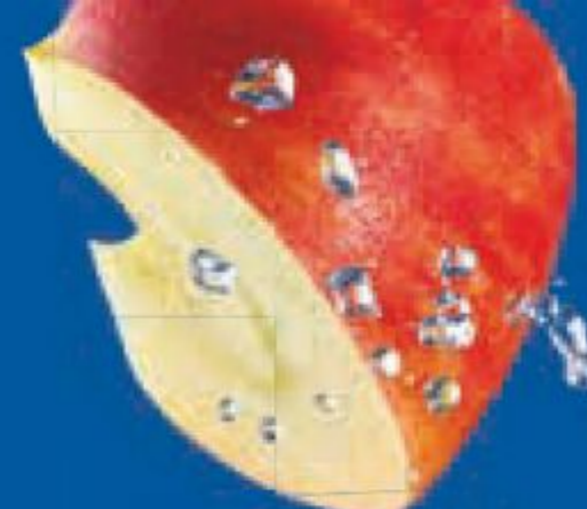

With Lidl Plus  
SAVE 56P

£4.69

Bouquets

FROM

£1.89

More at [lidl.co.uk](http://lidl.co.uk)

11/2026 - REST OF UK

EDITION 11/2026