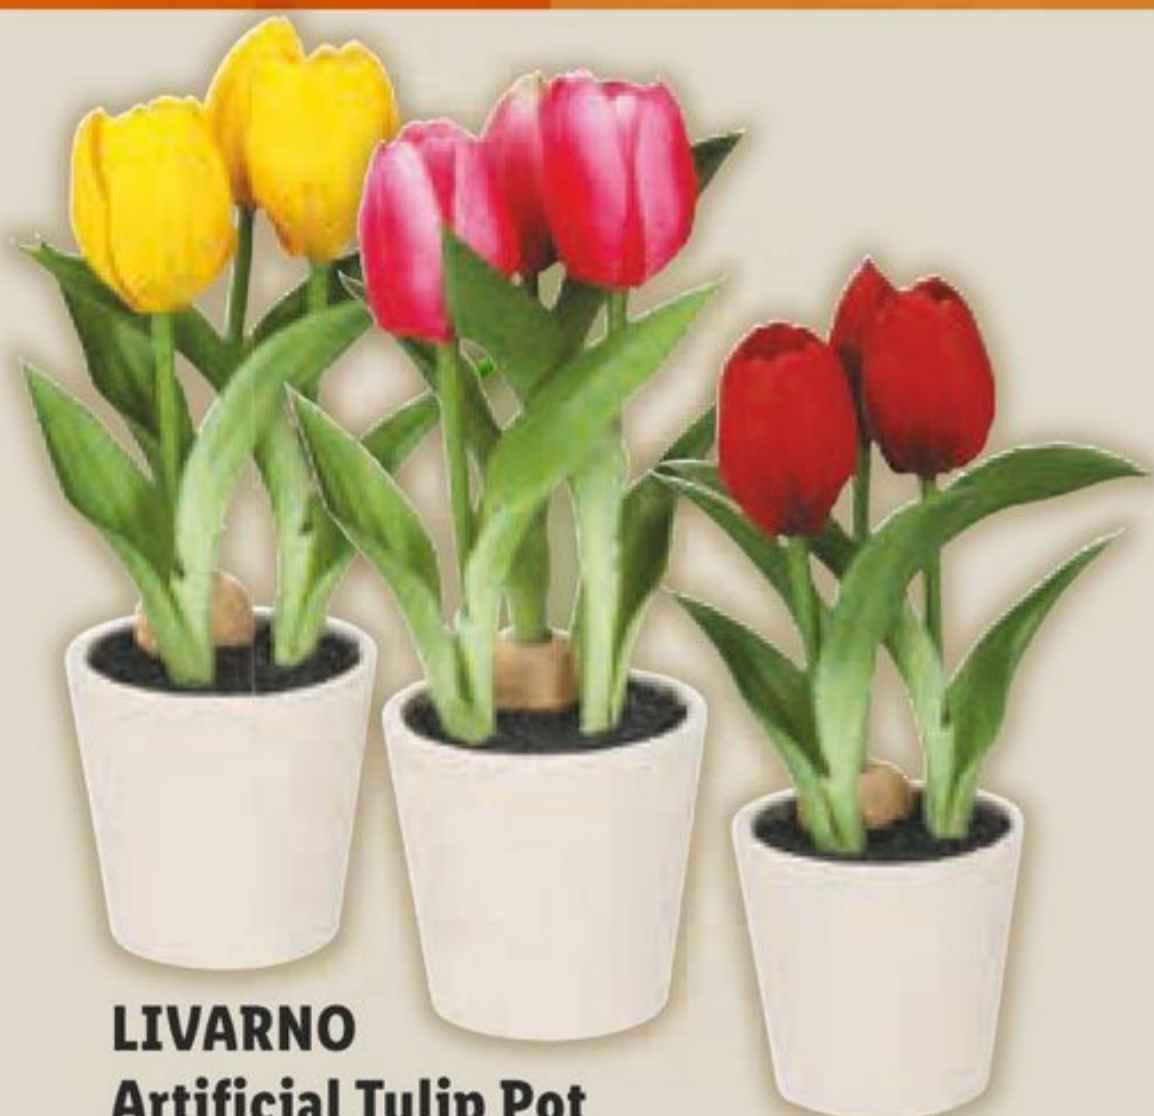

**£3.99**

From Sun 15/03

**LIVARNO  
Bunny Decoration**

Ideal as a cute Easter gift  
With extendable legs - up to max. 70cm total height

**£7.99**

**LIVARNO  
Easter Bunny**

Great for your garden,  
patio or balcony

Made from magnesia  
with a weather-resistant  
coating

Height: 45cm

**£11.99**

With Lidl Plus  
**SAVE £2**

**£9.99**

15/03/26 - 21/03/26†

**LIVARNO  
Artificial Tulip Pot**

Real to the touch - flowers and leaves  
have an almost realistic feel

Height: 22cm

**TOP PICK**

**£2.99**

**LIVARNO  
Storage Basket**

Made from rushes

Capacity: 3L

Max load: 1kg

Size: Ø20 x H15cm (without ears)