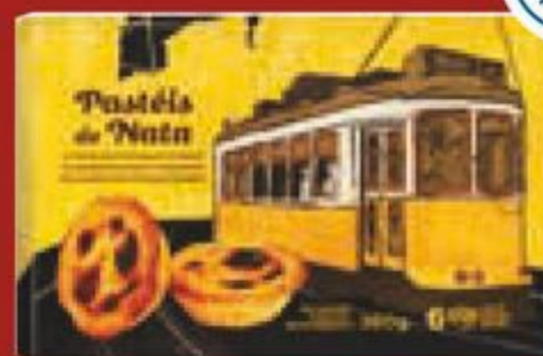

Portuguese Pastéis de Nata

360g 83.1p/100g

£2.99