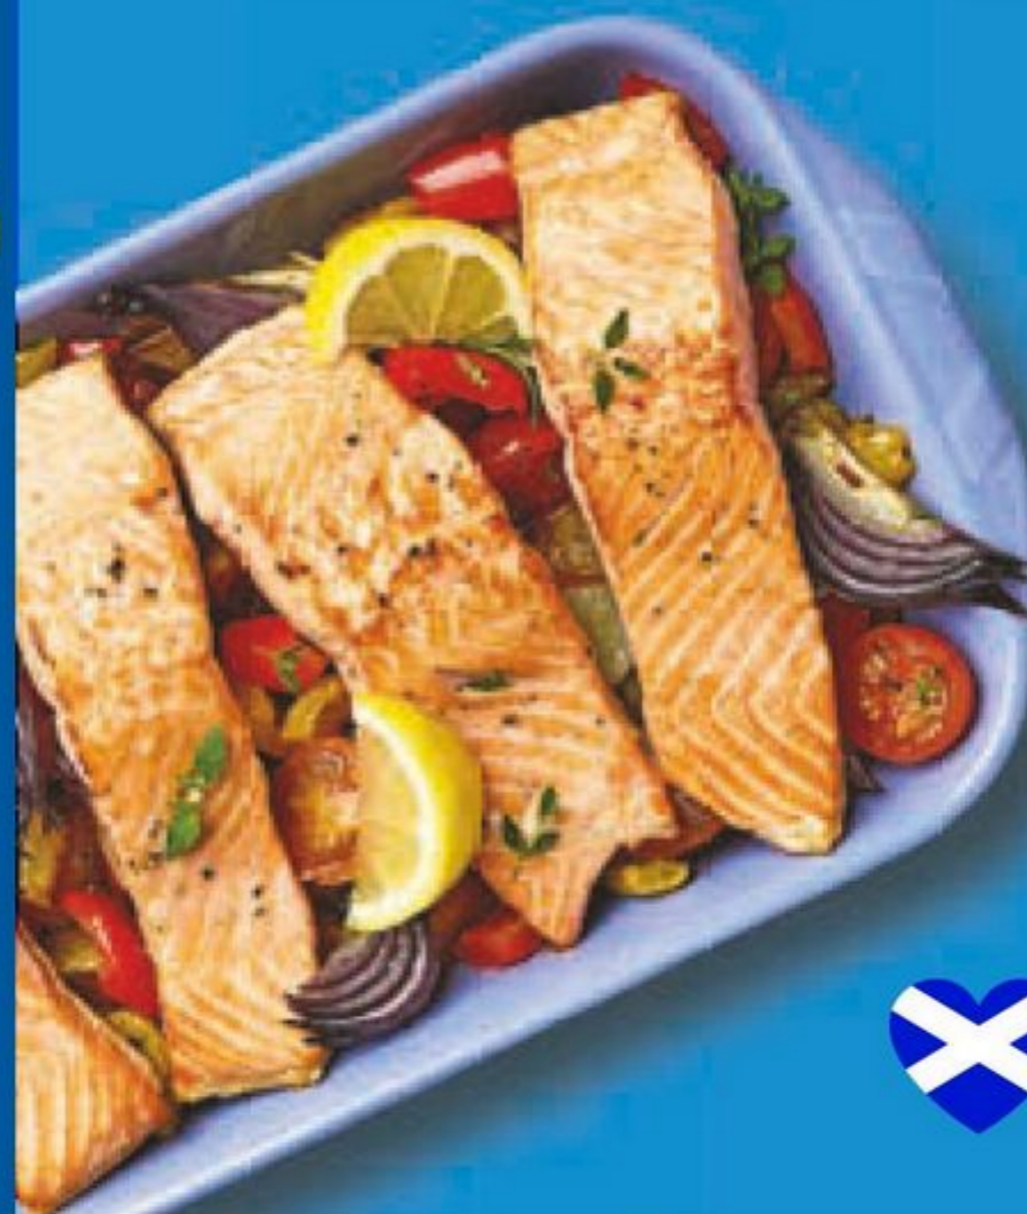

Deluxe 4 Scottish Salmon Fillets

480g, £16.65/kg

£7.99