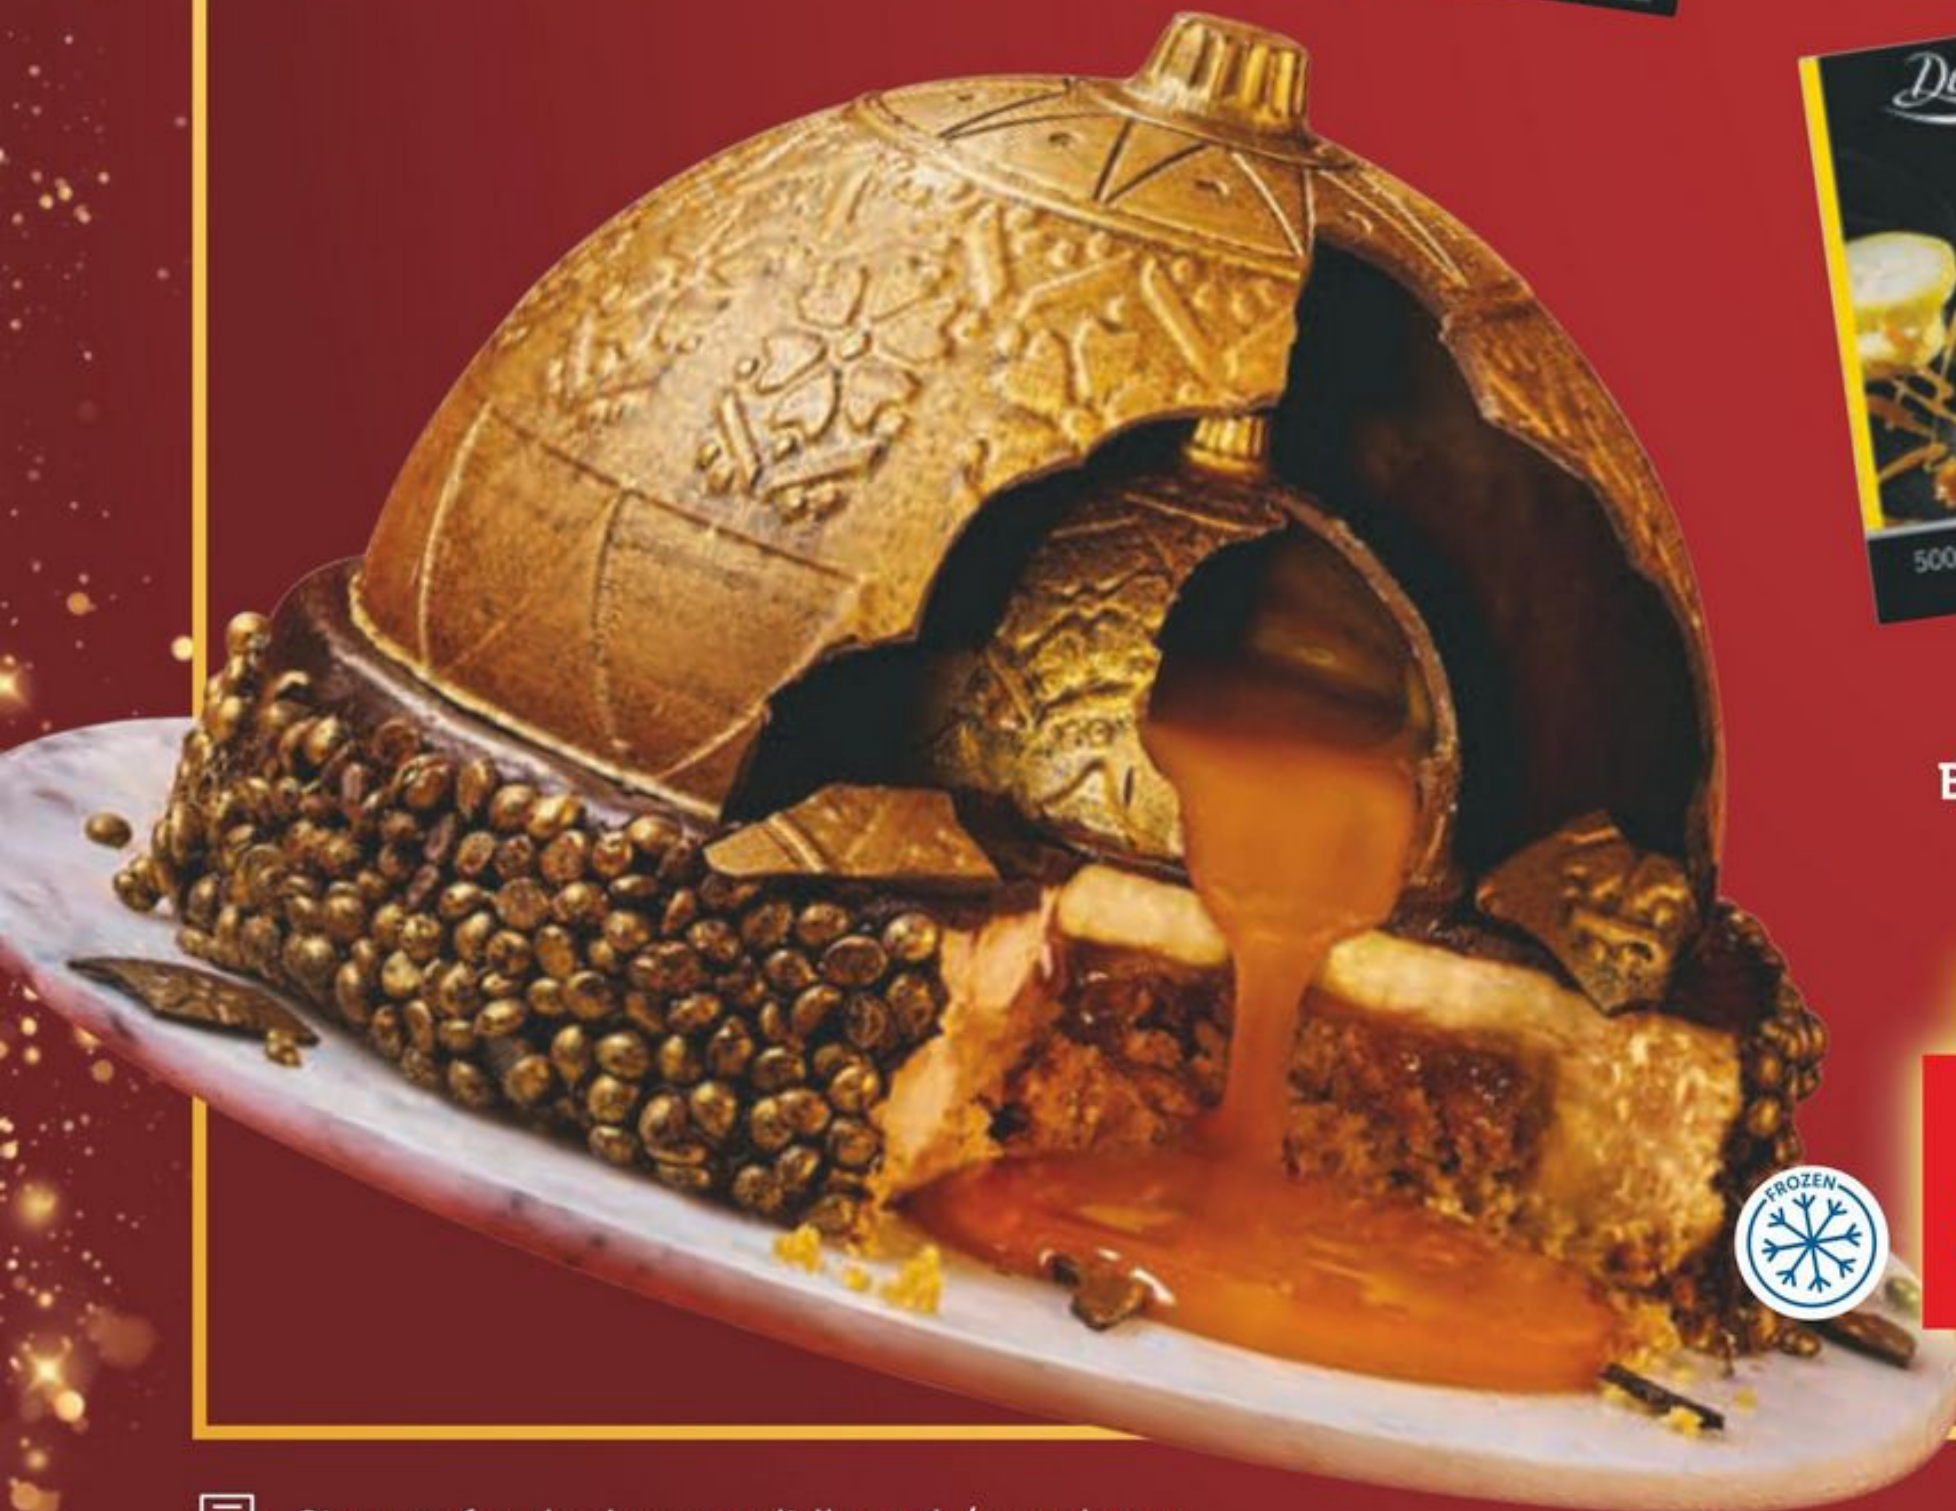

Belgian Dark Chocolate
Double Smash Cake

788g, £12.68/kg

Top Pick

£9.99