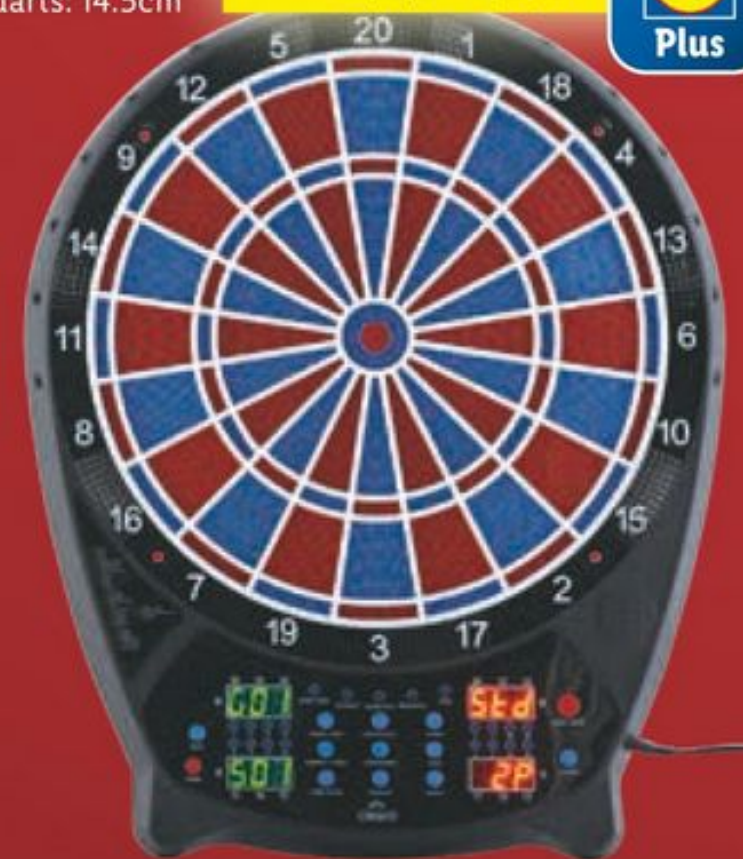

### Electronic Dartboard

Automatic point scoring

Includes 12 soft darts: 3 of each colour, 100 additional tips, a throw line mounting materials

For up to 16 players - team mode of 4-16 players or Cyber match mode (play against the computer)

4 clear LED displays

W42 x H51.7 x L2.6cm; darts: 14.5cm

**£19.99**

**£15.99**

12/12/24 - 18/12/24†

Sign up for the latest at [lidl.co.uk/newsletter](https://lidl.co.uk/newsletter)

£15.99

**USB Digital Microscope**

Adjustable ring light illumination  
High-quality zoom optics: 50x to 1000x magnification  
Image format: BMP/JPG  
Image resolution: 640x480, 1280x720, 1920x1080  
Includes Windows PC software (download),  
Size: L13 x W9 x H7cm