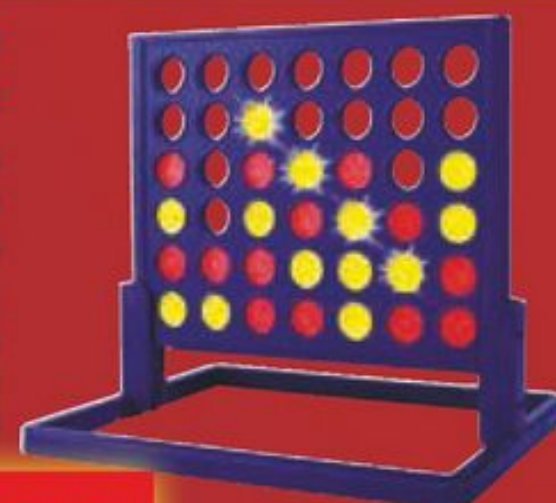

Rockin' around the Christmas tree

FEATURES

Compact, lightweight and cordless

With LED display

37 keys, pitch range: 3 octaves

100 sounds, 100 rhythms, 10 demo songs (teaching mode)

Size: W53 x D22 x H5cm

Keyboard

Top Pick

£19.99

0.6.6

£12.99

Soprano Recorder or Ukulele Set

Choose from:
Soprano Recorder
An ideal instrument for beginners

Lightweight, sturdy and easy to play

Total length 320mm; Ø 30mm

Ukulele Set
High-quality finish and easy to play – with nylon strings
Body made from laminated lime wood and poplar wood, neck made from poplar wood with 17 metal frets

PLAYTIVE Magnetic Building Set

Creative construction system for building amazing shapes
Make 3D models that are out of this world

Choose from
Glow in the Dark Magnetic Building Set - 56 pieces
Multicoloured Magnetic Building Set - 60 pieces

3+ years

£9.99

1+ years

£11.99

KIDS MEDIA Animal Piano

With 24 keys, 6 cheerful animal sounds, 8 rhythms and 8 songs

Play and record function

Tempo and volume control

Family Game Assortment

Fun with family and friends
For indoor use
Includes game instructions

Choose from:
Four in a Row - 43 pieces
Who's This? - 26 pieces
Fishing Game - 38 pieces

3+ years

£6.99

£19.99

PLAYTIVE 10-in-1 Wooden Game Collection

Great fun for all the family
A colourful combination of popular and classic board games

6+ years

Playtive