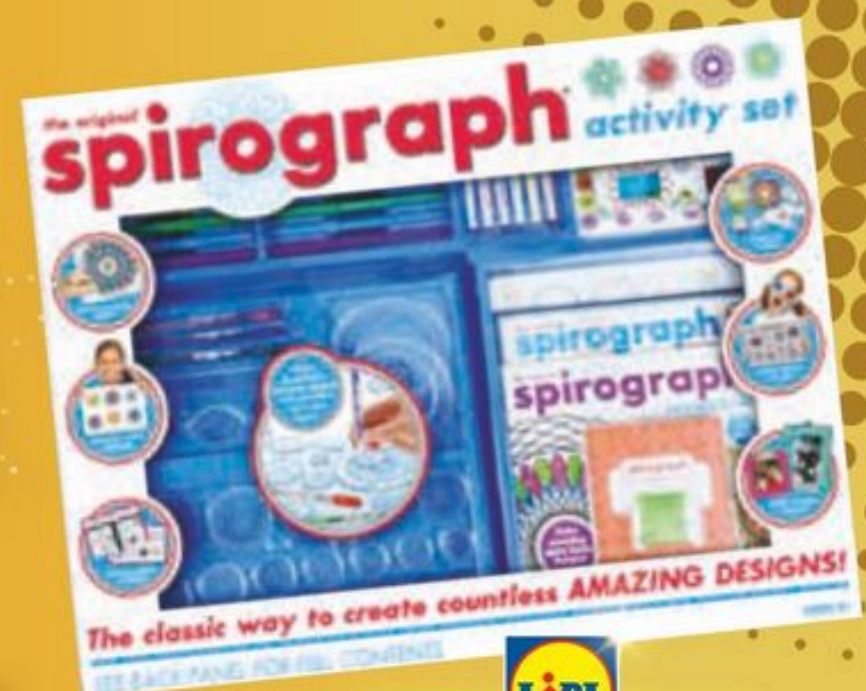

ARGOS
£50

on this **spirograph**
Activity Set

LIDL
£19.99

While stocks last. Subject to availability from 12.12.24. Each store will receive limited stock, when it is gone it is gone. Selected stores. GB Only. Prices correct and checked at argos.co.uk on 27.11.24. Prices and packaging may vary. Argos may sell other products at other prices.