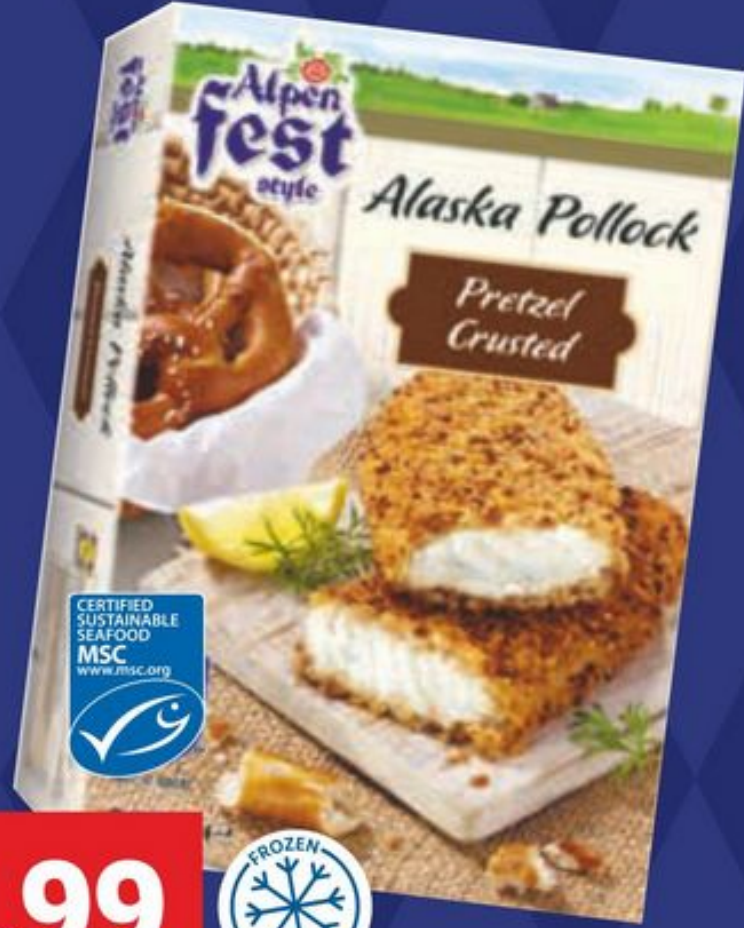

Air Dried Beechwood Smoked Speck

100g, £1.79/100g, chilled
Choose from Ham or Pork Loin Slices

£1.79