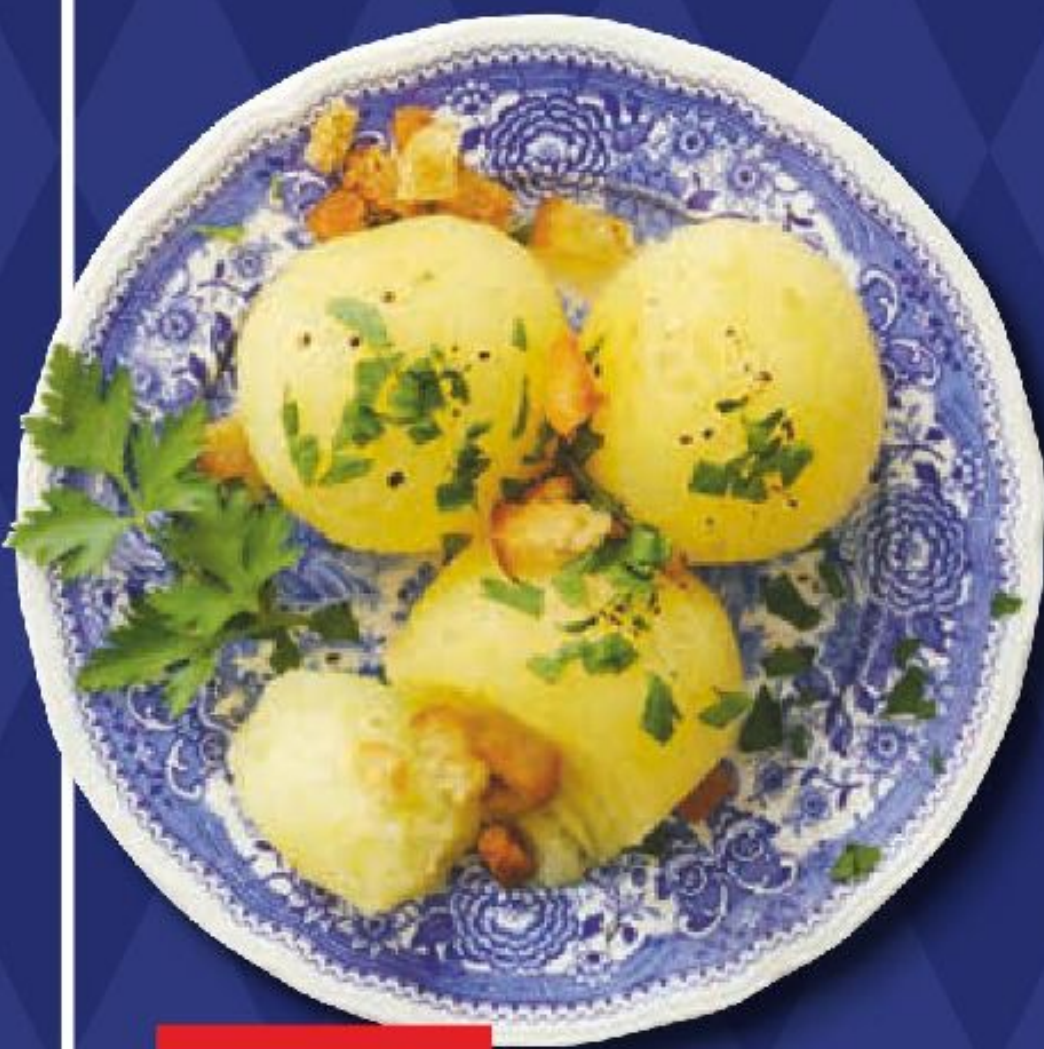

900ml, 25.4p/100ml  
Choose from Apple  
Strudel or Neapolitan

£2.29

It's out... **super**  
Flavour of the Week  
**Alps**

**£1.49**

**Curry Bockwurst**  
220g, £6.77/kg, chilled

**£1.49**

**Oktoberfest Dumplings**  
500g, £2.98/kg, chilled