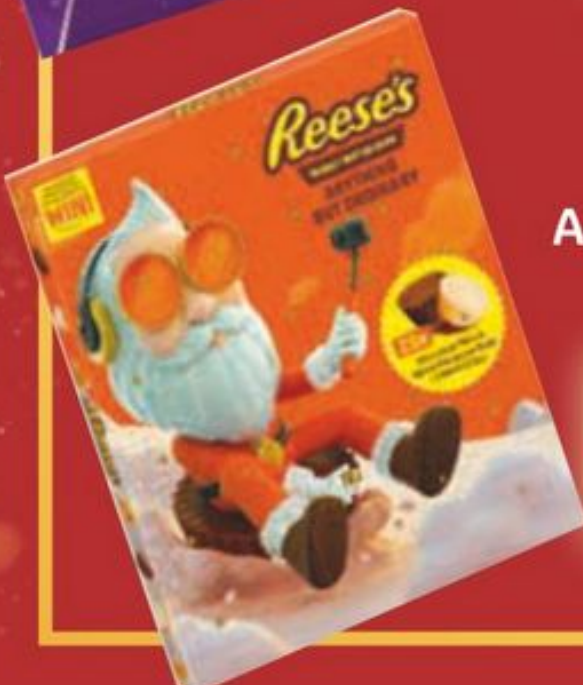

REESE'S
Advent Calendar
245g, £2.24/100g

£5.49