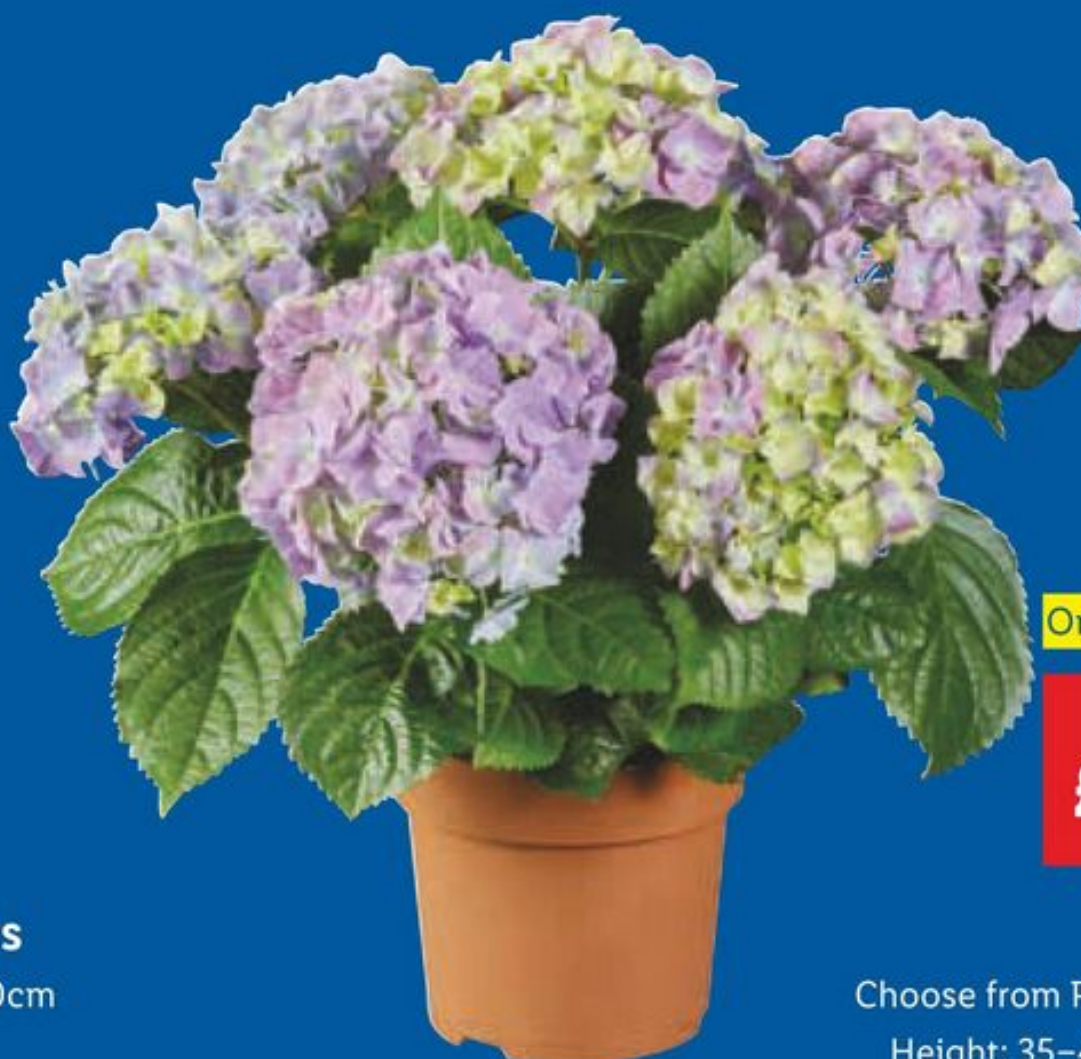

Top Pick

£2.49

£1.99

Bee Friendly Bidens

Height: 18-22cm; Pot Ø: 10cm

On Sale Sun 18 May

£7.99

Hydrangea

Choose from Pink, White or Blue
Height: 35-45cm; Pot Ø: 14cm

Mental Health Awareness Week

By buying a Large Mixed Bouquet between 12 and 18 May, you can support the NSPCC's **Childline service** and Lidl GB in providing a place for young people to talk about their mental health.