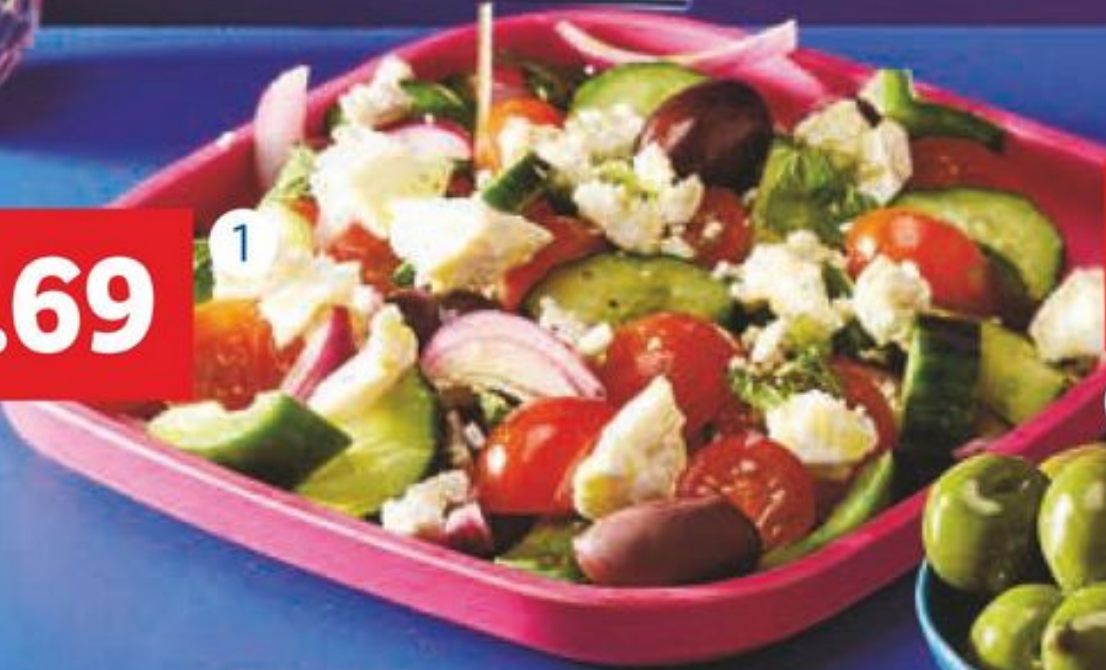

£1.69

1

£2.19

4