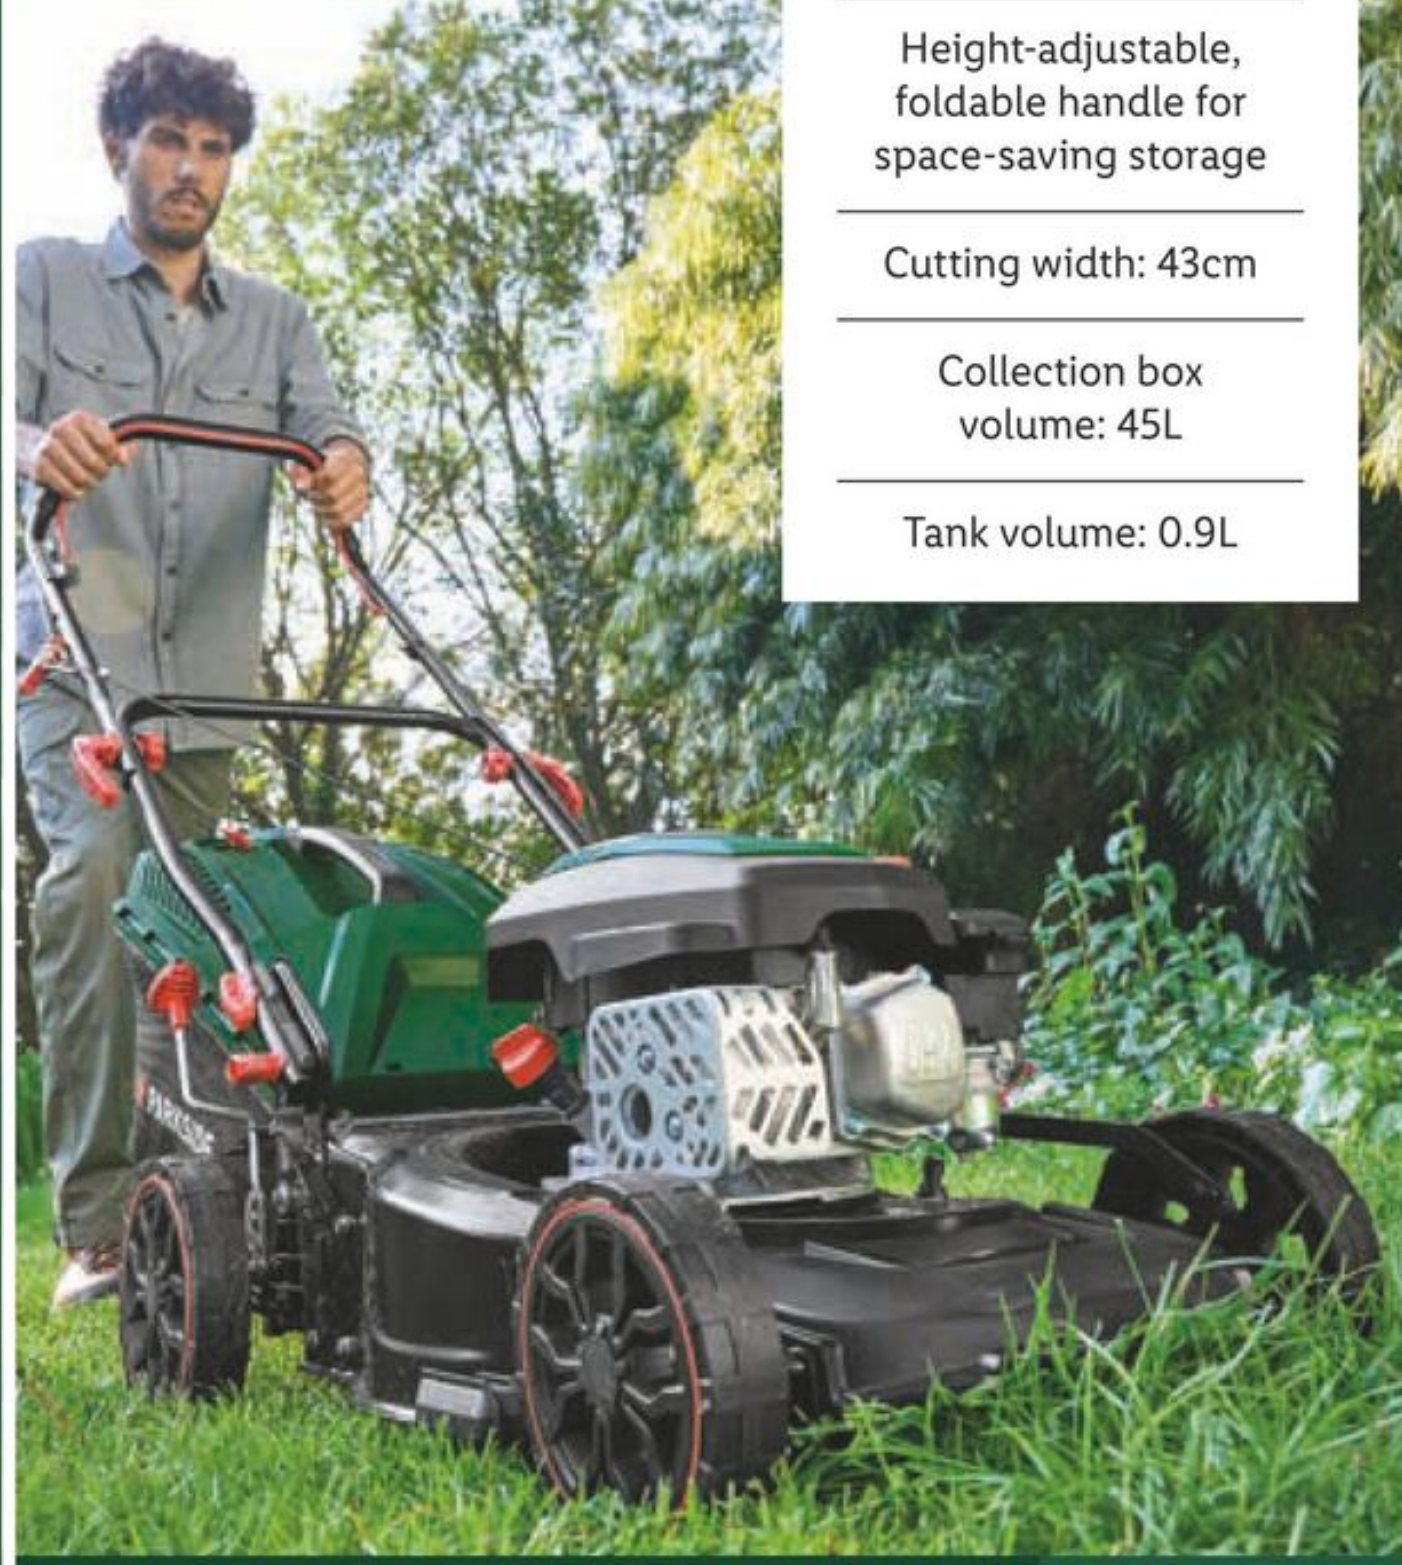

Final week!

PARKSIDE®
Petrol Lawnmower
 Powerful 4-stroke petrol engine with 150cm³ and 2.6kW

£149.99

FEATURES

- Ideal for lawns up to 800m²
- Easy starting with primer and reliable pull starter
- Height-adjustable, foldable handle for space-saving storage
- Cutting width: 43cm
- Collection box volume: 45L
- Tank volume: 0.9L