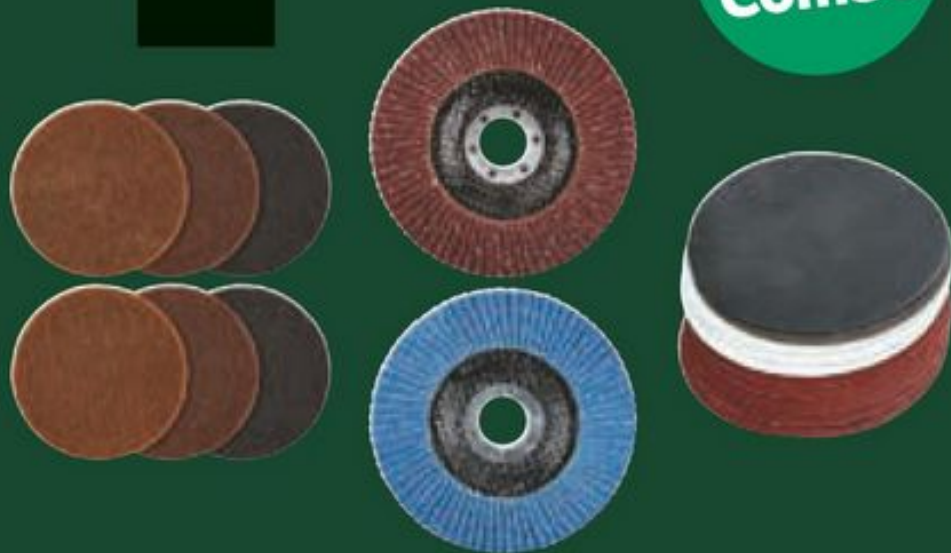

**Great  
Combo**

**Top Pick**

**£44.99**

PARKSIDE®  
**Angle Grinder Accessories**

Suitable for all standard 125mm angle grinders  
Choose from a variety of styles

**£3.99**

**Top Pick**

**£8.99**