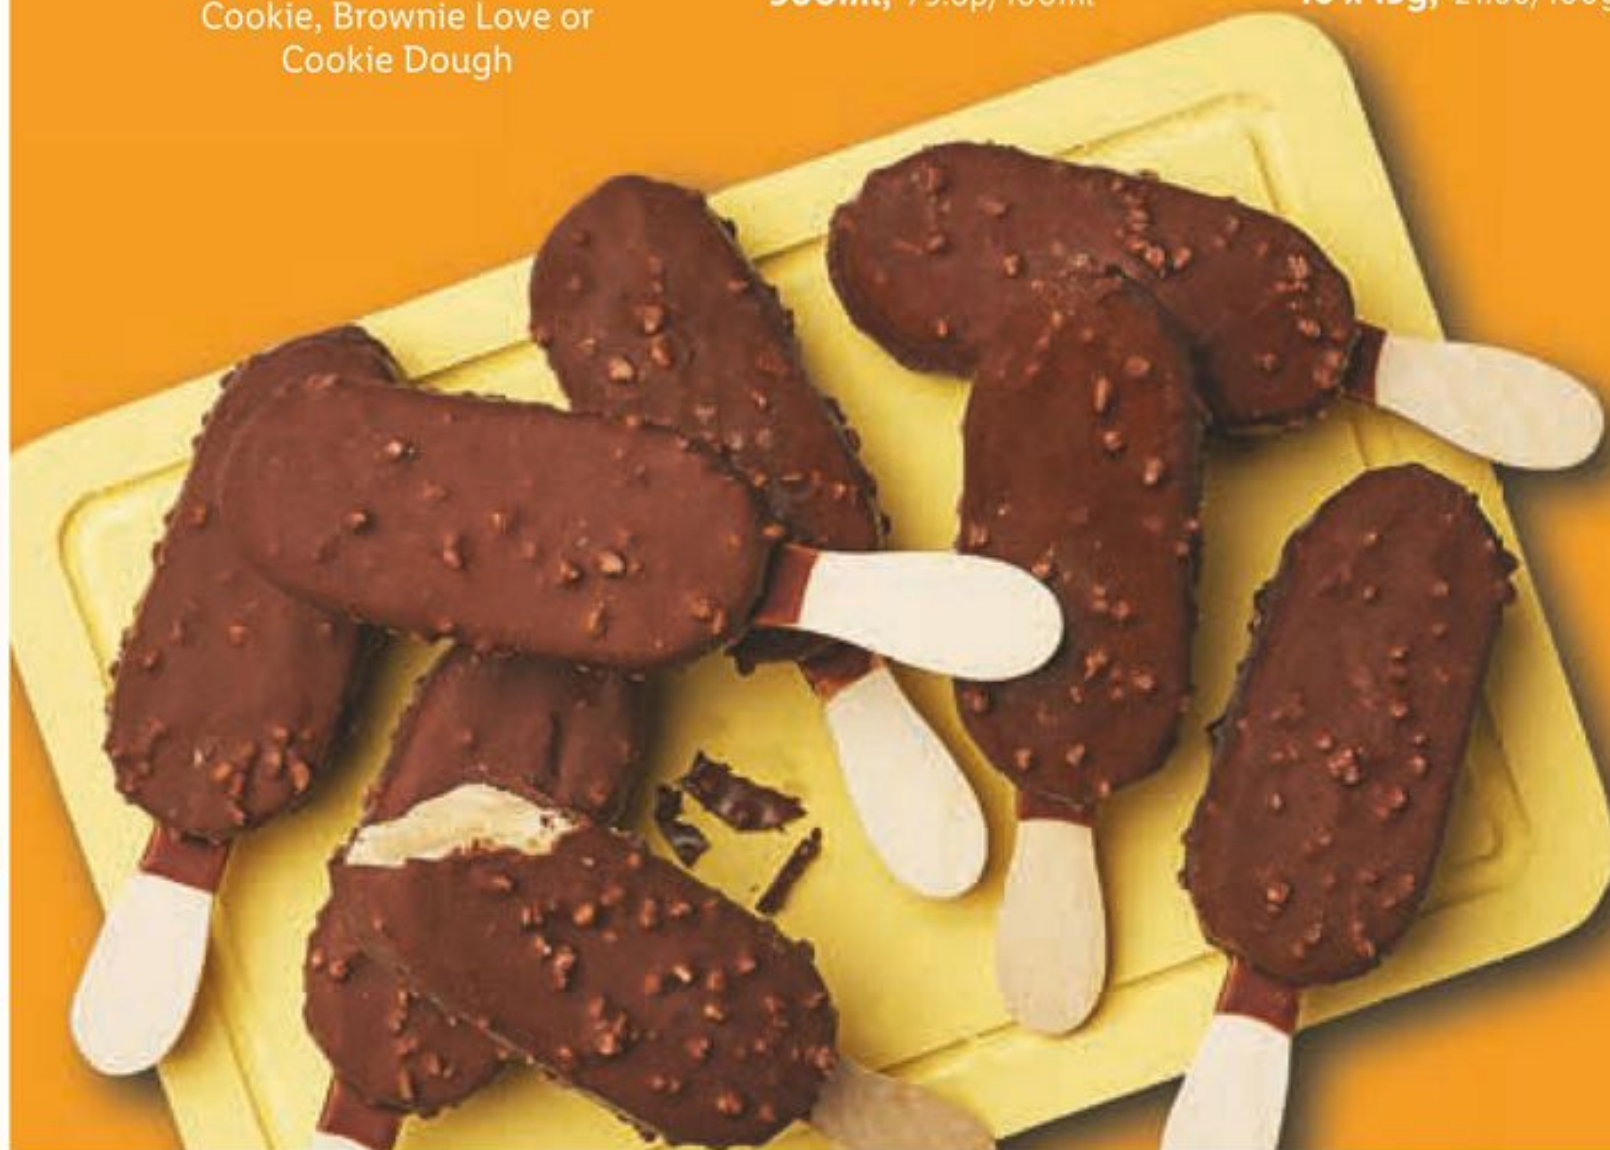

£2.49

GELATELLI  
**Cookie Dough  
Ice Bites**  
10 x 15g, £1.66/100g

£2.49

GELATELLI  
**Sandwich Cookie**  
380ml, 65.5p/100ml  
Choose from Original or Choco Cookie

£3.49

GELATELLI  
**Mini Sticks Coffee  
Ice Creams**  
8 x 38g, £1.15/100g