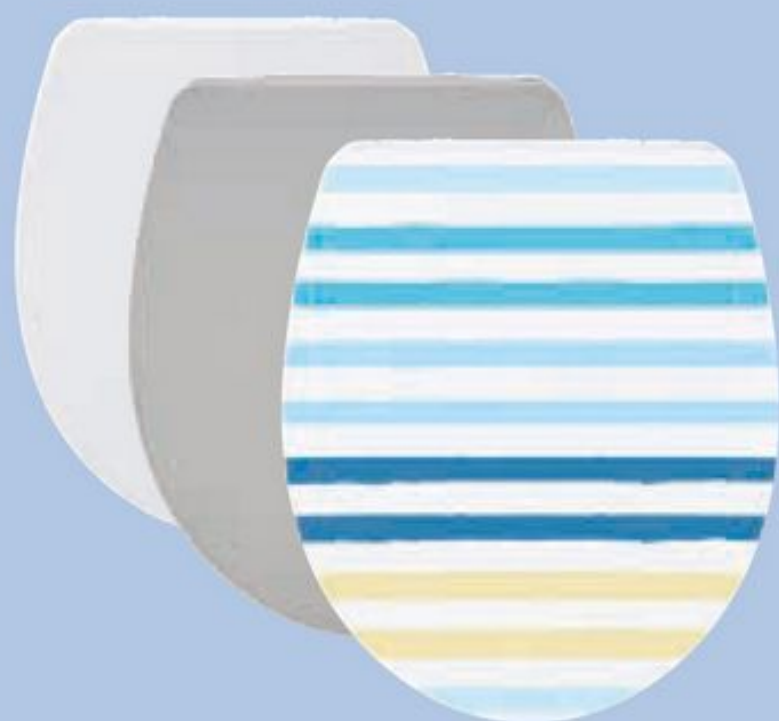

WENKO
Duroplast Easy-Close Toilet Seat

With quick-release fastening mechanism - for easy and thorough cleaning
Suitable for all conventional toilets