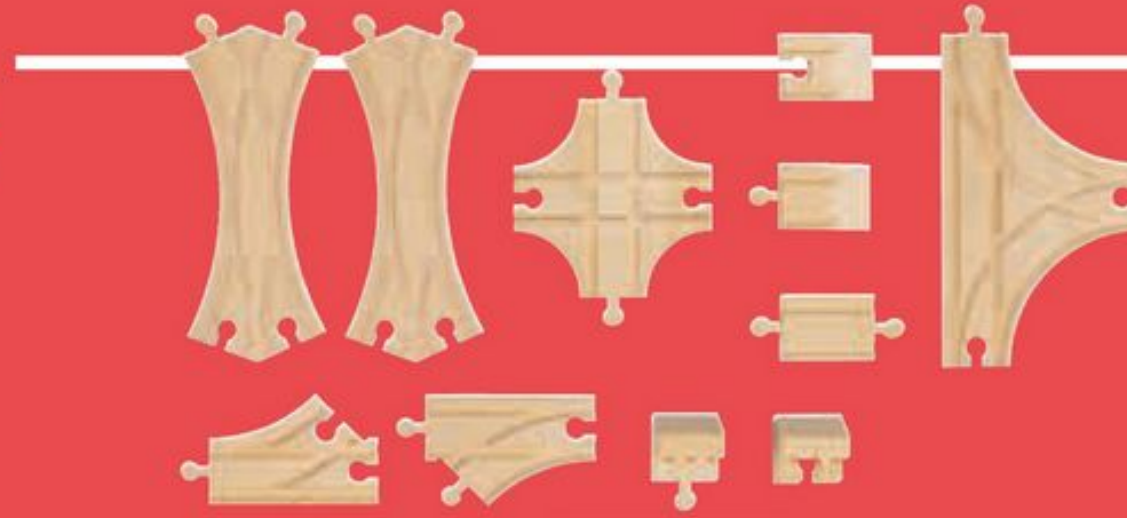

10% off all Wooden Toys

only on Lidl Plus

£3.99
£3.59
17/10/24 - 23/10/24[†]
LIDL Plus

Wooden Fire Engine, Lorry or Police Car
Quiet, floor-friendly rubber tyres

3+ years
£7.99
£7.19
17/10/24 - 23/10/24[†]
LIDL Plus

Wooden Track or Points Set
Compatible with standard wooden track and road sets
Choose from:
Track Set – 16-piece set or
Points Set – 11-piece set