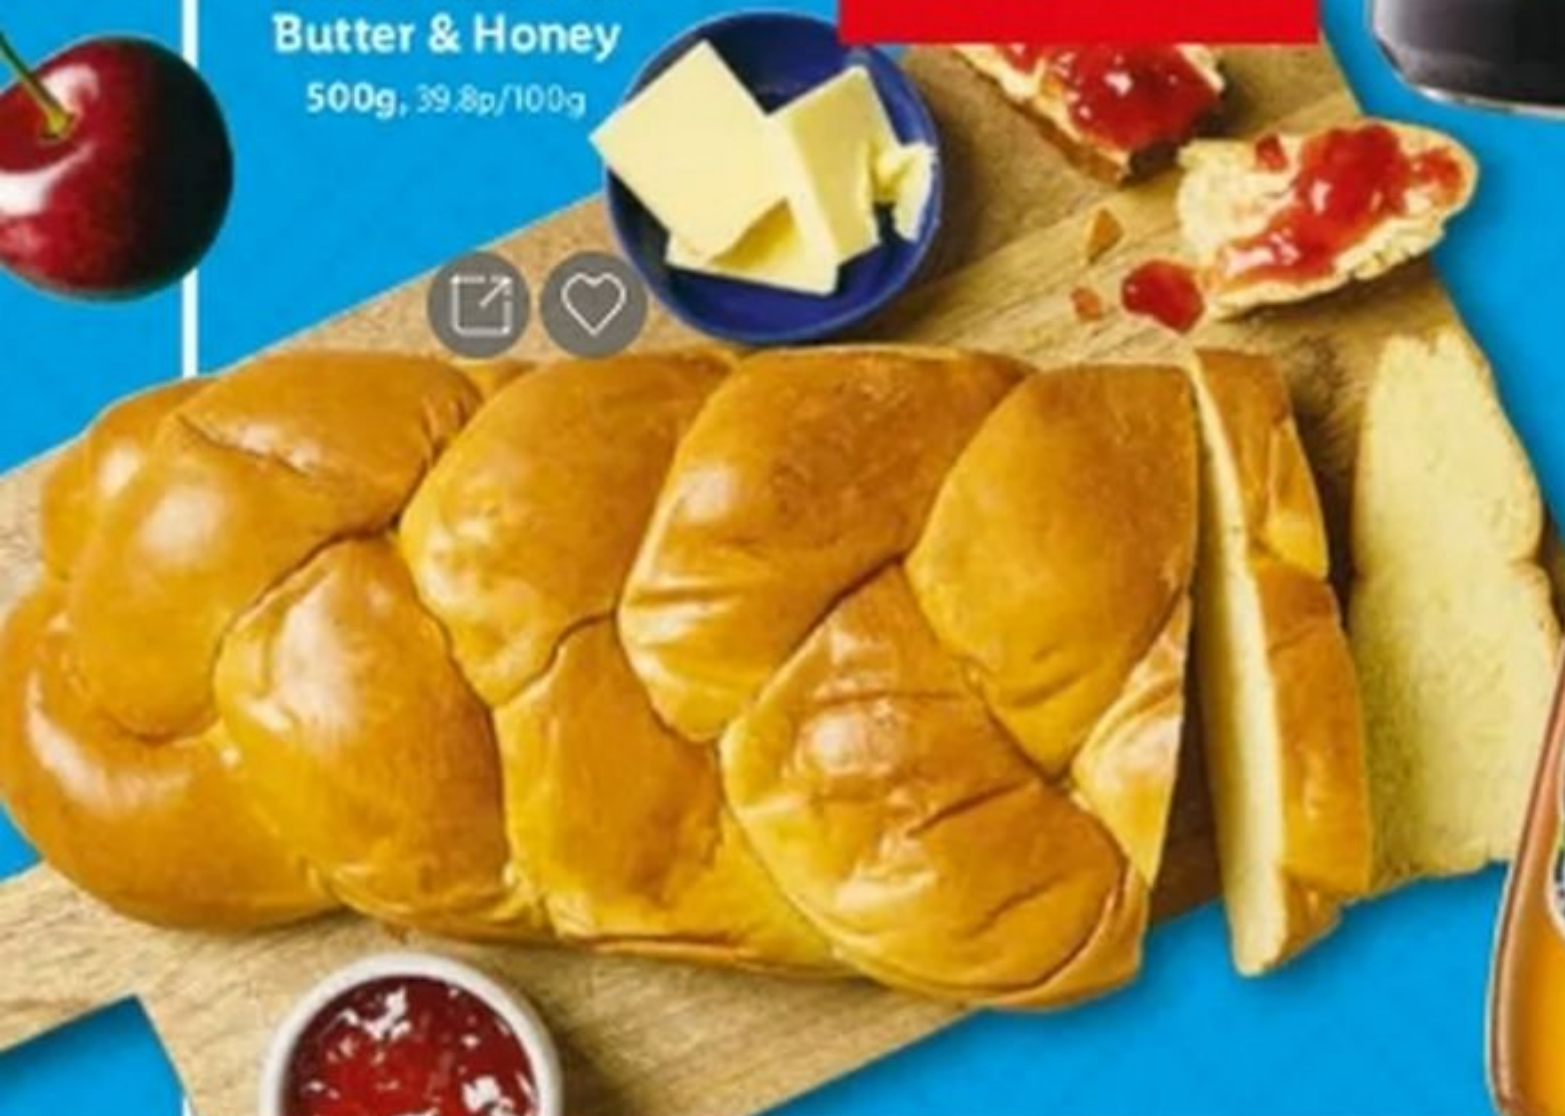

£1.99
Yeast Braid with
Butter & Honey
500g, 39.8p/100g