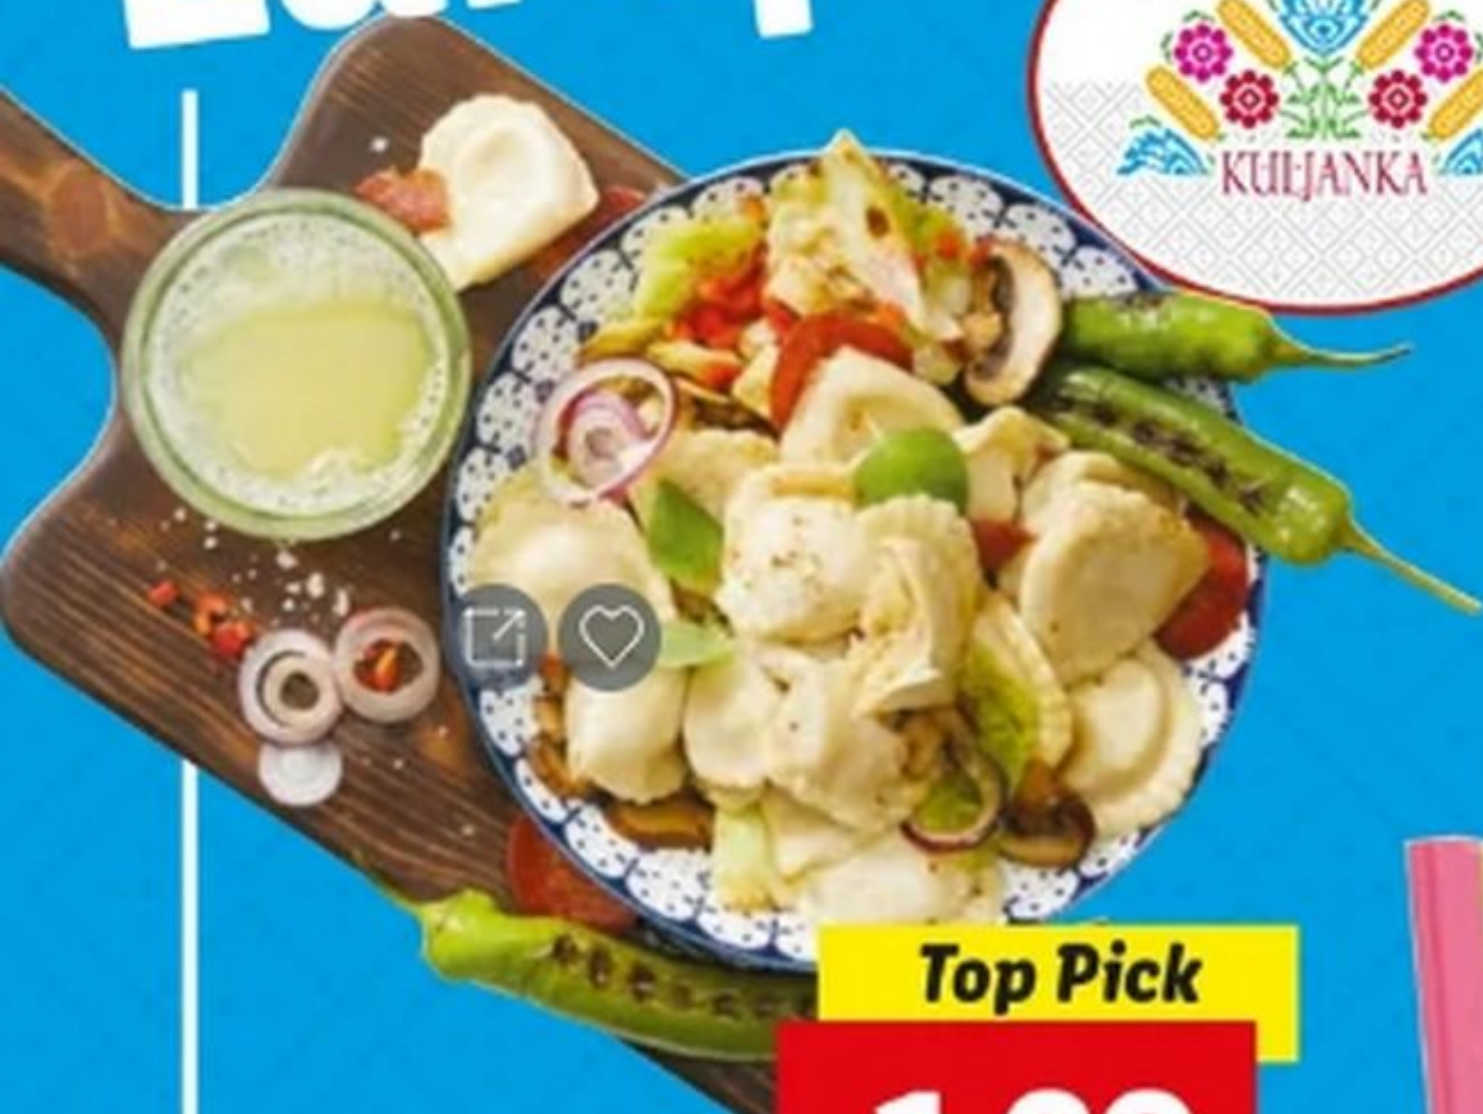

Top Pick

£1.29

**Dumplings with
Potatoes and Quark**

400g, £3.23/kg, chilled

VARENA
Curd Cheese Bars

40g, £1.23/100g, chilled
Choose from Nuts or Raspberry