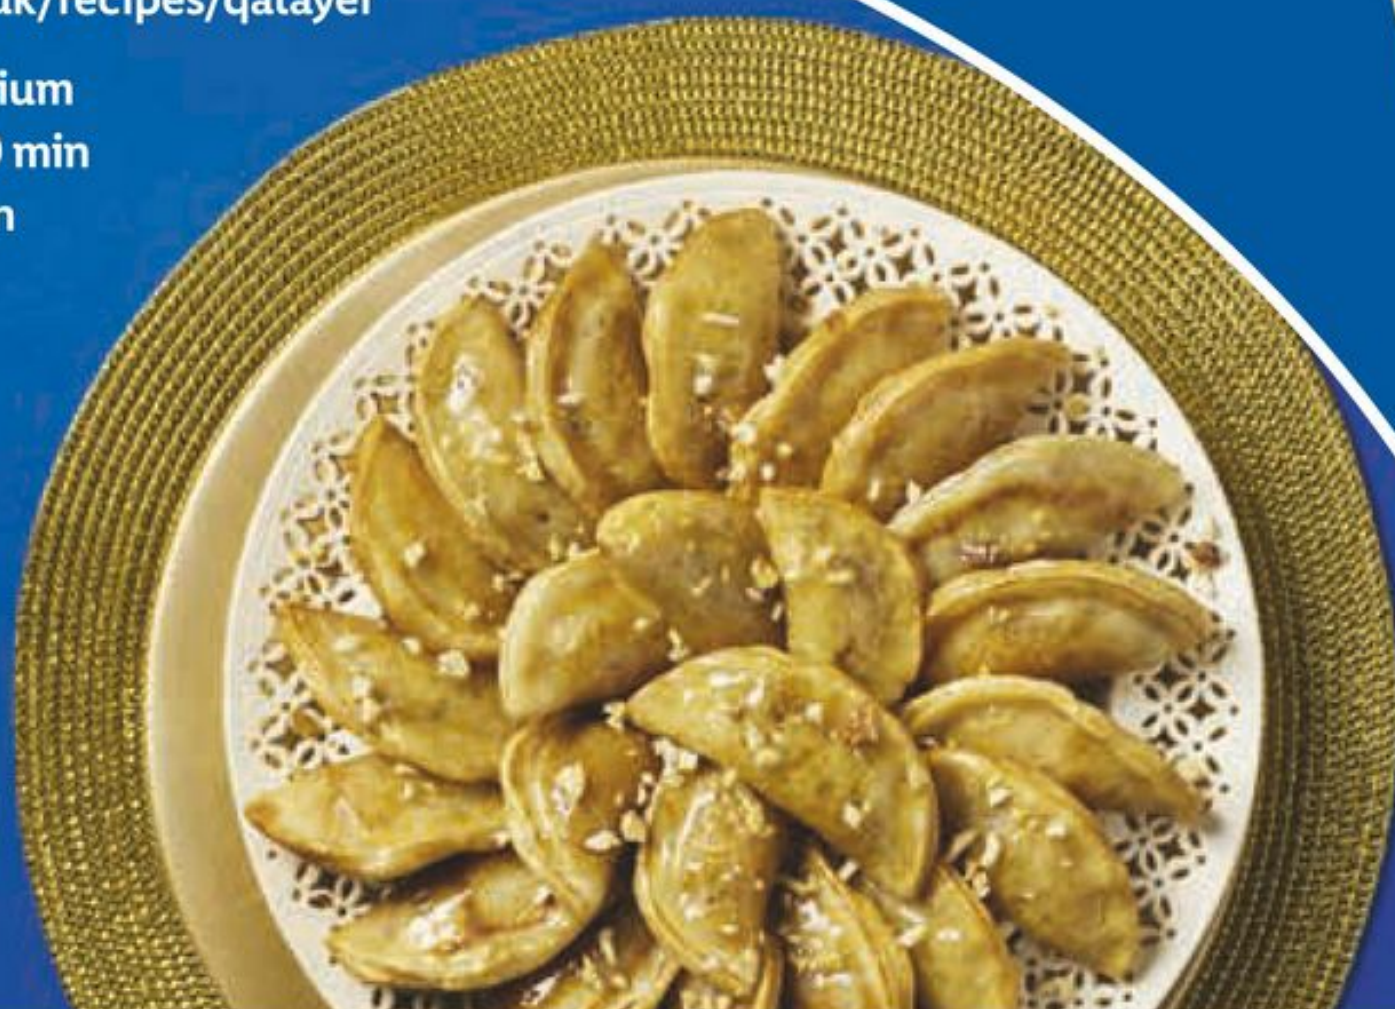

Sign up for the latest at lidl.co.uk/newsletter