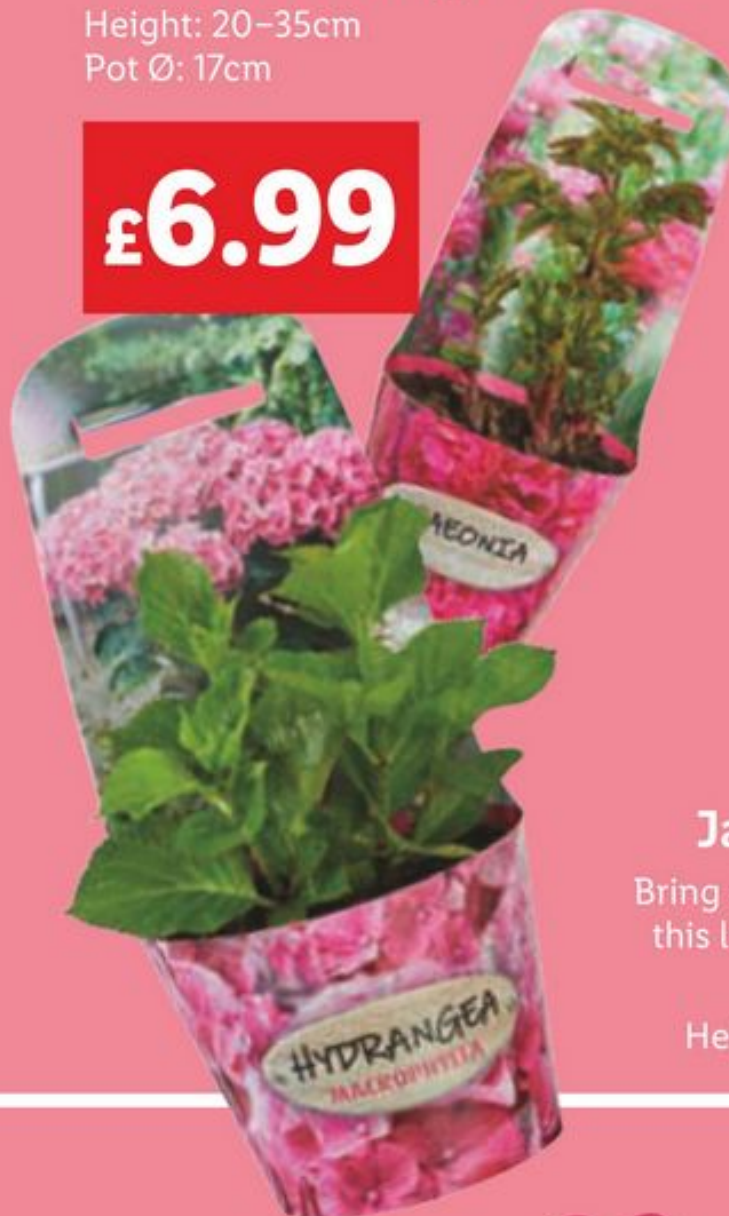

£8.99

**Mother's Day Anthurium & Azalea**

Brighten up Mother's day with these colourful gifting plants  
Height: 30-50cm Pot Ø: 14cm

On Sale Thu 20 Mar

£2.99

**Geranium Grandiflorum**

Versatile and adapts to any garden situation  
Height: 26cm Pot Ø: 12cm

On Sale Thu 20 Mar

£12.99

**Mother's Day Basket**

A stunning gift basket planted with a selection of flowering blooms  
Height: 38cm (including handle)

**Mixed Flowering Plants**

Height: 20-35cm  
Pot Ø: 17cm

£6.99

£11.99

**Jasmine Nightshade**

Bring spring to your garden with this low maintenance and sweetly scented climber  
Height: 77-87cm Pot Ø: 19cm

Limited Offers

From Sunday  
23 March

99p

SIMPLY FOR YOU  
**Mother's Day Card or Gift Bag**  
Choose from a range of cards and bags