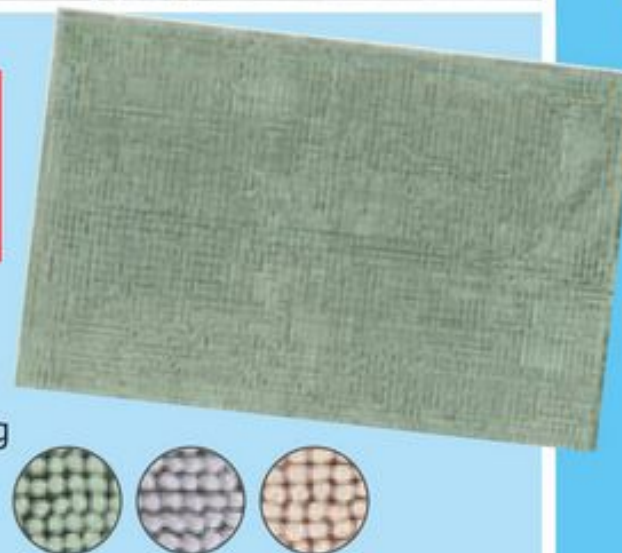

SILVERCREST
Multi-Groomer

Includes 6 comb attachments
Shaving time: 60 minutes (when fully charged)

£9.99

£4.99

LIVARNO HOME
Bath Mat
With non-slip backing
Size: 50 x 80cm