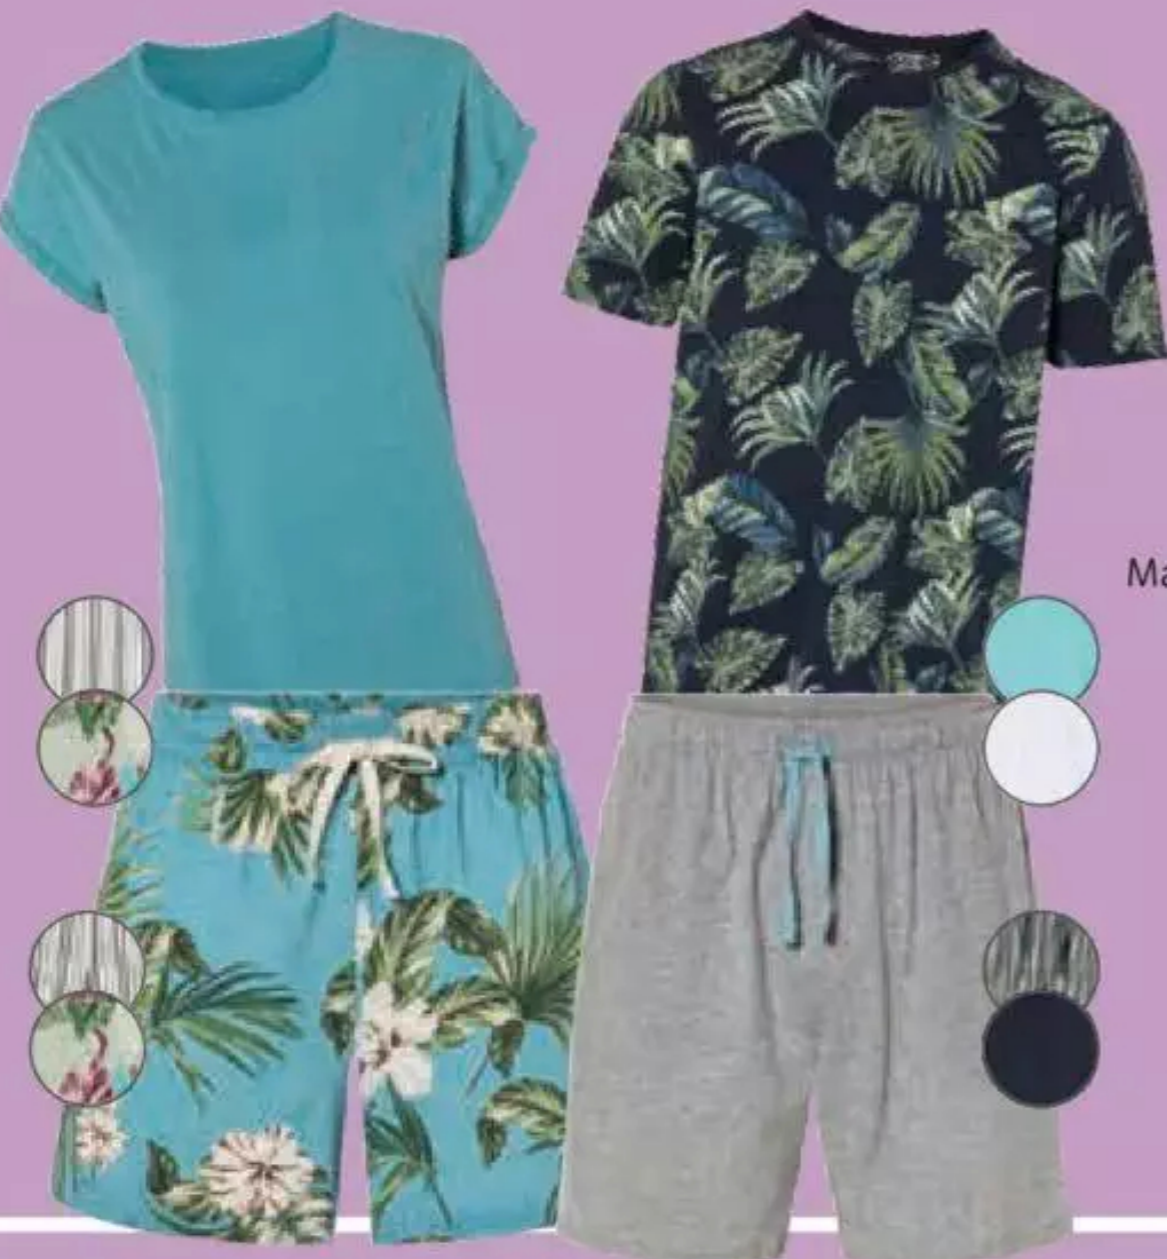

Relieves neck, shoulder and back muscles

Size: L42 x W18 x H10cm

**£4.99**

LIVARNO HOME  
**Leg or Support Pillow**

Anatomically shaped for optimal pressure relief – fully adapts to shape of legs

Supports the knee and ankle joints and relieves the calves

Removable cover with zip

**Leg Pillow Size:** 71 x 40cm

**Support Pillow Size:** 50 x 58cm

**£9.99**

ESMARA & LIVERGY

**Adults' Short Pyjama Set**

Made with cotton for comfort

Top with round neck

Shorts with elasticated waistband

Ladies' Sizes: S-XL

Men's Sizes: M-XXL

**£4.99**