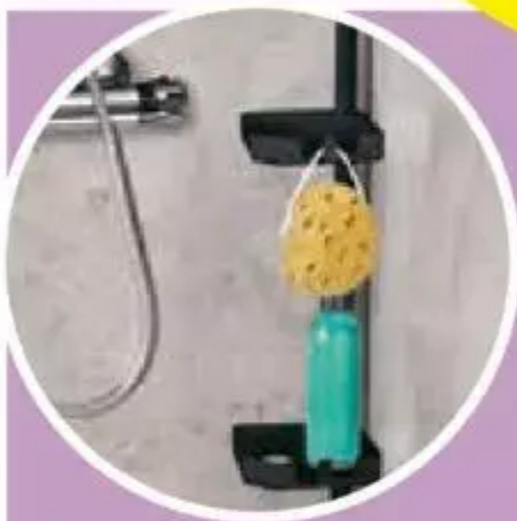

LIVARNO HOME  
**XXL Shower Riser Set with Anti-Drip System**

Choose from:  
**Chrome**  
Size: fixed shower head: Ø30cm, hand-held shower: Ø10cm; slide bar: 97cm  
**Black**  
Size: fixed shower head: 32 x 20cm, hand-held shower: Ø10cm; slide bar: 97cm

**Top Pick**

**£34.99**

**WENKO**

**Telescopic Shower Corner Shelf XXL**

Shelf height adjustable from 125-300cm  
4 shelves  
Easy and quick installation - no tools required

**£12.99**

**£7.99**

**Large Toothbrush Caddy**