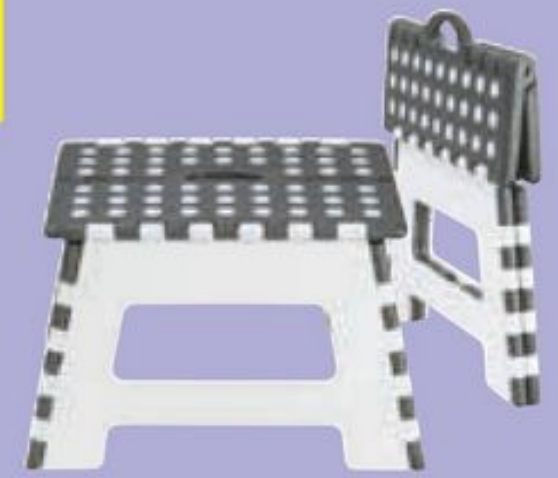

£5.99

Beldray Carpet Sweeper

Strong bristles effectively dislodge and pick up dirt
Auxiliary brushes pick up fine dust and particles
Easy manoeuvrability - can be laid flat to clean hard-to-reach areas
Easy glide wheels

£14.99

From Sun 24/08

4 pack

W5

Livarno Home Storage Basket Set

2 small and 2 large baskets
Size: small L20 x W14 x H9.5cm / large L28 x W20 x H13cm
Capacity: small 2L / large 5L

£4.99

LIVARNO home

Folding Step Stool

With non-slip surface and rubber feet for stability
Folds up to save space
Size:
Open W35 x H22 x D28.5cm
Closed W35 x H35 x D4.1cm

£3.49

PHILIPS Steam Iron

Model: DST1030/20
Easy temperature adjustment
Calc-Clean function extends the life of the iron
Power consumption: 2000W