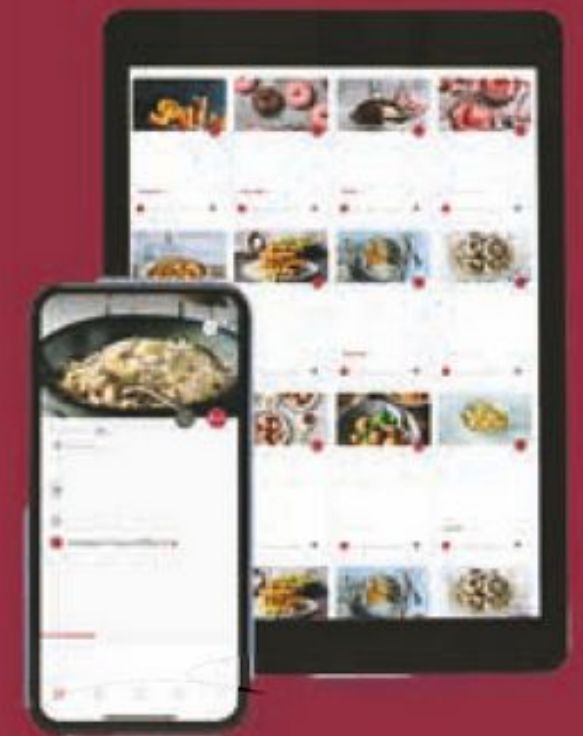

Weigh

Stir & Knead

Smart Cook

Purée

Sous Vide

Smart technology. Oui, chef!

With over 600 preloaded recipes, voice control via Google Assistant*, and easy step-by-step instructions, you'll whisk, whip, and wow your way to precisely cooked, perfectly timed, and totally delicious meals.

over
600
recipes

A recipe for saving.

What's more, combining all these functions in one clever machine saves you space. Plus, at just a fraction of the cost of the "big names", you get all the performance without the high-end price tag. Bon appétit.