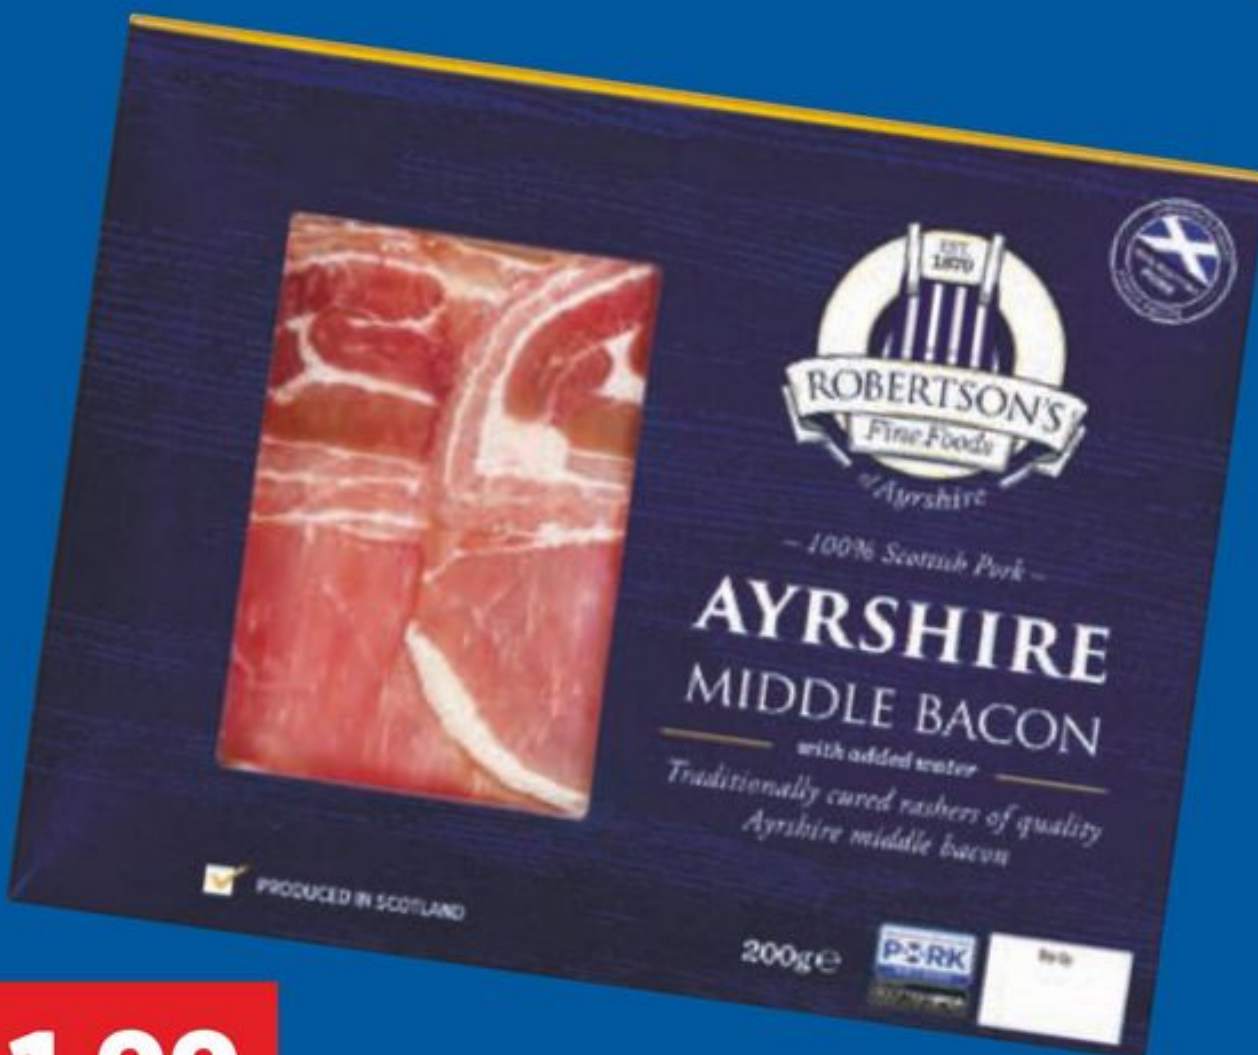

400g, £6.23/kg, chilled

Top Pick

£2.49

MALCOLM ALLAN
Steak Lorne

720g, £5.54/kg, chilled

£3.99

ROBERTSON'S FINE FOODS
Ayrshire Middle Bacon