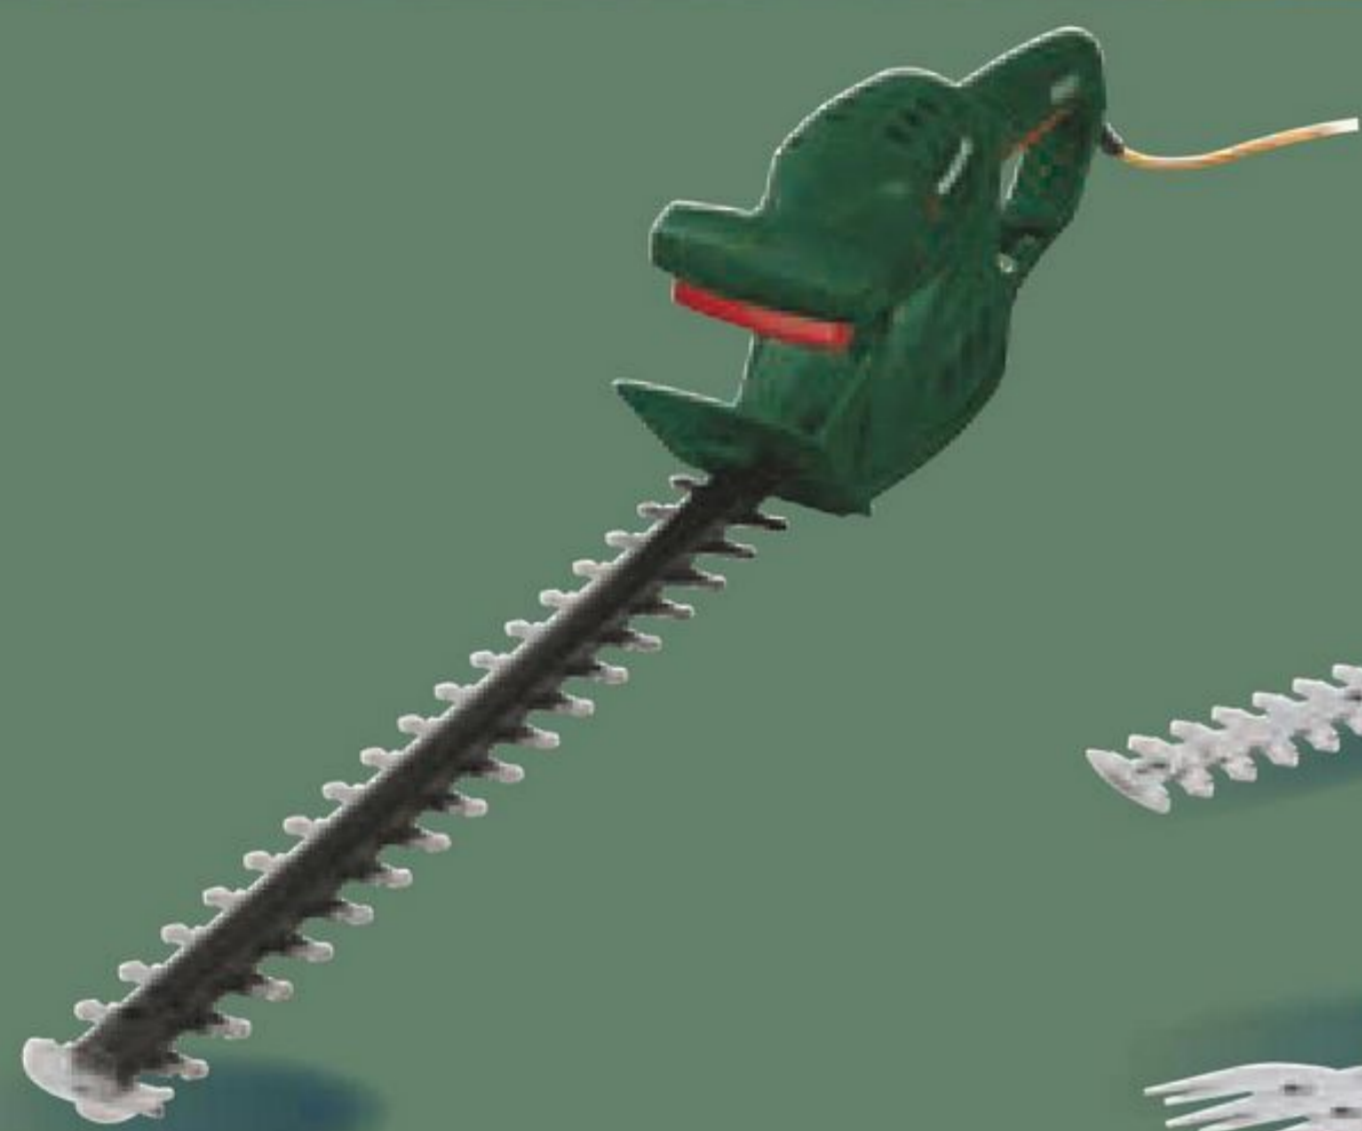

Powerful 550W motor
Twin line system with fully automatic adjustment and filament line spools that can be changed without tools
Extendable handle adjustable by up to 29cm
Adjustable 6-position cutting head for easy trimming
Cutting diameter: 30cm

£27.99

**PARKSIDE®
Electric Hedge Trimmer**

Powerful 450W electric motor with metal gears
2-hand circuit breaker and electrical brake system
Cutting length: 46cm
Max. branch diameter: 12mm

£24.99

**PARKSIDE®
Cordless Combi-Shear**