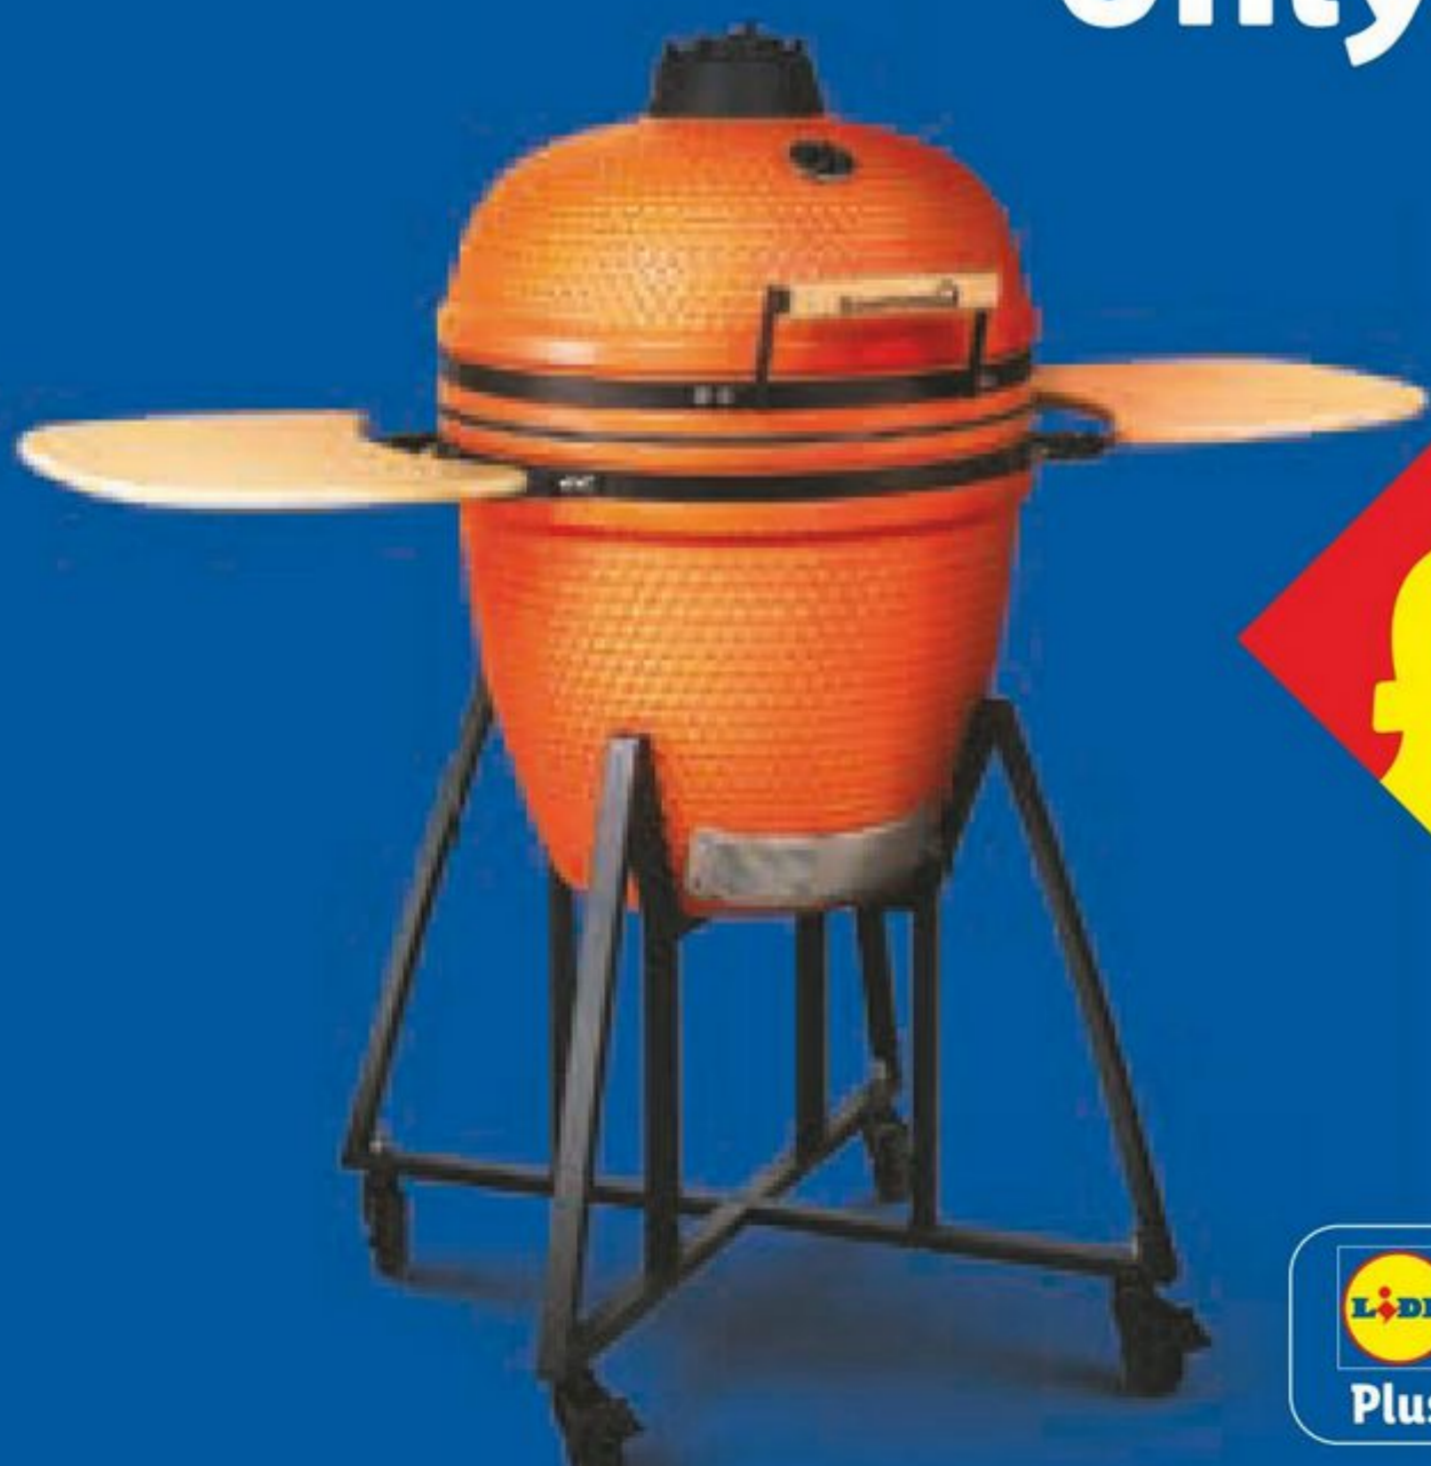

**Click Reserve Collect
only on Lidl Plus**

**Save over
£250**
on our Ceramic
Kamado BBQ