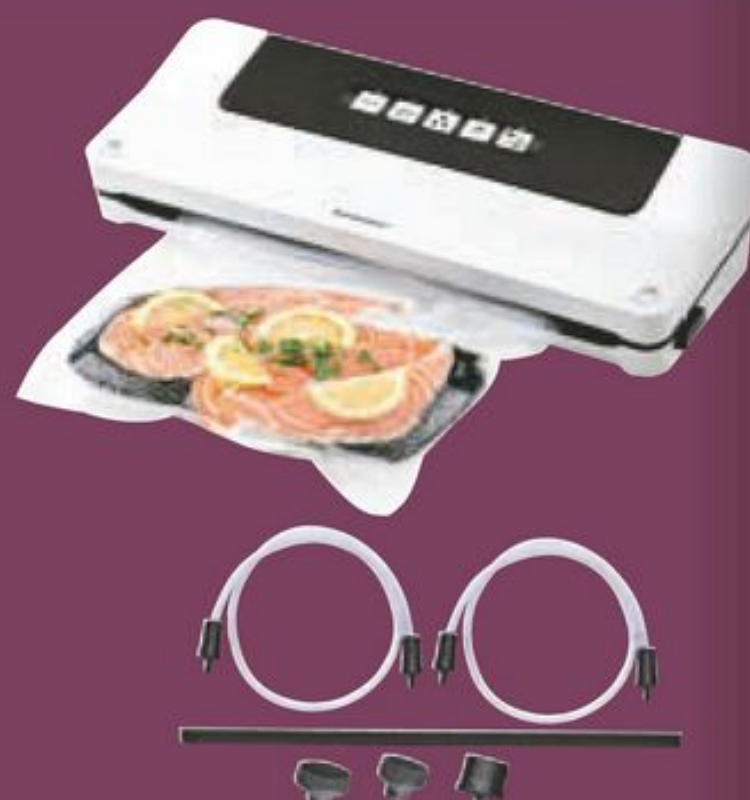

Power consumption: 3000W

Size: L35.9 x W34.35 x H23.8cm

TOP PICK

£49.99

Joseph Joseph®

Kitchen Accessories

Choose from:

Compact Spiralizer

Duo Lockable Tongs

Pizza Wheel

£6.99

Silvercrest Kitchen Tools Vacuum Sealer

For airtight and watertight food storage which preserves flavour
Vacuums and seals in one step
For standard vacuum sealer rolls up to 30cm wide
Wet function for moist foods
Soft function for delicate foods