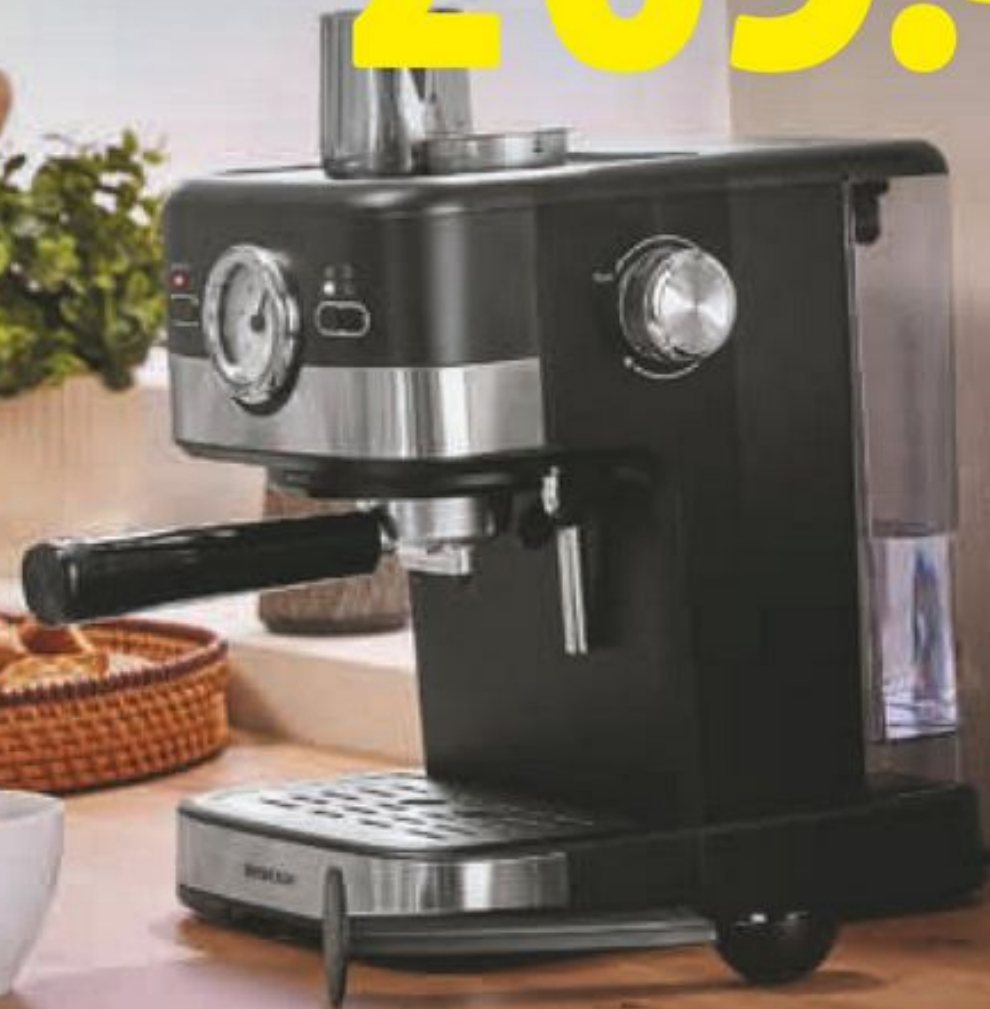

£1.19

Prices to pour over

SILVERCREST®

TOP PICK

£69.99

Silvercrest Kitchen Tools Espresso Machine

With portafilter system
2 filter inserts for 1 or 2 shots
Powerful 15-bar pump pressure for the perfect crema and flavour
2-in-1 swivelling high pressure steam nozzle: hot water outlet and milk frothing nozzle
Includes 2-in-1 coffee scoop with tamper
Power consumption: 1100W