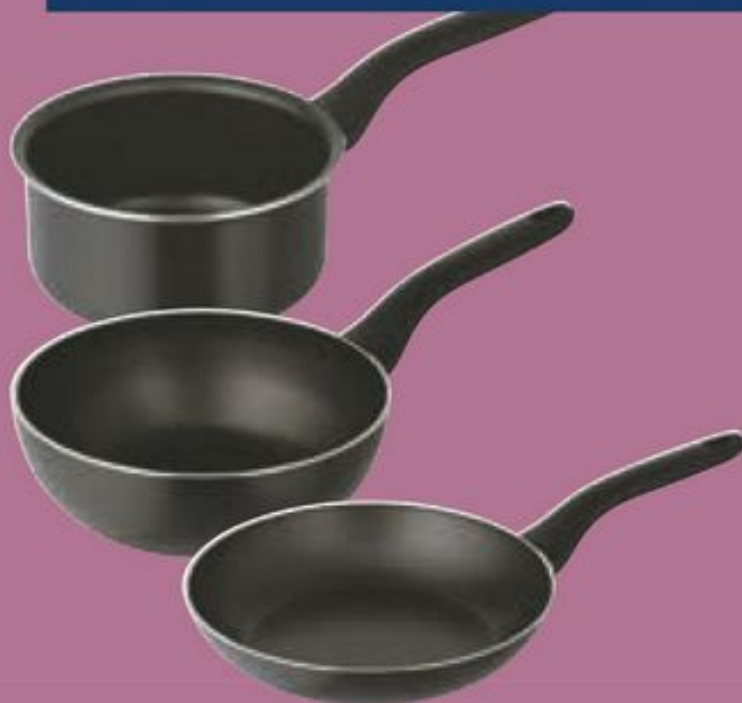

£49.99

morphy richards

From Thur 23/10

**Silvercrest
Mini Aluminium Wok,
Saucepan or Frying Pan**

Choose from:
Wok
Saucepan
Frying Pan

£3.49

**Silvercrest
Stoneware Oven Dish**

Choose from:
Stoneware Oven Dish
- 2 piece set
Capacity: small: 0.55L;
medium: 1.5L
Stoneware Oven Dish
Capacity: 2.1L