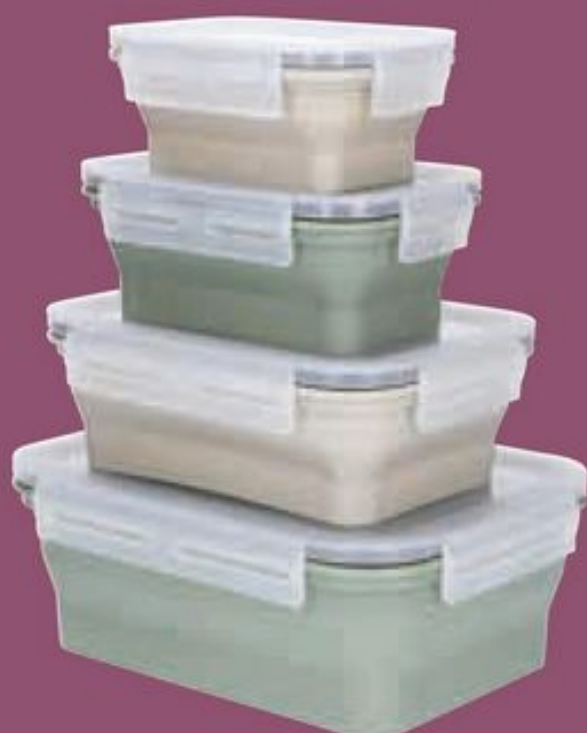

£17.99

Silvercrest Collapsible Food Containers or Lunchbox

Choose from:

Rectangular Food Storage Containers - 4 pieces

Square Food Storage Containers - 4 pieces

Collapsible Lunchbox

Includes fork and spoon - store in the lid