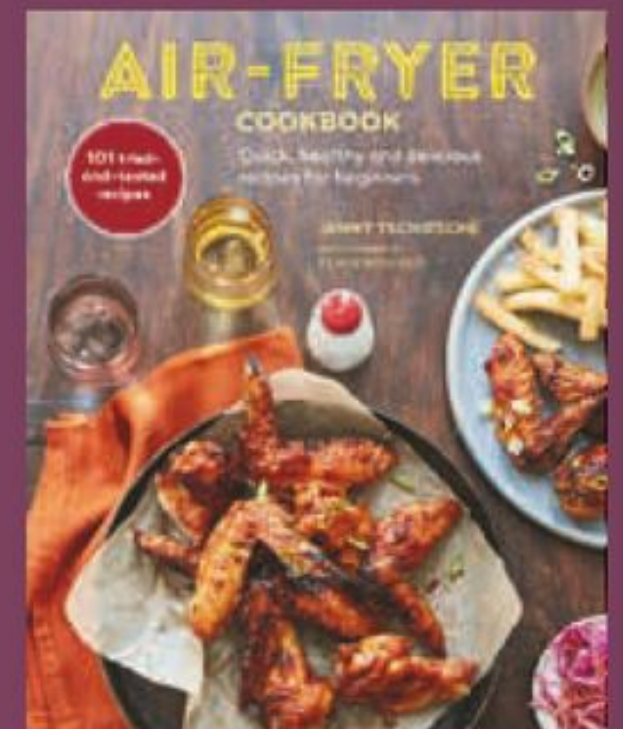

Air-Fryer Cookbook

The Air-Fryer Cookbook has
101 delicious, tried-and-tested
recipes to help you get the most
out of your air fryer

£5.99