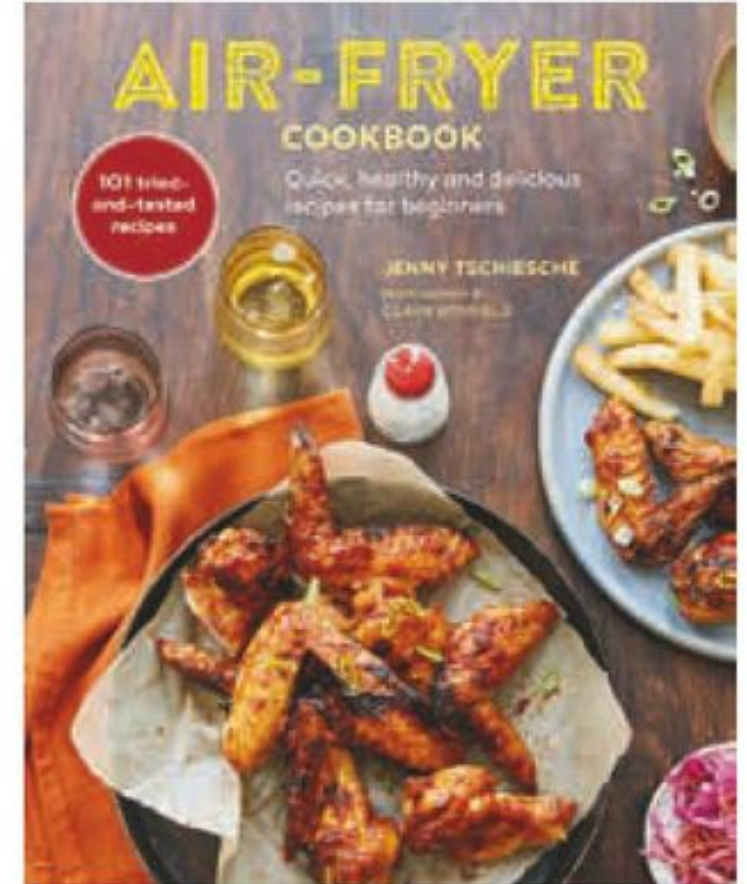

£5.99

Silicone Air Fryer Inserts

The special design distributes heat more evenly around the food, preventing it from burning

Compatible with Ninja Food AF300UK, Vortex, Salter Dual Air Fryer

Suitable for air fryer, oven and microwave

Size: 20 x 12.7 x 9.5cm

Dishwasher safe

£4.99

Great Combo

VonShef®

**2
piece
set**