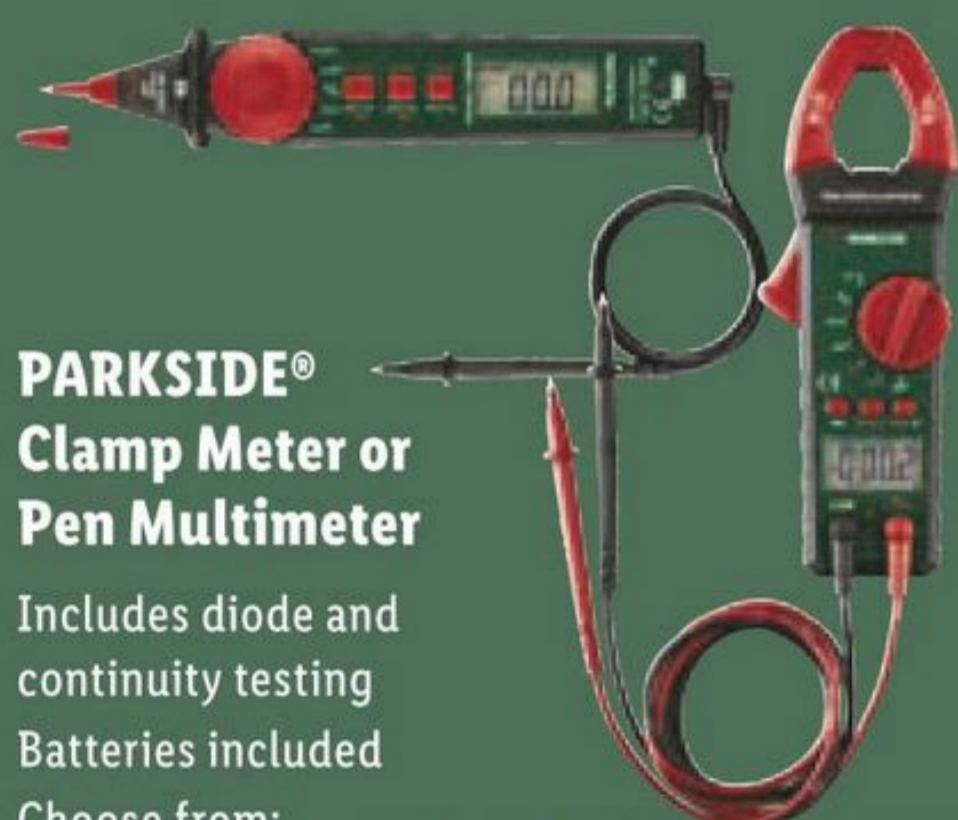

£39.99

Wickes		Lidl	
1050W	Power Consumption	1050W	
0-5000bpm	Impact Rate	0-5300bpm	
0-1050rpm	Rotation Speed	0-1100rpm	
3.5J	Impact	3J	
3x drill bits	Bits Included	3x drill bits, 2x chisel bits	

**on this /// PARKSIDE®
SDS-Plus Hammer Drill**

See full T&Cs on backpage*

PARKSIDE®

PARKSIDE® Men's Work Dungarees

With practical pockets for tools, mobile phone and more
Waist sizes: 32-42

£12.99

PARKSIDE® Clamp Meter or Pen Multimeter

Includes diode and continuity testing
Batteries included
Choose from:
Clamp Meter
or Pen
Multimeter