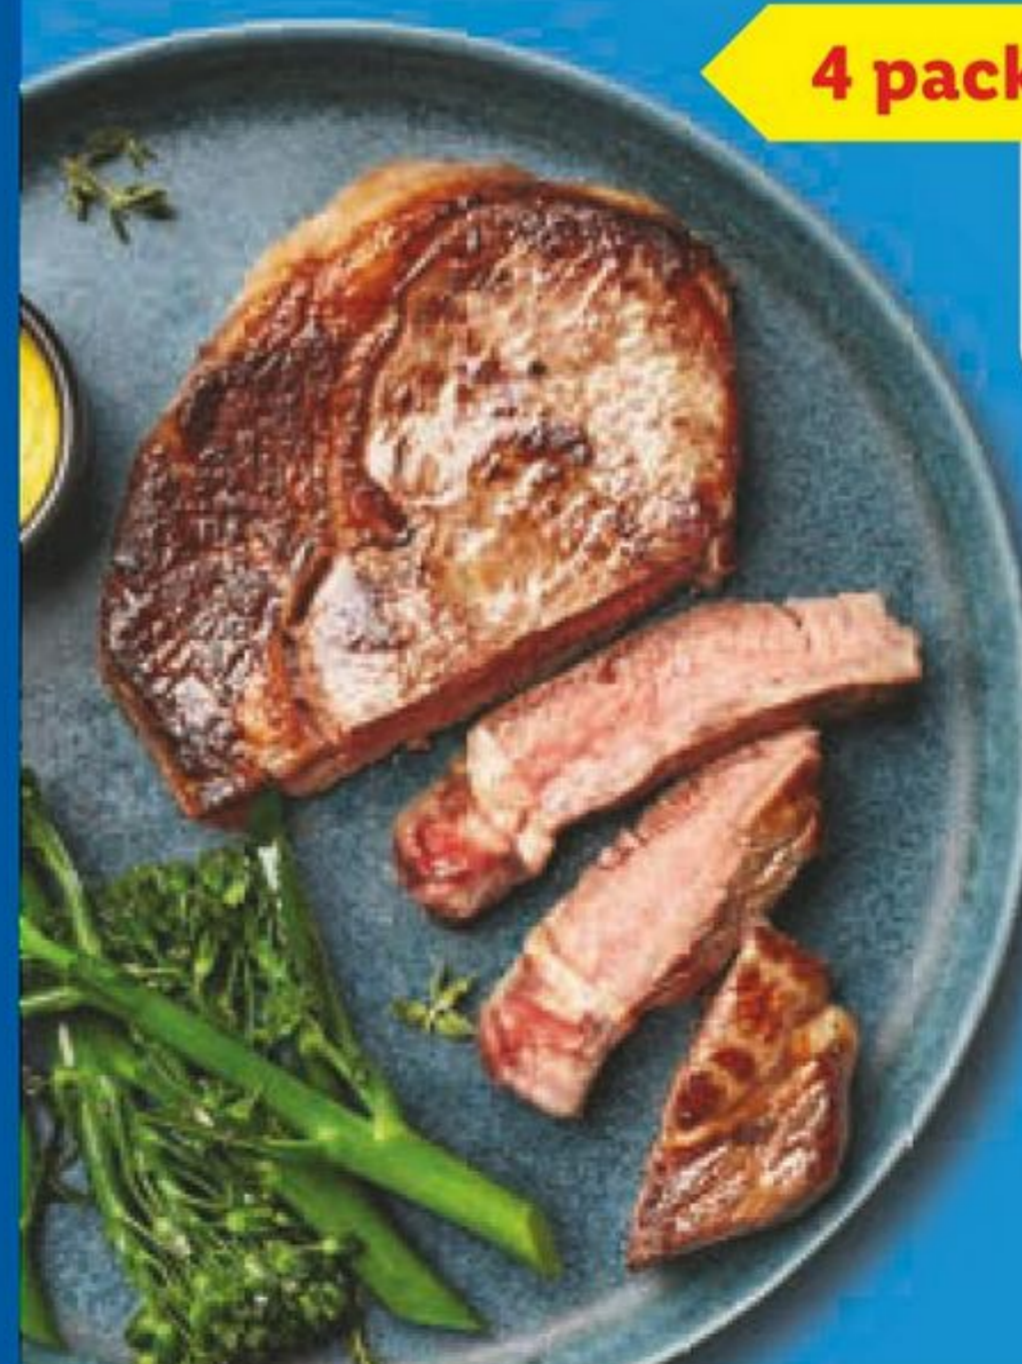

From Thu 26/02

Meat Offers

This week's meat, fish and poultry offers

2 pack

2 British Beef Sirloin Steaks with Garlic & Herb Butter
454g, £28.61/kg

TOP PICK

£12.99

1.2-1.5kg

XXL British Pork Belly Joint
1.2-1.5kg, £6.49/kg

£6.49/kg

Serves 2

Pulled Lemon Chicken
400g, £9.48/kg

£3.79

2 pack

XXL Bumper Pack Smoked Bacon
950g, £3.99/kg

£3.79

4 pack

XXL 4 British Beef Ribeye Steaks
800g, £27.49/kg

£21.99

600g

Minted Lamb Rump Steaks
600g, £16.65/kg

£9.99