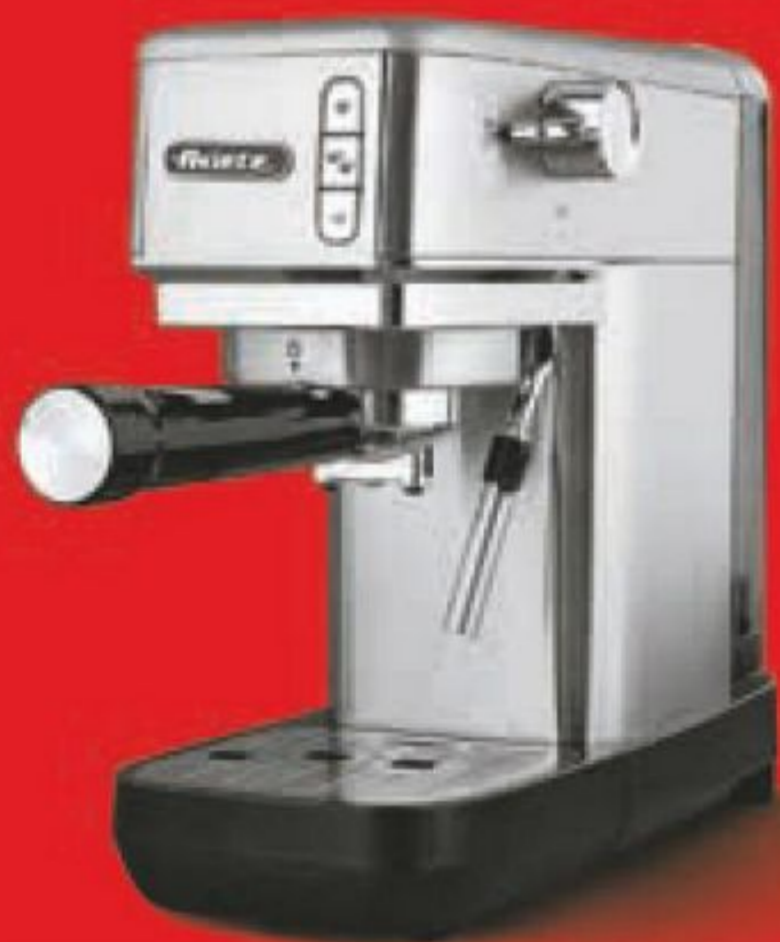

Mega deal

Robert Dyas

£129.99

Robert Dyas

15-bar

1.1L

1300W

Pump Pressure

Water Tank

Power Consumption

Lidl

19-bar

1L

1350W