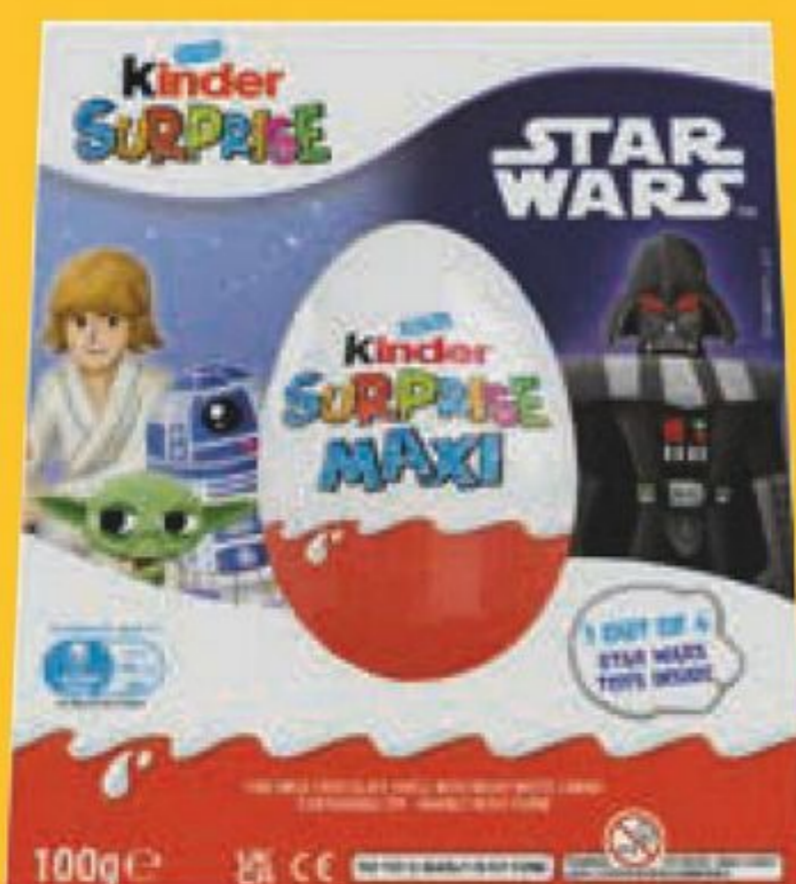

[1] Celebrations Large Egg, 189g, regular price £20.90/kg, Lidl Plus price £12.12/kg. [2] Galaxy Minstrels Large Egg, 162g, regular price £24.38/kg, Lidl Plus price £14.14/kg. [3] Cadbury Twirl Large Egg, 171g, regular price £23.10/kg, Lidl Plus price £13.39/kg. [4] Maltasers Teasers Large Egg, 155g, regular price £25.48/kg, Lidl Plus price £14.77/kg. [5] Kit Kat Chunky Large Egg, 190g, regular price £20.79/kg, Lidl Plus price £12.05/kg.

**Kinder
Surprise Egg**
100g, £49.90/kg

£4.99