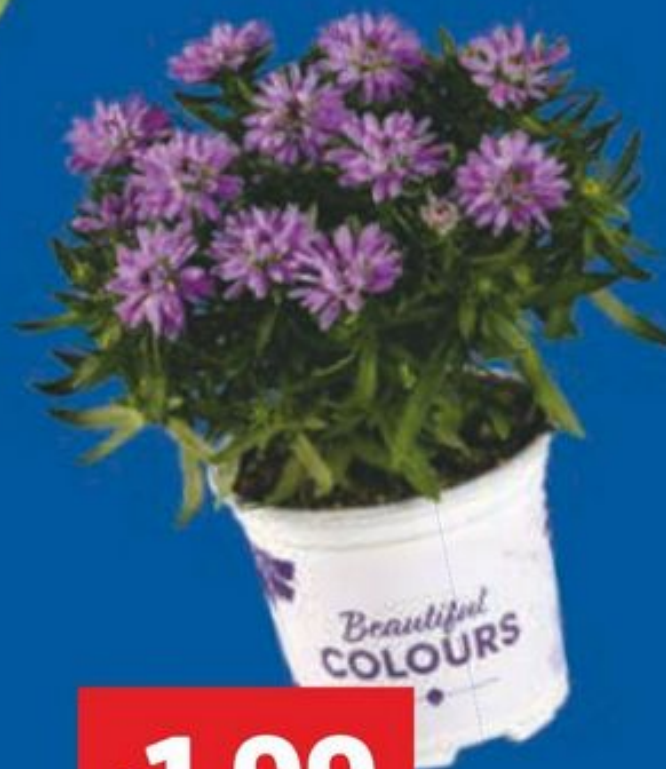

## Twin Stem Orchid

Add a touch of elegance to your home

Height: 60cm; Pot Ø: 12cm

Indoor

On Sale Thu 29 Sept

**Top Pick**

**£9.99**

## Monstera in Woven Basket

Beautiful green houseplant in woven basket

Perfect for adding interest to any indoor living space

Height: 55–60cm; Pot Ø: 17cm

**£1.99**

On Sale Thu 26 Sept

## Aster

This vibrant autumnal plant will be perfect for adding a splash of colour to your outdoor space

Height: 23cm; Pot Ø: 10.5cm

**£1.49**

On Sale Thu 26 Sept