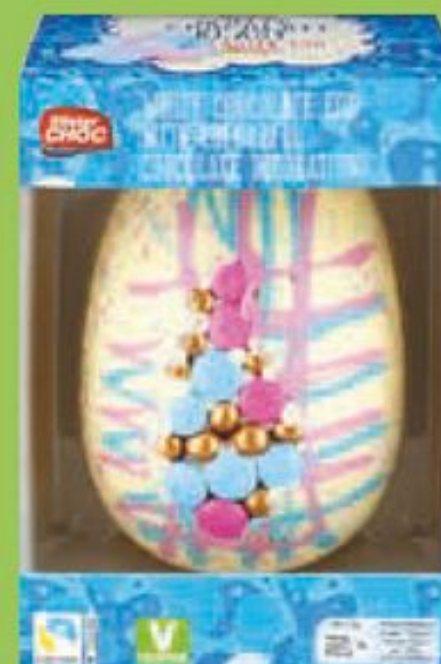

£1.59

FAVORINA

Milk Chocolate Eggs
filled with Milk Cream,
Strawberry Flavour
& Orange Flavour

180g, £1.11/100g

£1.99

FAVORINA

Milk Chocolate
Crisp Balls

200g, 99.5p/100g

Choose from Milk Cream
or Hazelnut

£1.99

MISTER CHOC
Children's Easter Egg

200g, £2/100g

Choose from
White Chocolate
with Colourful
Chocolate Decorations
or Milk Chocolate
with Fudge Pieces

£3.99

It's...
Flavour of the Week