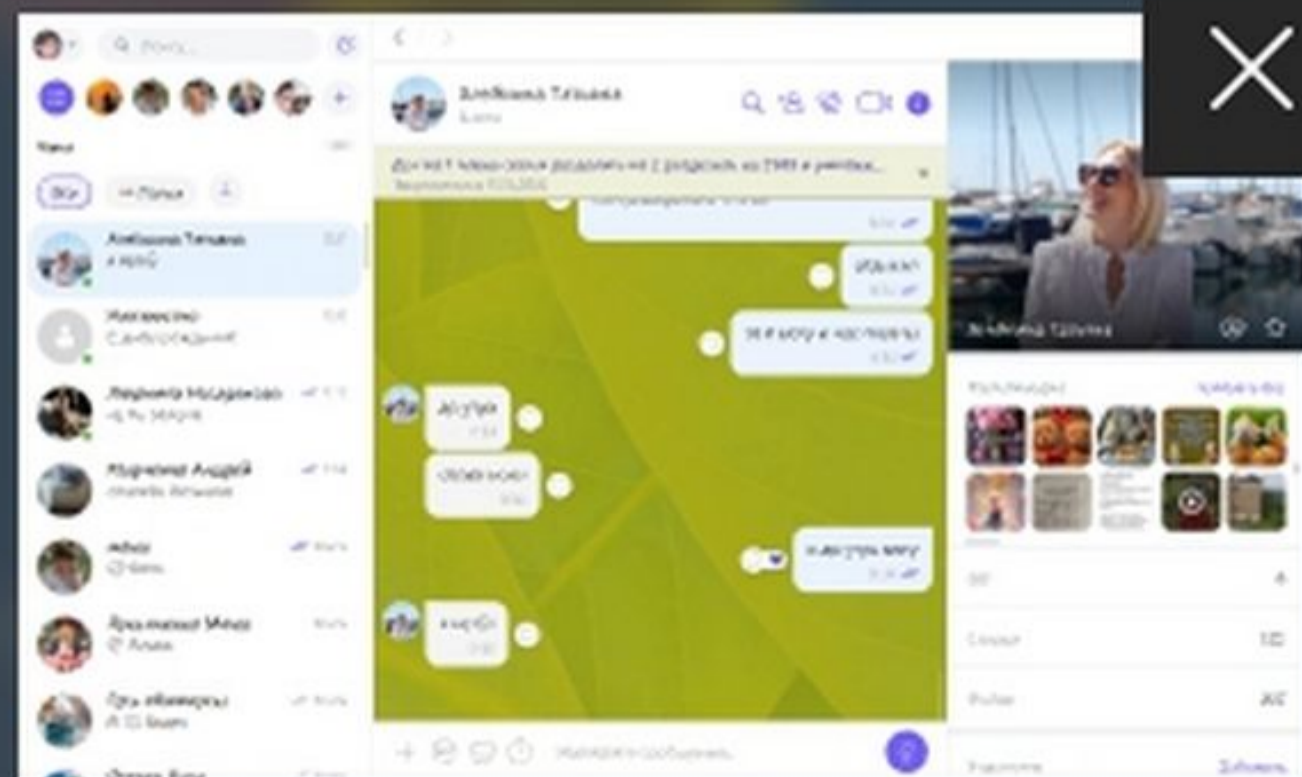

Hosta

perfect for adding foliage
to borders or containers
Height: 32-35cm; Pot Ø: 17cm

Retail
Industry
awards
2023

FRESH
FLOWER
SUPERMARKET
OF THE YEAR
SHORTLISTED

Discover more online at lidl.co.uk/flowers