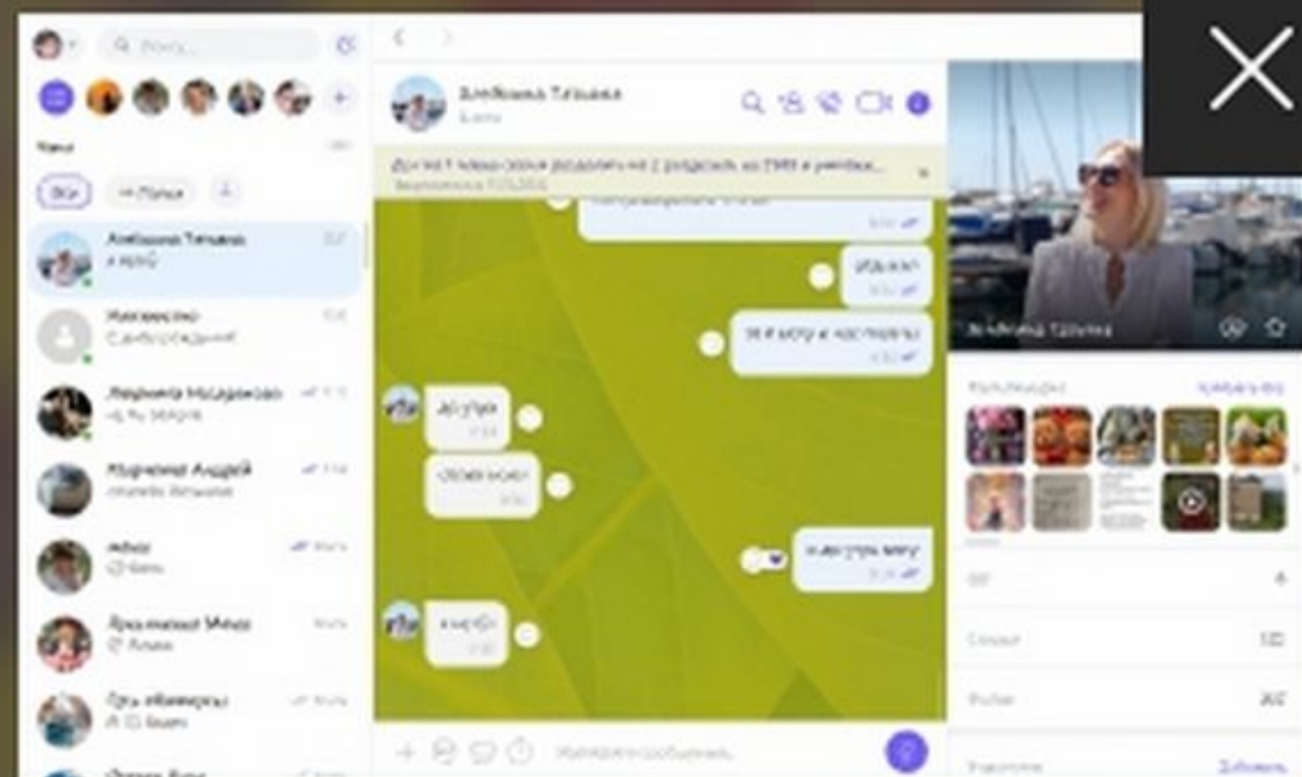

Limited Offers

In store
now

Ready-mixed
and
Sparkling

£3.99

Sparkling Sangria

75cl, 5.5% vol., £3.99/75cl

£1.29

Juice

330ml, 39.1p/100ml,
chilled

Choose from Orange
& Pomegranate or
Figs & Red Fruits

Rakuten Viber

Clementine Juice

750ml, 23.9p/100ml, chilled

£1.79

See more online at

[lidl.co.uk/flavouroftheweek](https://www.lidl.co.uk/flavouroftheweek)