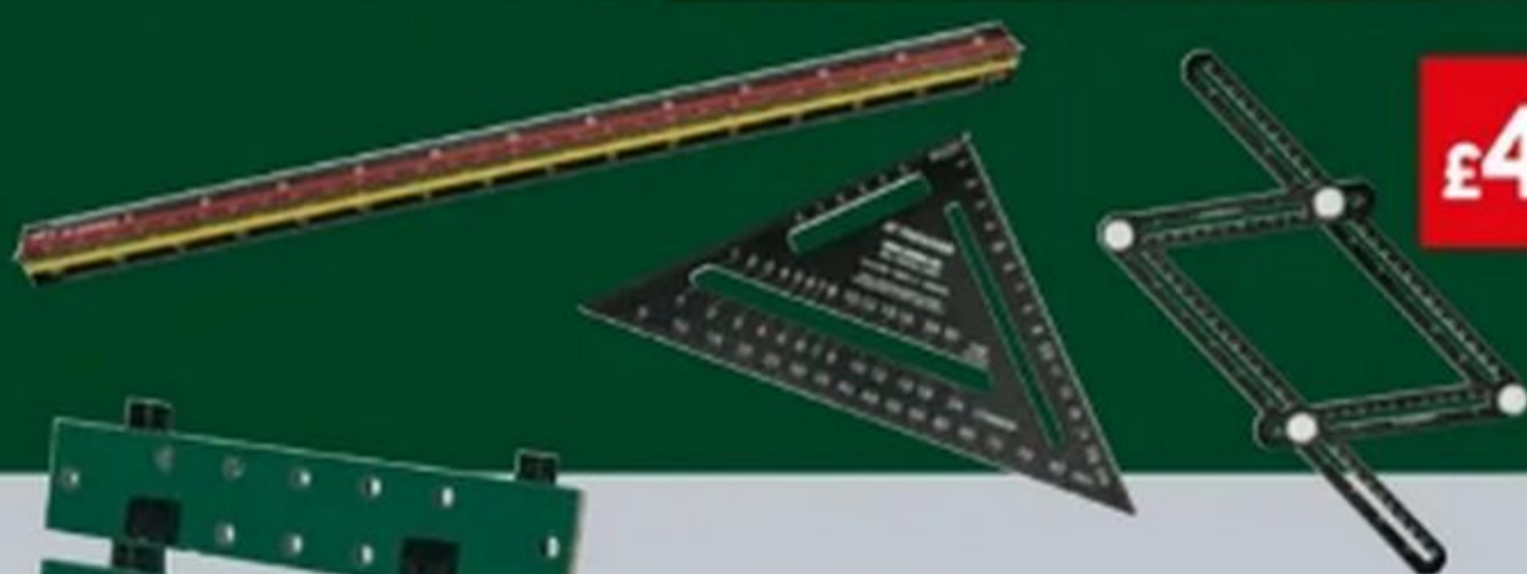

PARKSIDE®
Electric Planer

High-quality carbide blade
3 grooves of varying depths
Guiding handle with cutting
depth setting
Planing width: 82mm
Power consumption: 750W
No-load rotation
speed: 16500rpm

Top Pick

£29.99

£4.99

PARKSIDE®
Measuring Tool Assortment

Choose from:
Angle Measurer
Architect Triangular Scale
Quick Square