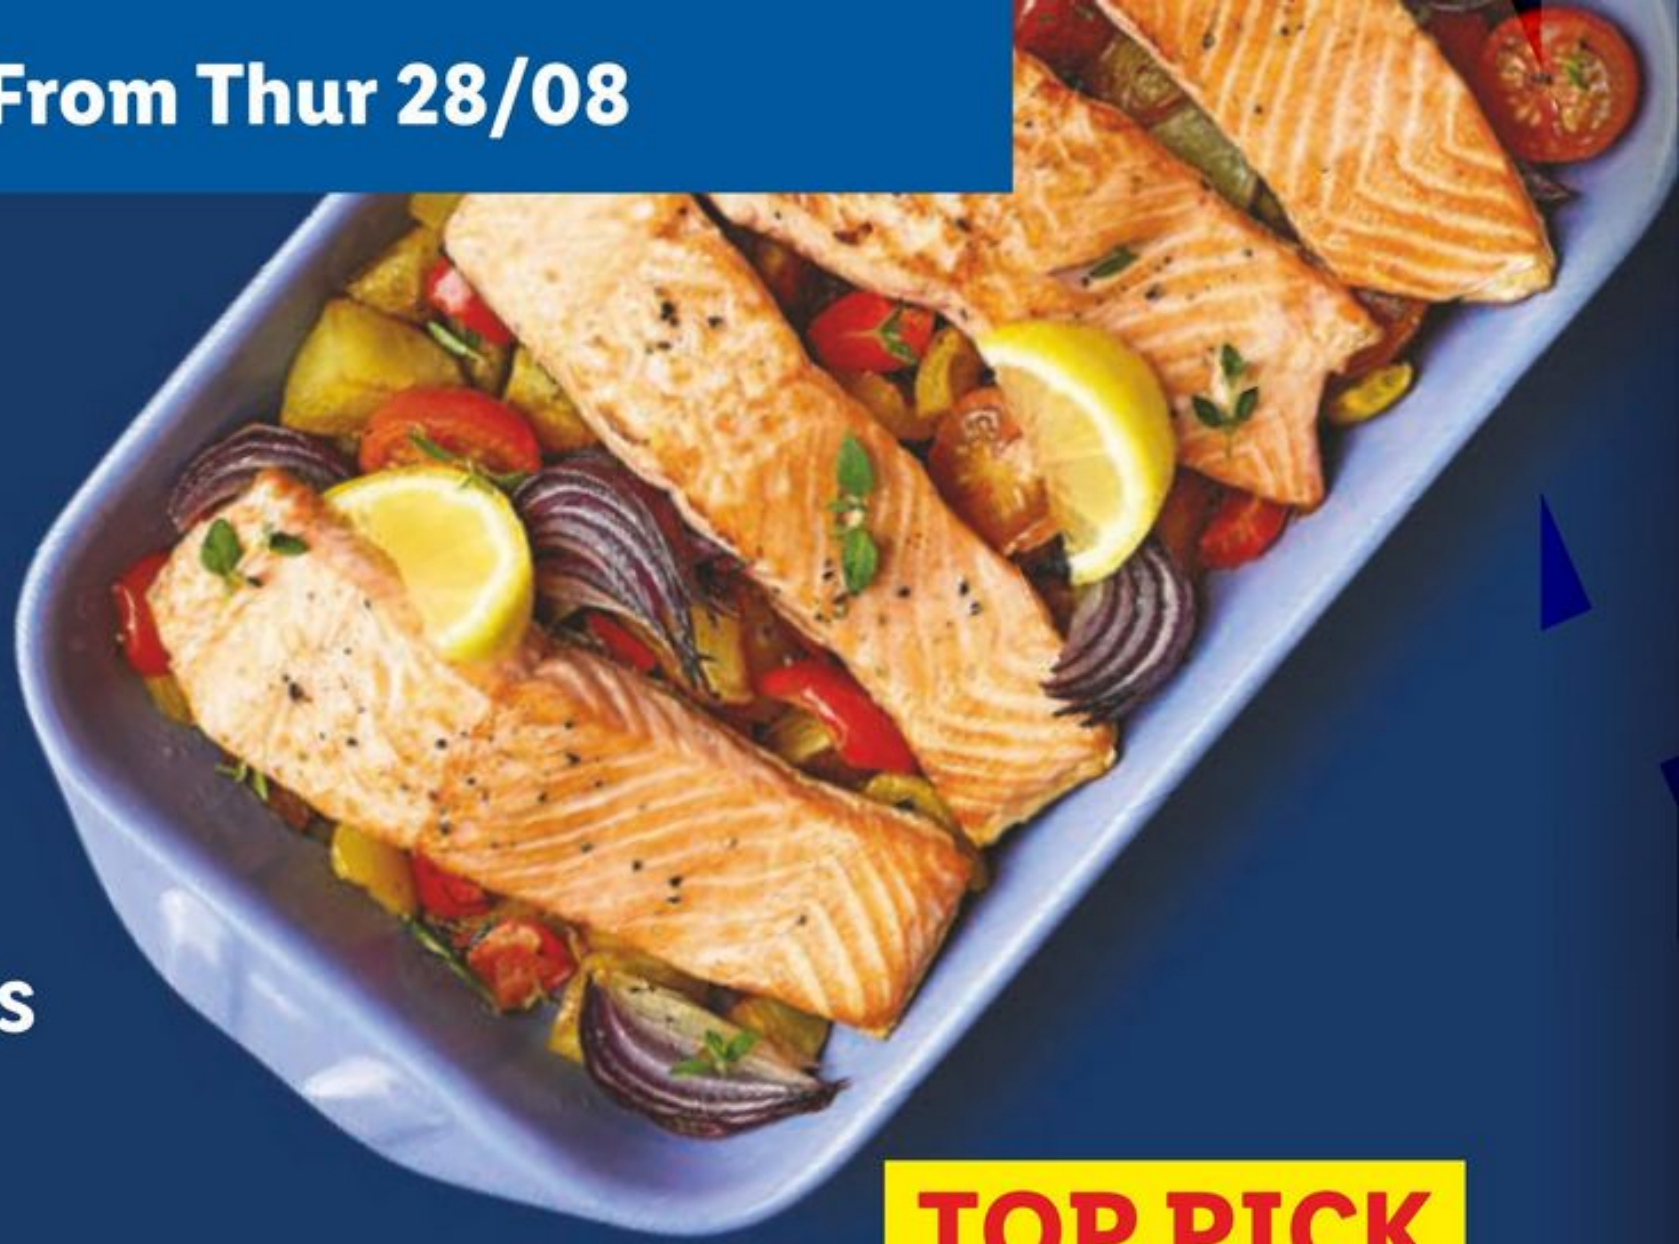

From Thur 28/08

Meat Offers

This week's meat, fish and poultry offers

4 pack

4 Scottish Salmon Fillets
480g, £15.60/kg

TOP PICK

× £7.49