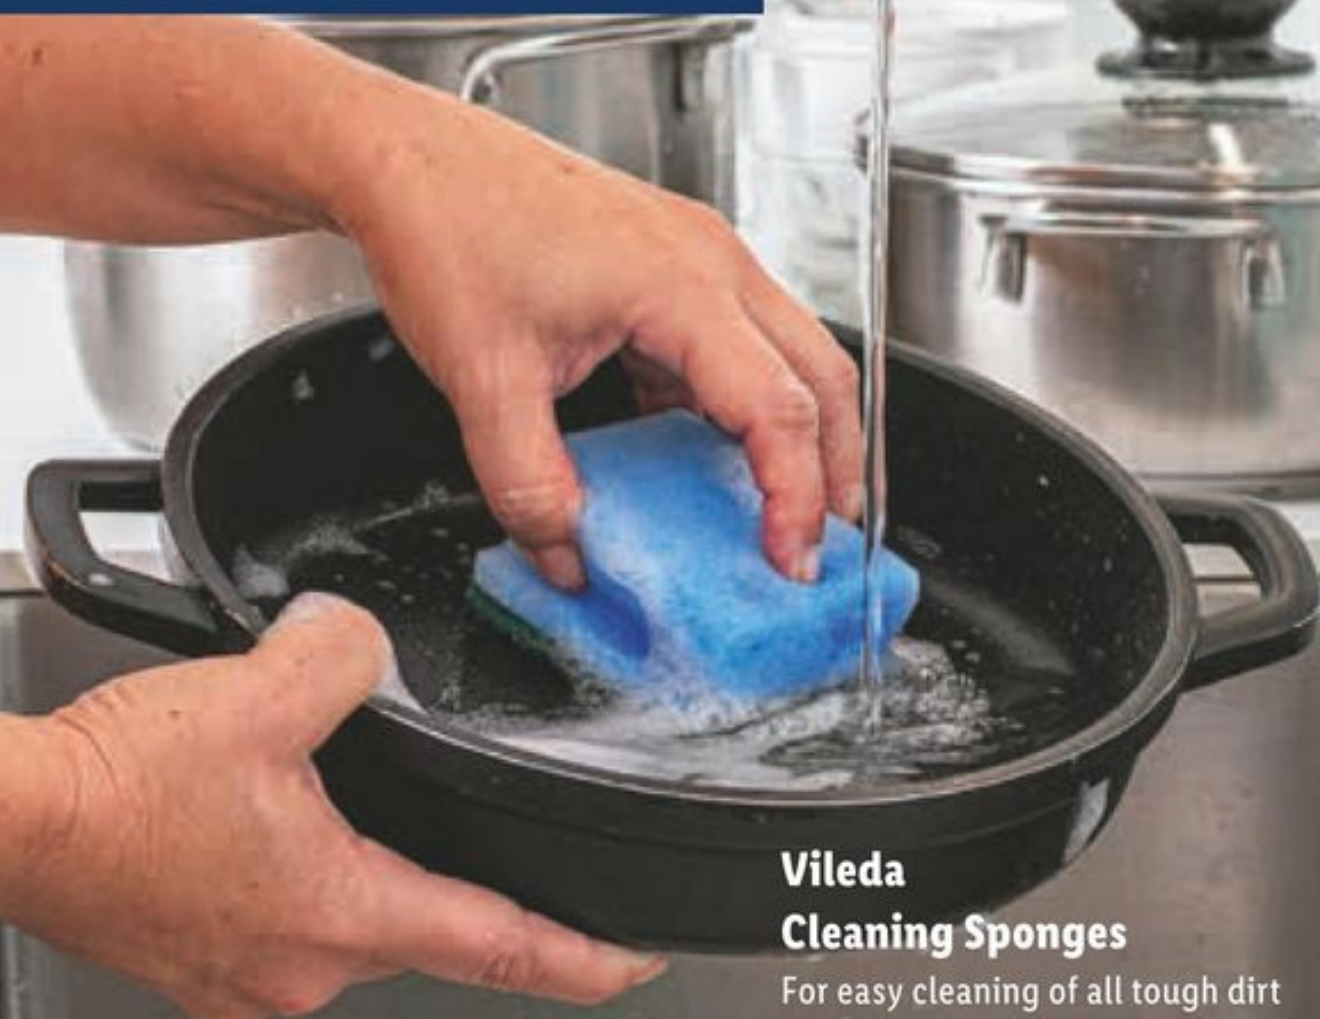

From Sun 31/08

Spot-on Vileda value

3 for
£2
multibuy

**Vileda
Cleaning Sponges**
For easy cleaning of all tough dirt

99p

**Vileda
Cleaning Sponges or Cloths**
Choose from a range of cleaning
sponges and cloths

12 PACK

£4.99

vileda

Vileda Mixer 3 Tower Aier

Space-saving drying for up
to 3 machine loads
Drying line length: 30m
6 independent drying racks
over 3 levels - each rack can
be folded down individually
Can be folded in half to
save space
Size: open: W71 x D71 x
H132cm; closed: W71 x D5 x
H127.5cm