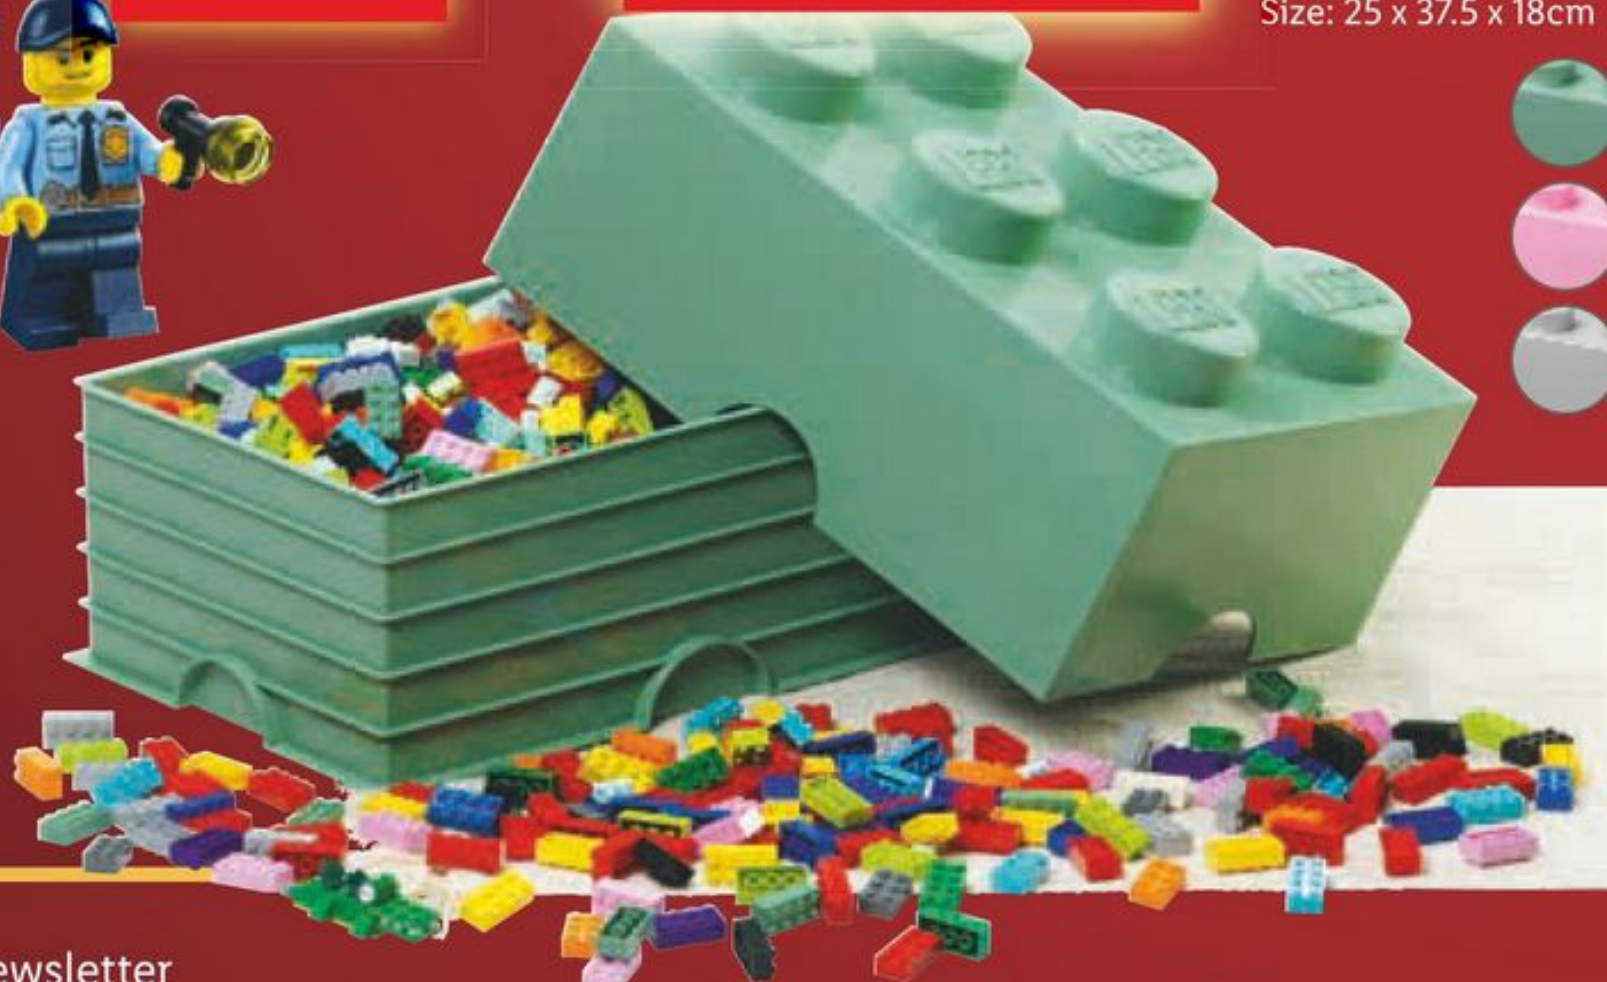

## Storage Brick

Compatible with all  
LEGO storage bricks of  
varying sizes, and can  
also be stacked

Size: 25 x 37.5 x 18cm

Sign up for the latest at [lidl.co.uk/newsletter](https://lidl.co.uk/newsletter)