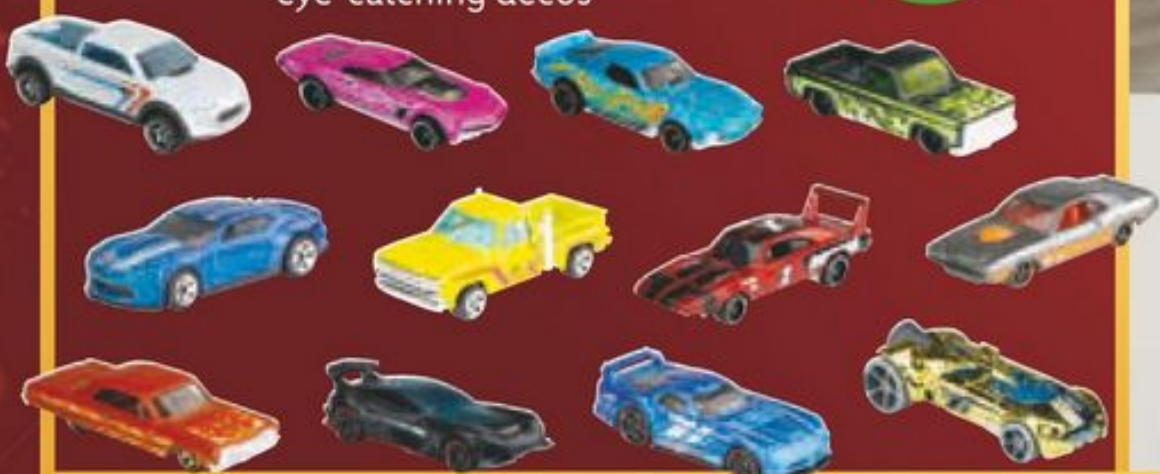

# The big brand toy event!

3+ years  
**£14.99**

DC  
**Batman Radio Controlled Armoured Racer**  
 Armoured racer with exoskeleton bumper  
 With LED lights and rubberised tyres

14+ years  
**£19.99**

JAMARA  
**Gyro Helicopter or Quadrocopter**  
 Amazing flying toys – the perfect present  
 Full directional control: forward/backward, left/right and up/down

6+ years  
**£16.99**

CARRERA  
**Super Mario Kart™ Mini Race Car**  
 Full driving and steering function  
 Speeds of up to 5km/h

6+ years  
**£34.99**

JAMARA  
**Remote Control Construction Vehicle**  
 2.4 GHz for multiplayer operation  
 Choose from: Digger or Dumper Truck

3+ years  
**Top Pick**  
**£6.99**

HOT WHEELS  
**Hot Wheels Assortment**  
 Hit the gas on any Hot Wheels collection  
 Features authentic details and eye-catching decos

5 piece set

HOT WHEELS  
**Track Assortment**  
 Choose from: Wreck & Ride  
 Gorilla Attack, Gator Loop Attack  
 or 3 in 1 Race Rally