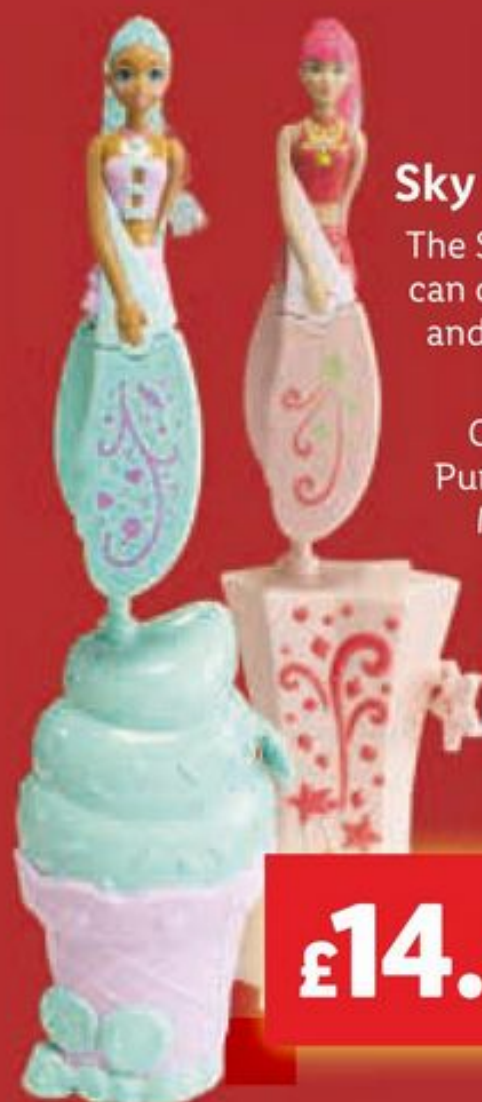

**£9.99**

**Sky Dancers**

The Sky Dancers can dance, glide and fly through the sky

Choose from Purple Licious, Miss Mint or Coral Cutie

5+  
years

**£14.99**

3+  
years

**Rescue Racer Lookout Tower**