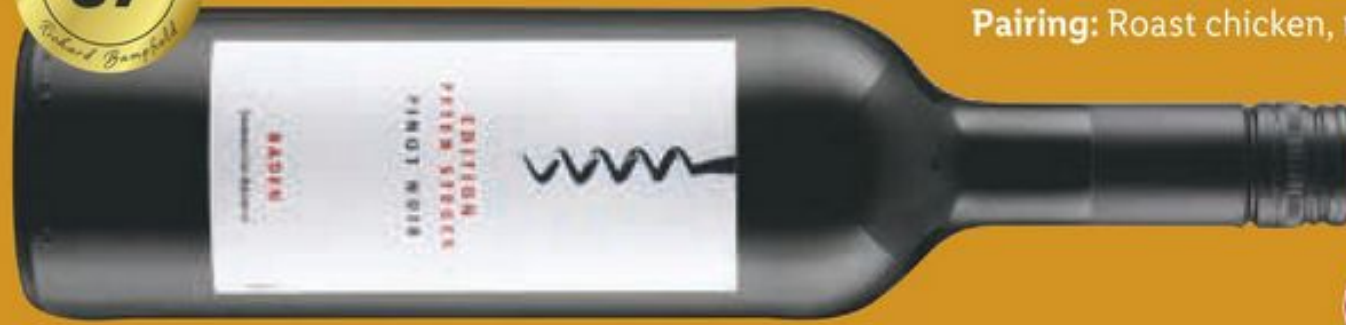

Taste: Fruity, oak, dry
Pairing: Mushroom
pasta, grilled salmon

Limited Offers

From Thursday
29 August

£7.99

£6.99

29/08/24 - 04/09/24

**Carménère Gran Reserva,
Colchagua Valley, 2021**

Taste: Bold, dark fruit, oak
Pairing: Grilled meats, fajitas