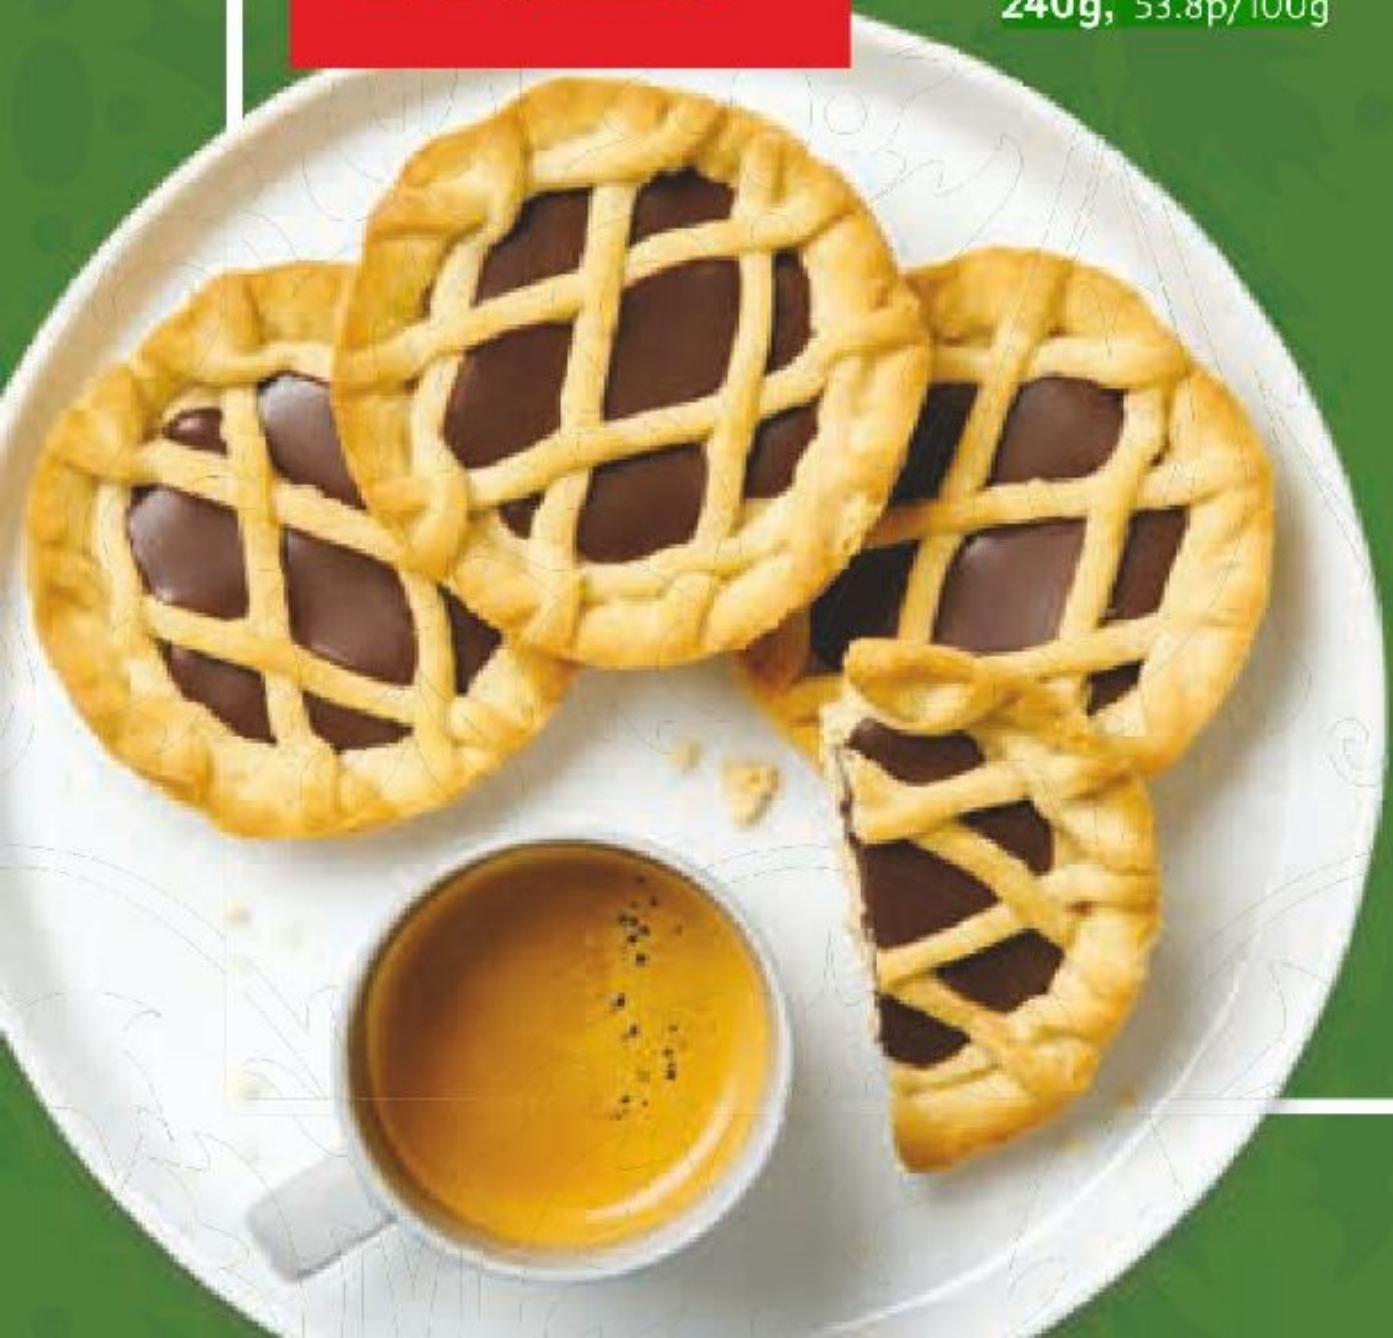

It's...
Flavour of the Week

Italy

£1.79

Shortcrust Biscuits with Milk & Honey
350g, 51.1p/100g

£1.79

Shortcrust Biscuits with Cocoa
400g, 44.8p/100g

£1.69

Sweet Puff Pastry Biscuits
225g, 75.1p/100g

£1.99

Filled Cookies
150g, £1.33/100g
Choose from Chocolate or Lemon

Top Pick

£1.29

Shortcrust Pastry Tartlets with Chocolate & Hazelnut Filling
240g, 53.8p/100g

£1.99

Shortcrust Biscuits
140g, £1.42/100g
Choose from Cherry, Hazelnut or Cocoa filling

£3.49

Amaretti Soft Almond Cakes
400g, 87.3p/100g