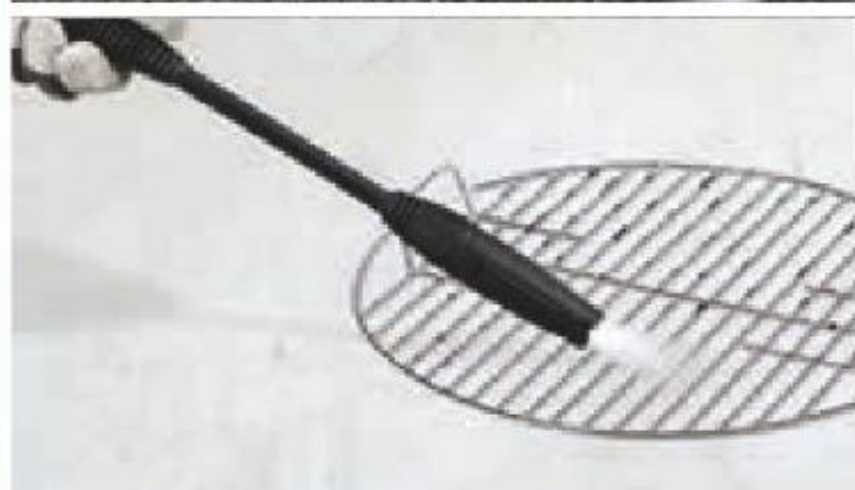

Your car care covered

PARKSIDE®

FEATURES

Adjustable standard Vario nozzle

Power-saving automatic start-stop system

Ergonomic pistol grip with child safety protection

Power consumption: 1300W

Pressure: max. 11 MPa (110 bar)

Delivery rate: 6L/min

Working pressure/rated pressure: 7.4MPa (74 bar)

Cable length: 5m

PARKSIDE®

Pressure Washer

Ideal for the efficient cleaning of vehicles, facades and exterior surfaces such as patios, paths or driveways