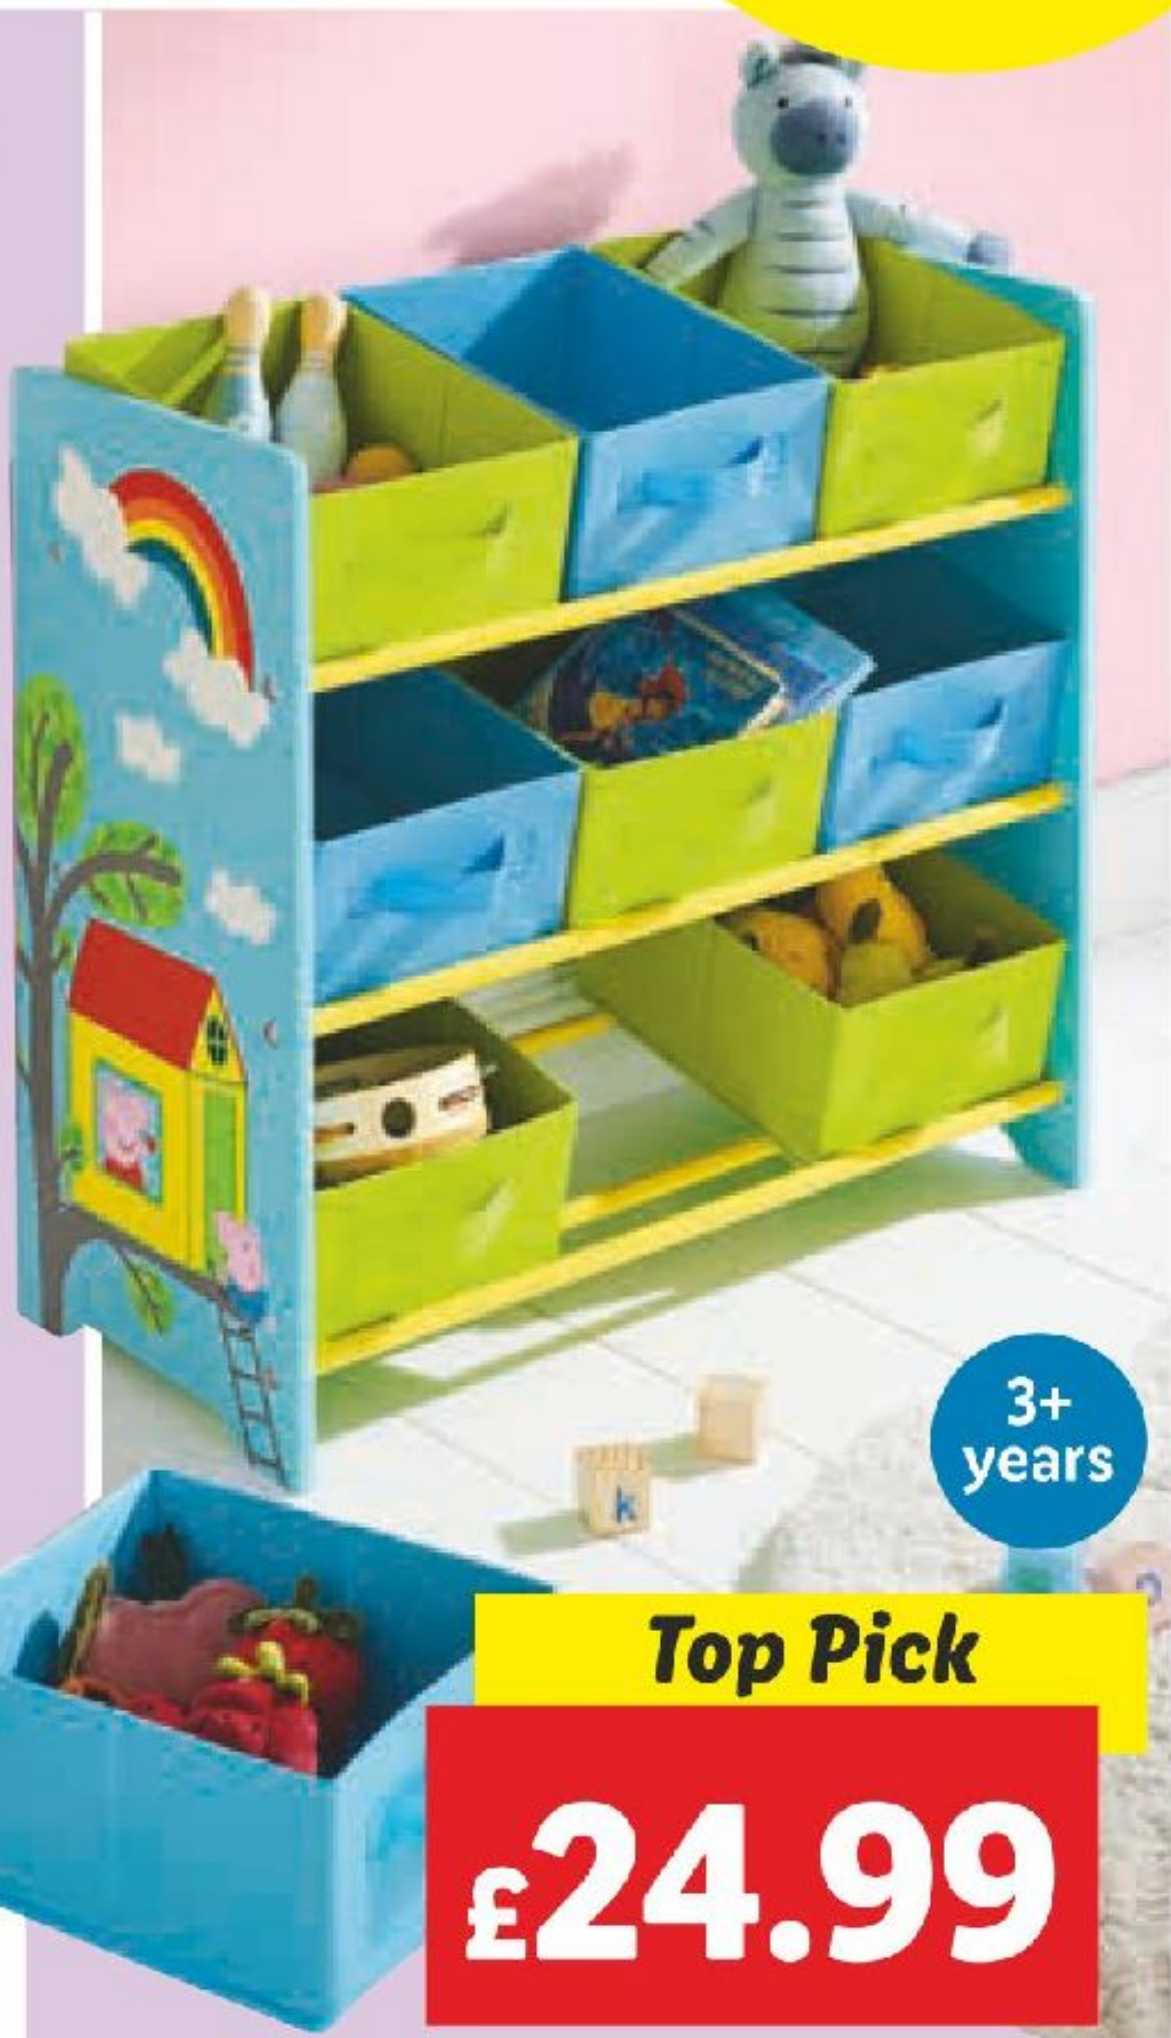

2 for £5
or £2.99 each

3+ years

Peppa Pig Playset

- Choose from:
- Peppa's Family
- Peppa's Family Holiday
- Peppa's Family Bedtime
- Peppa Mini Golf
- Peppa Garden
- Peppa Playground

£7.99

3+ years

Top Pick

£24.99

Kids' Storage Shelving

Lightweight and sturdy construction
9 removable fabric boxes with reinforced bases
Max. load per box: 2kg
Size: W65 x H62 x D30cm

£2.99

UNDERCOVER Super Sticker Set

Over 500 stickers featuring favourite characters
Choose from Jurassic World, Frozen, Paw Patrol or Peppa Pig