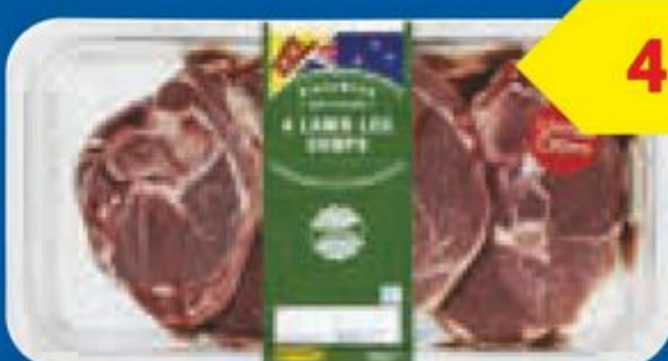

4 pack

4 Lamb Leg Chops
640g, £13.27/kg

£8.49