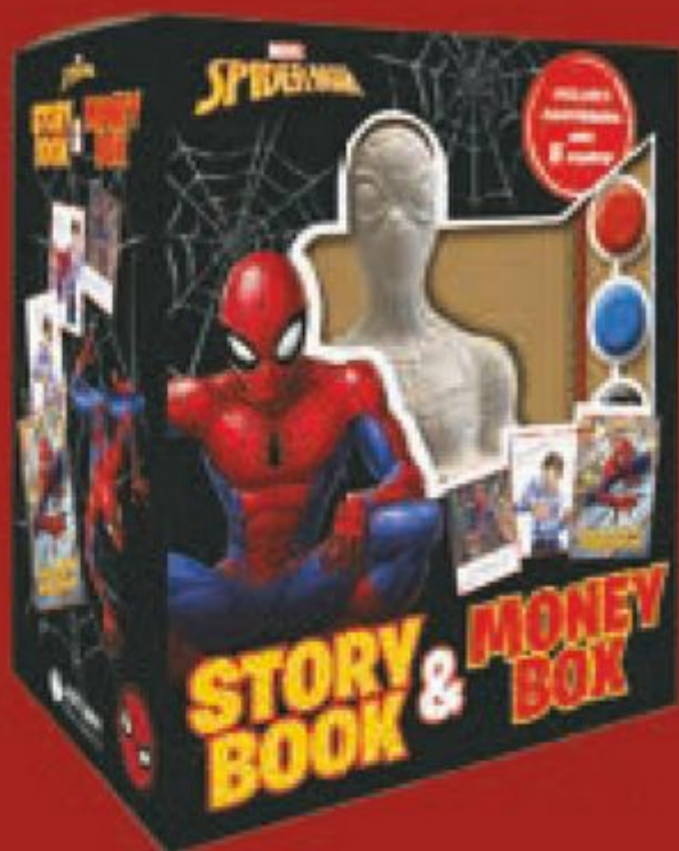

£8.99

3 years +

Bluey or Bingo Soft Toy

Height: 20cm

£5.99

3 years +

Bluey Playset

Choose from:
Farmer's Market Playset
Ice Cream Shop Playset

£9.99

3 years +

TOP PICK

£7.99

Bluey Playset

Family Backyard BBQ
Bluey and Bingo's Scooter Fun
Bluey's Unipony Ride
The Show

Story Book & Money Box

Paint your own design to create a unique money box
Choose from: Stitch, Disney Princess, Tinkerbell, Spider-Man

£4.99

No splashing out!

Kids' Rain Jacket

Wind- and waterproof with taped main seams
Lined with warm fleece – perfect for rainy days
Sizes 2 - 8 years

JACKET 1

£9.99

Kids' Waterproof Trousers

Wind- and waterproof with taped main seams
Adjustable straps with practical clip fastening
Sizes 2 - 8 years