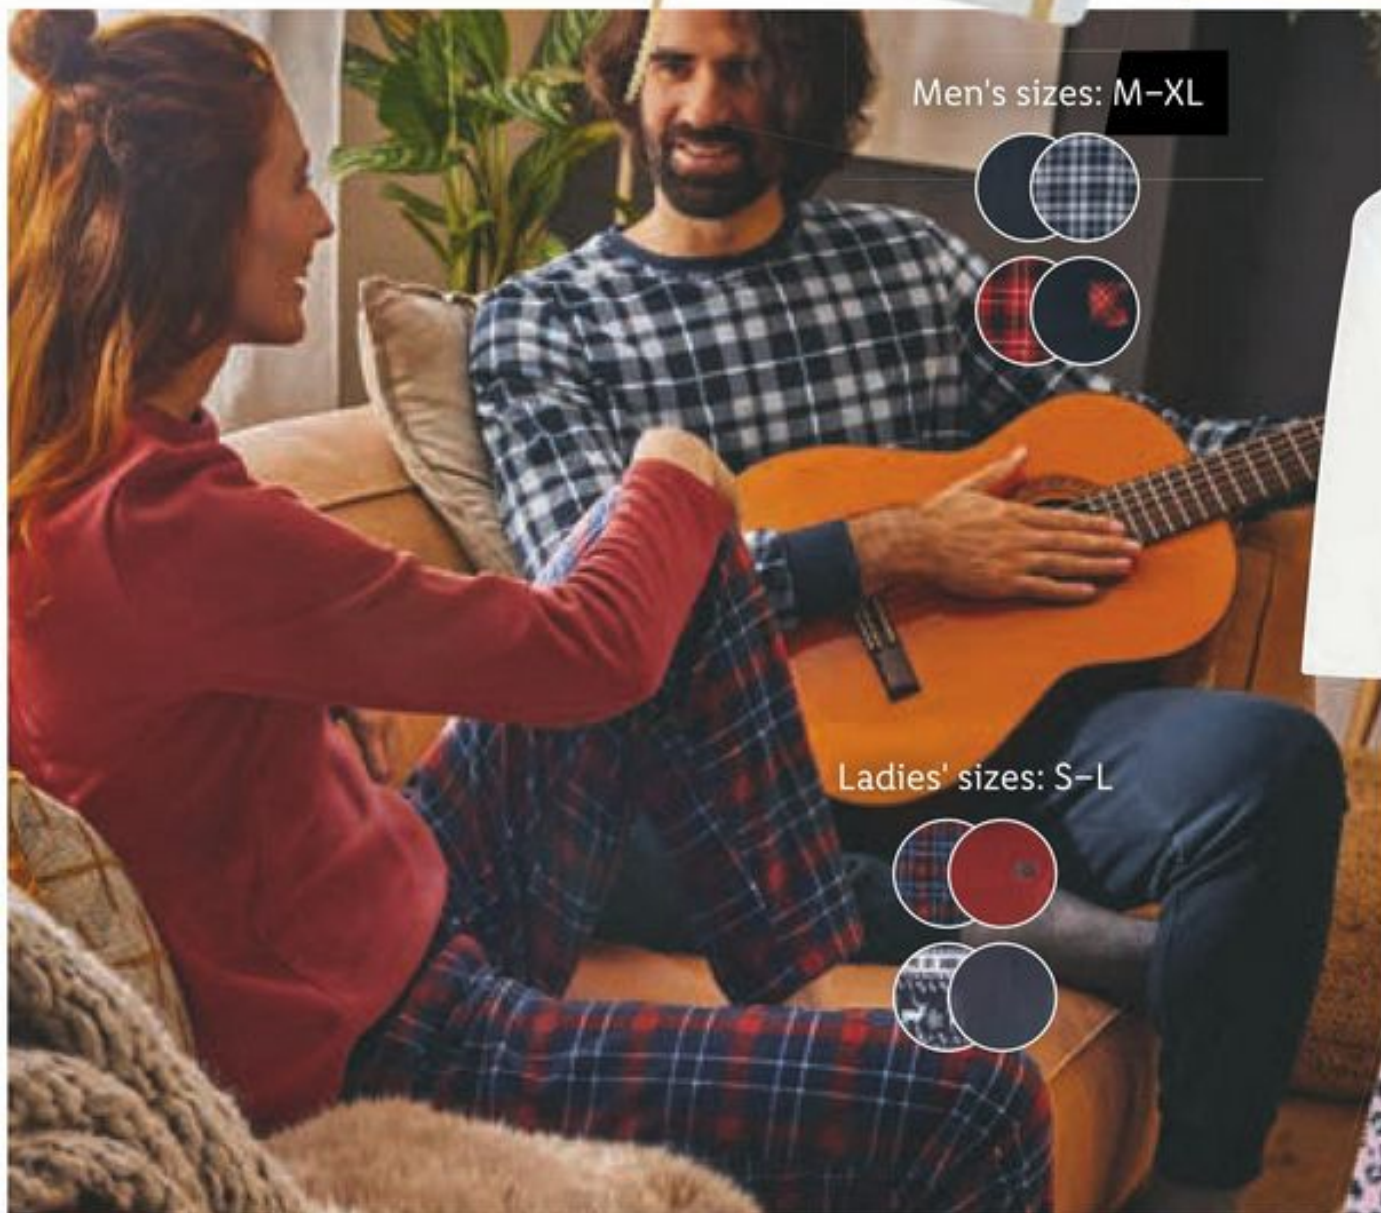

Top Pick

£19.99

LOVE IS BLIND

On Sale Thu 31 Oct

Notebook

With pen holder and retractable ballpoint pen with topper
Ruled A5 pages
Size: L21 x W14.8cm

£3.99

Men's sizes: M-XL