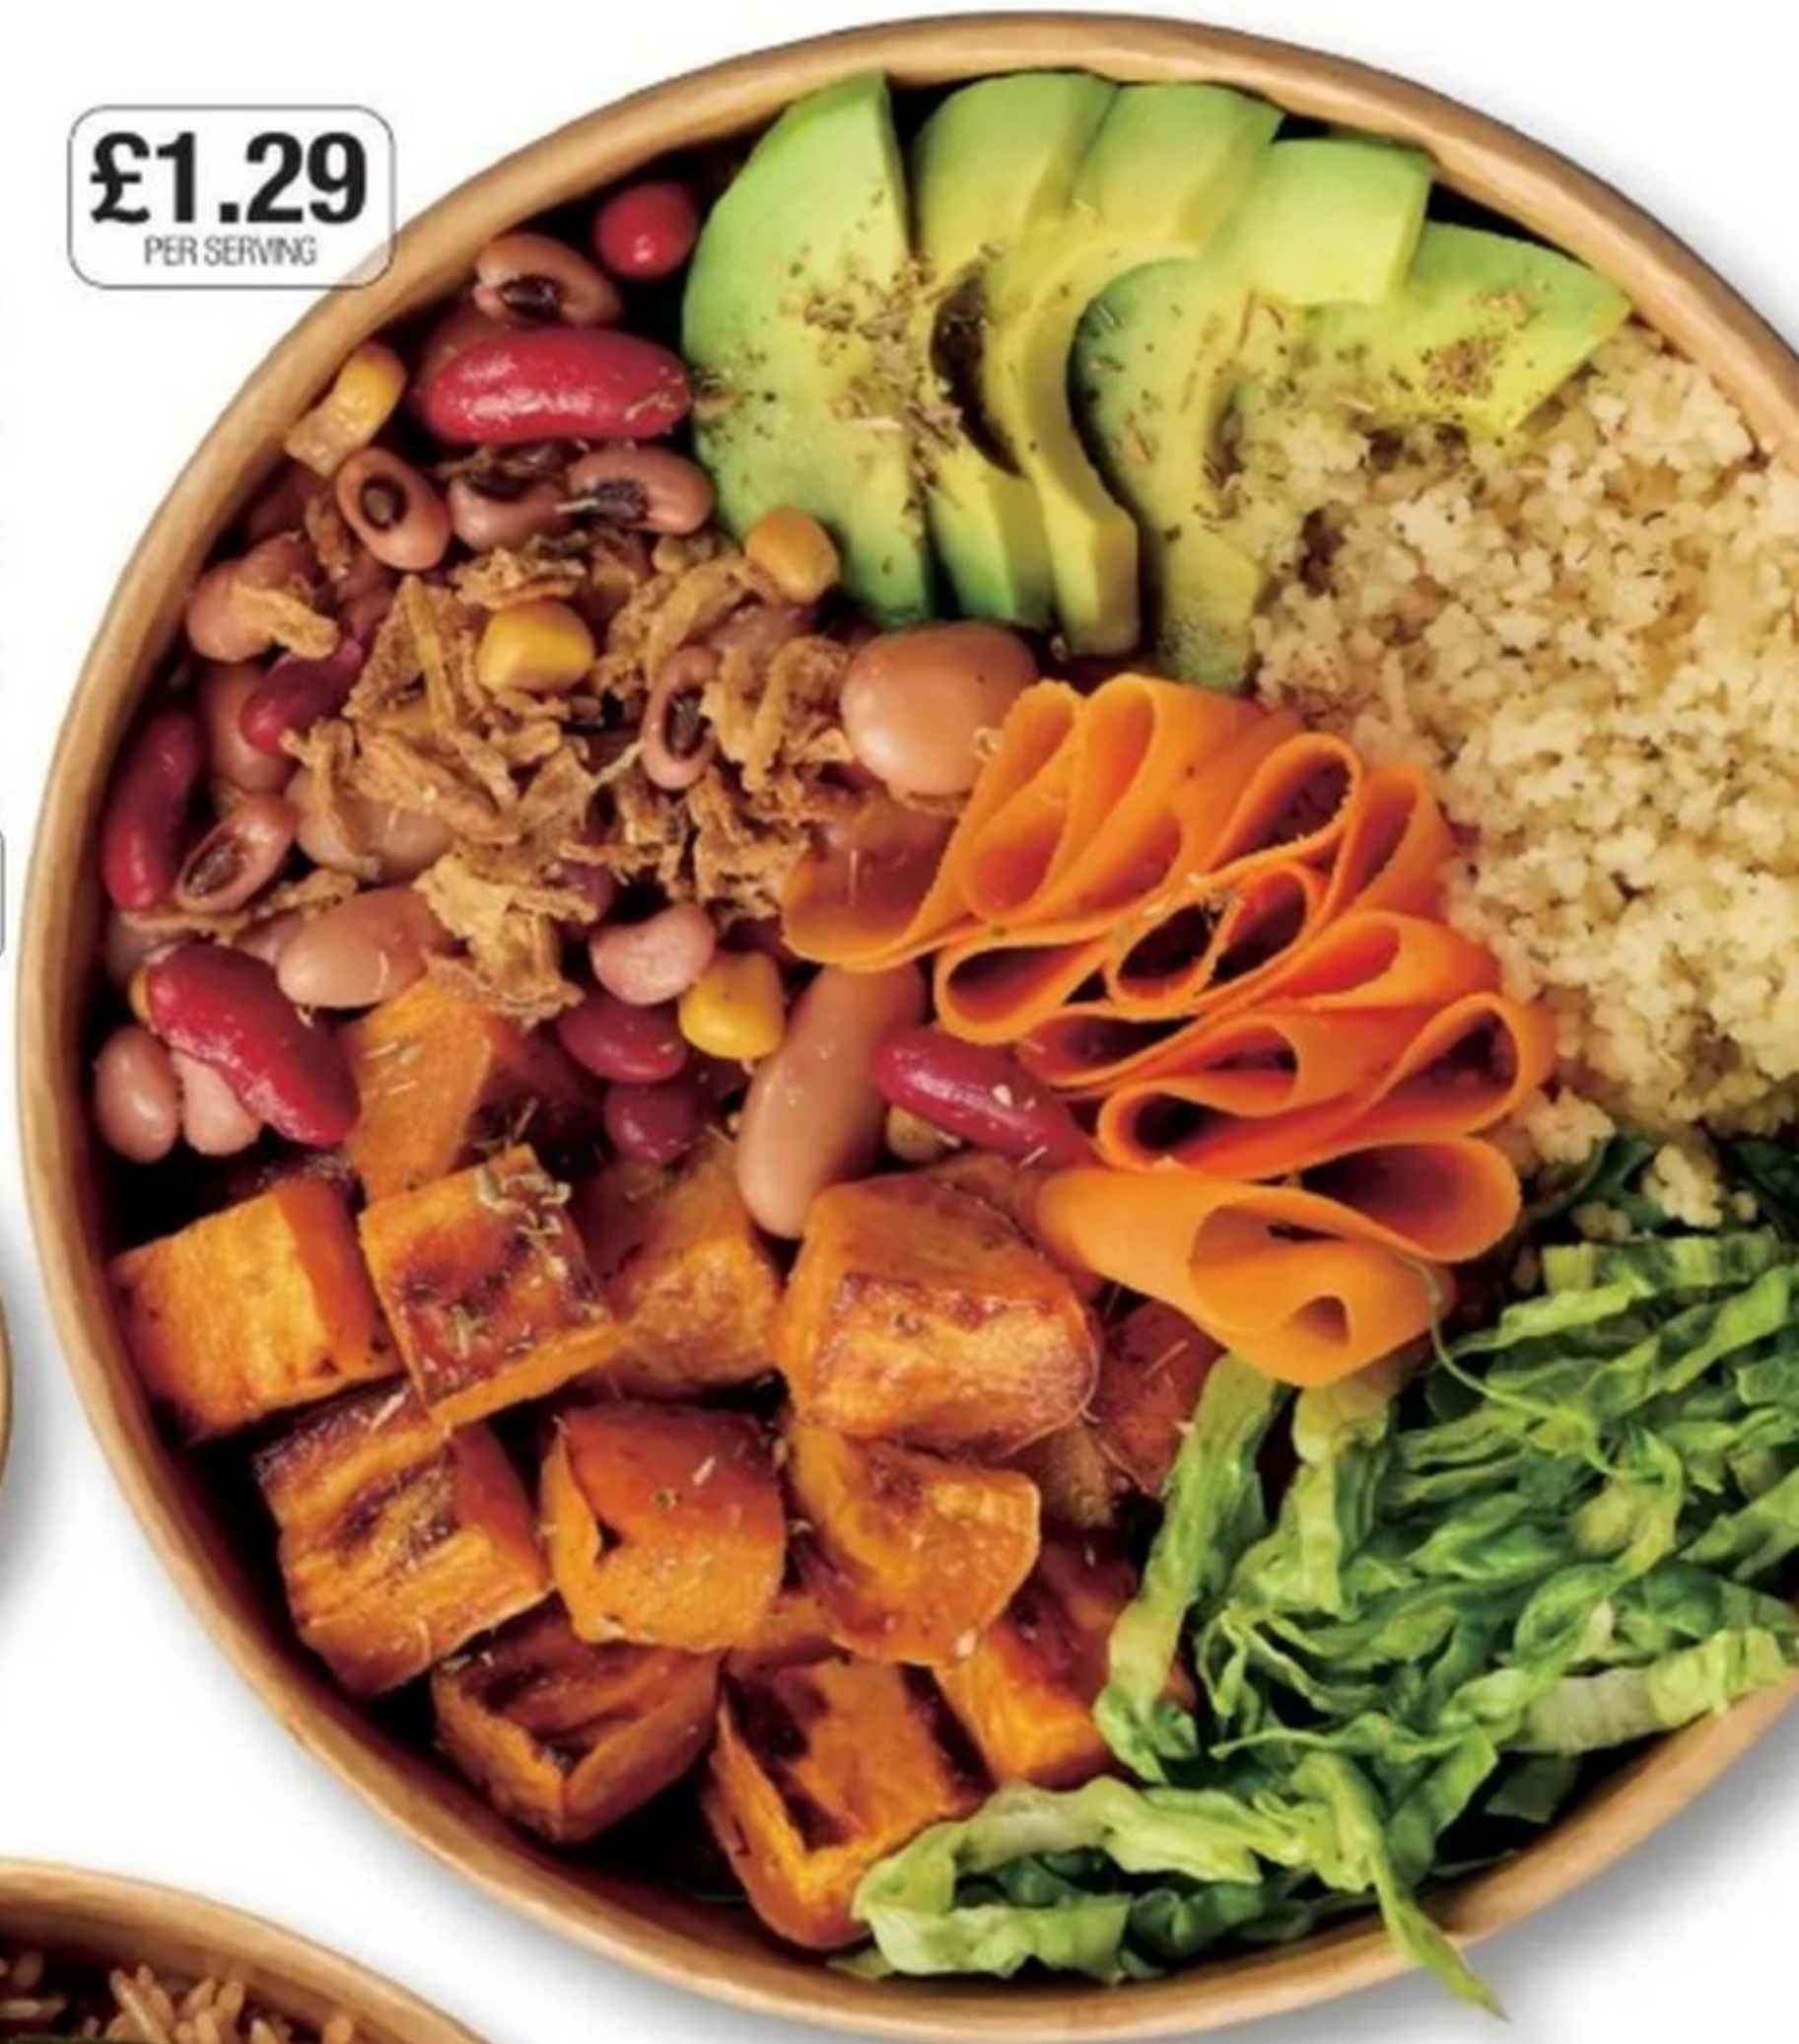

Vegan

Amaara Basmati Rice

M299333 20g

NEW

Portion: 20g

Farm Fresh Sweet Potatoes

M131295 2kg

Portion: 1/2 potato

Chef's Larder Oregano

M129584 150g

Portion: pinch

Jack's Little Gem Lettuce

M273449 2s

Portion: 1/2 lettuce

Gomo Five Bean Salad with Sweetcorn

M238468 800g

Portion: 1/8 tin

SELL PRICE

£6.99

% PROFIT

78%

CASH PROFIT

£4.54

£1.29

PER SERVING

£1.16

PER SERVING

Fajita Rice

Tilda Easy Cook Long Grain Rice

M320259 5kg

Portion: 75g

Mixed Peppers

M107803 6s

Portion: 1/4 green pepper

Major Fajita Mari Base

M294726 1.25ltr

Portion: 1 tbsp

Chef's Larder Red Kidney Beans in Water

M431106 800g

Portion: 2 tbsp

Farm Fresh Coriander

M138078 100g

Portion: small bunch

SELL PRICE

£6.99

% PROFIT

80%

CASH PROFIT

£4.67